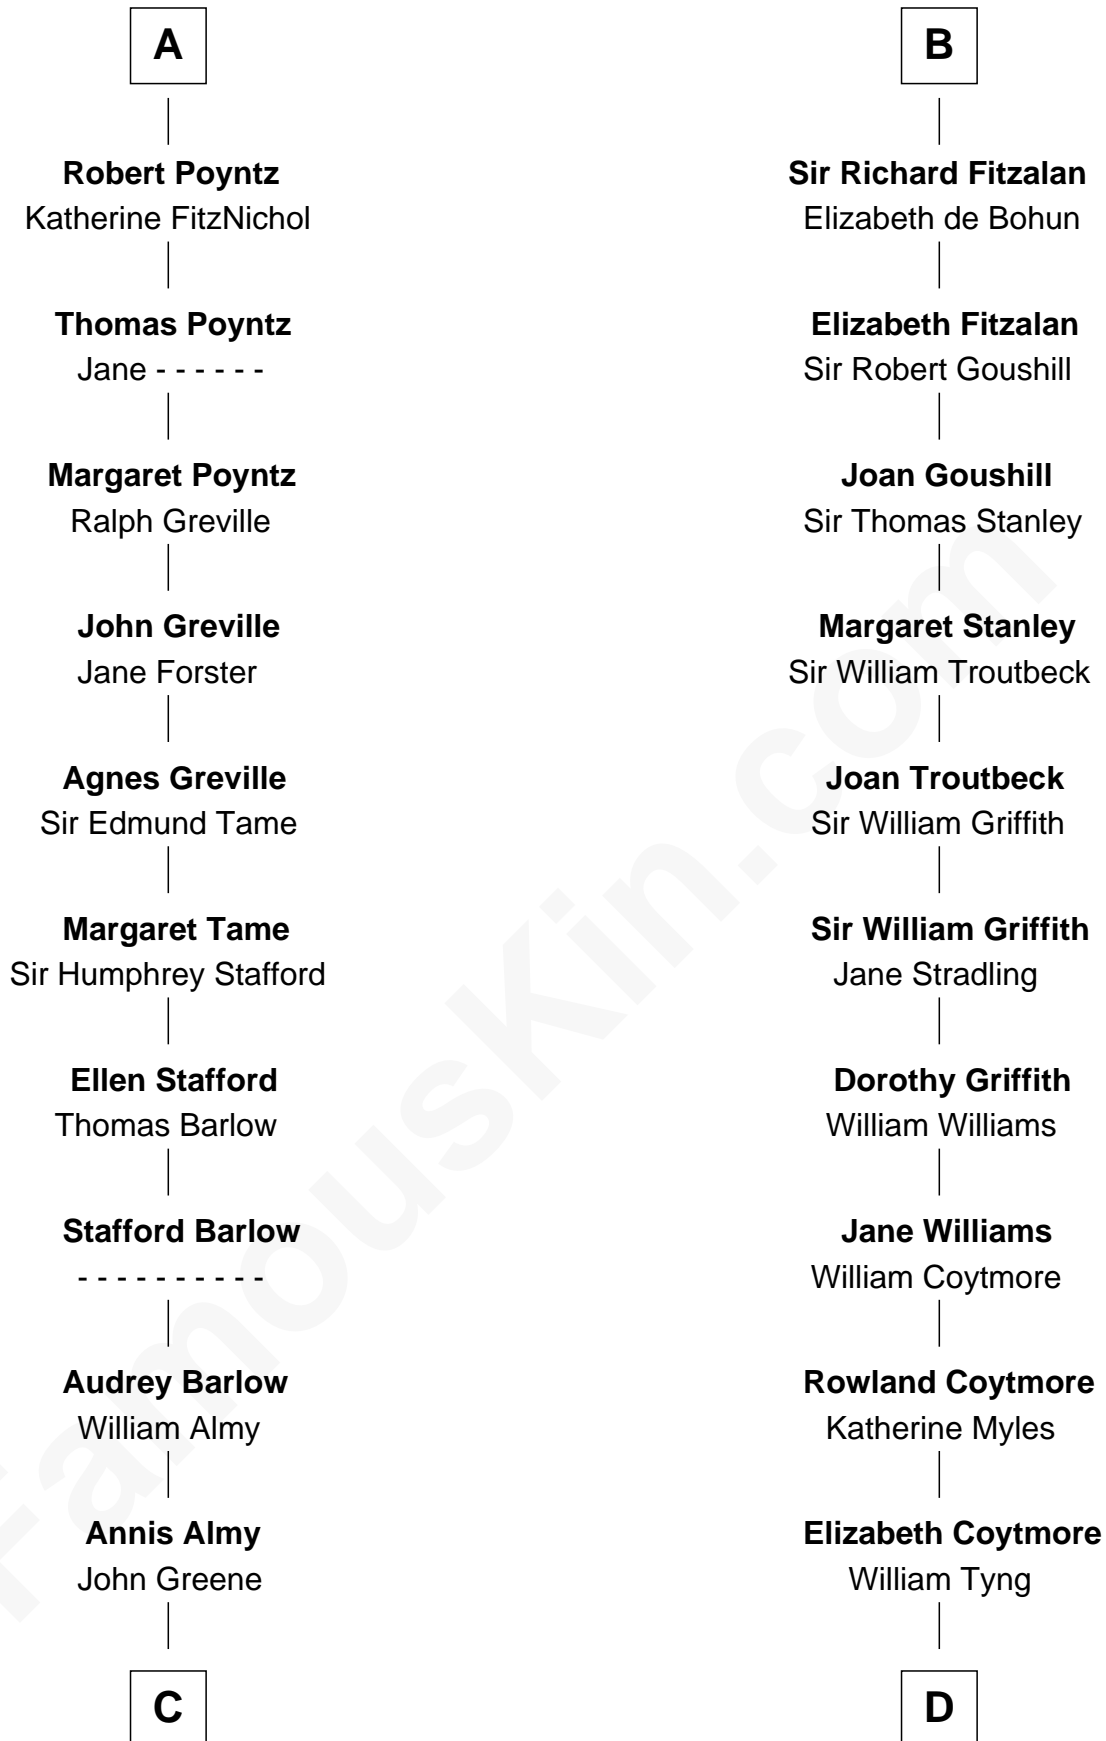

FamousKin.com

Relationship Chart of

Samuel Ward King

15th Governor of Rhode Island

21st cousin of

Abigail (Smith) Adams

First Lady of President John Adams

C

Samuel Greene

Mary Gorton

Samuel Greene
Sarah Coggeshall

Mercy Green
John Walton

Welthian Walton
William Borden King

Samuel Ward King
15th Governor of Rhode Island

D

Anna Tyng
Rev. Thomas Shepard