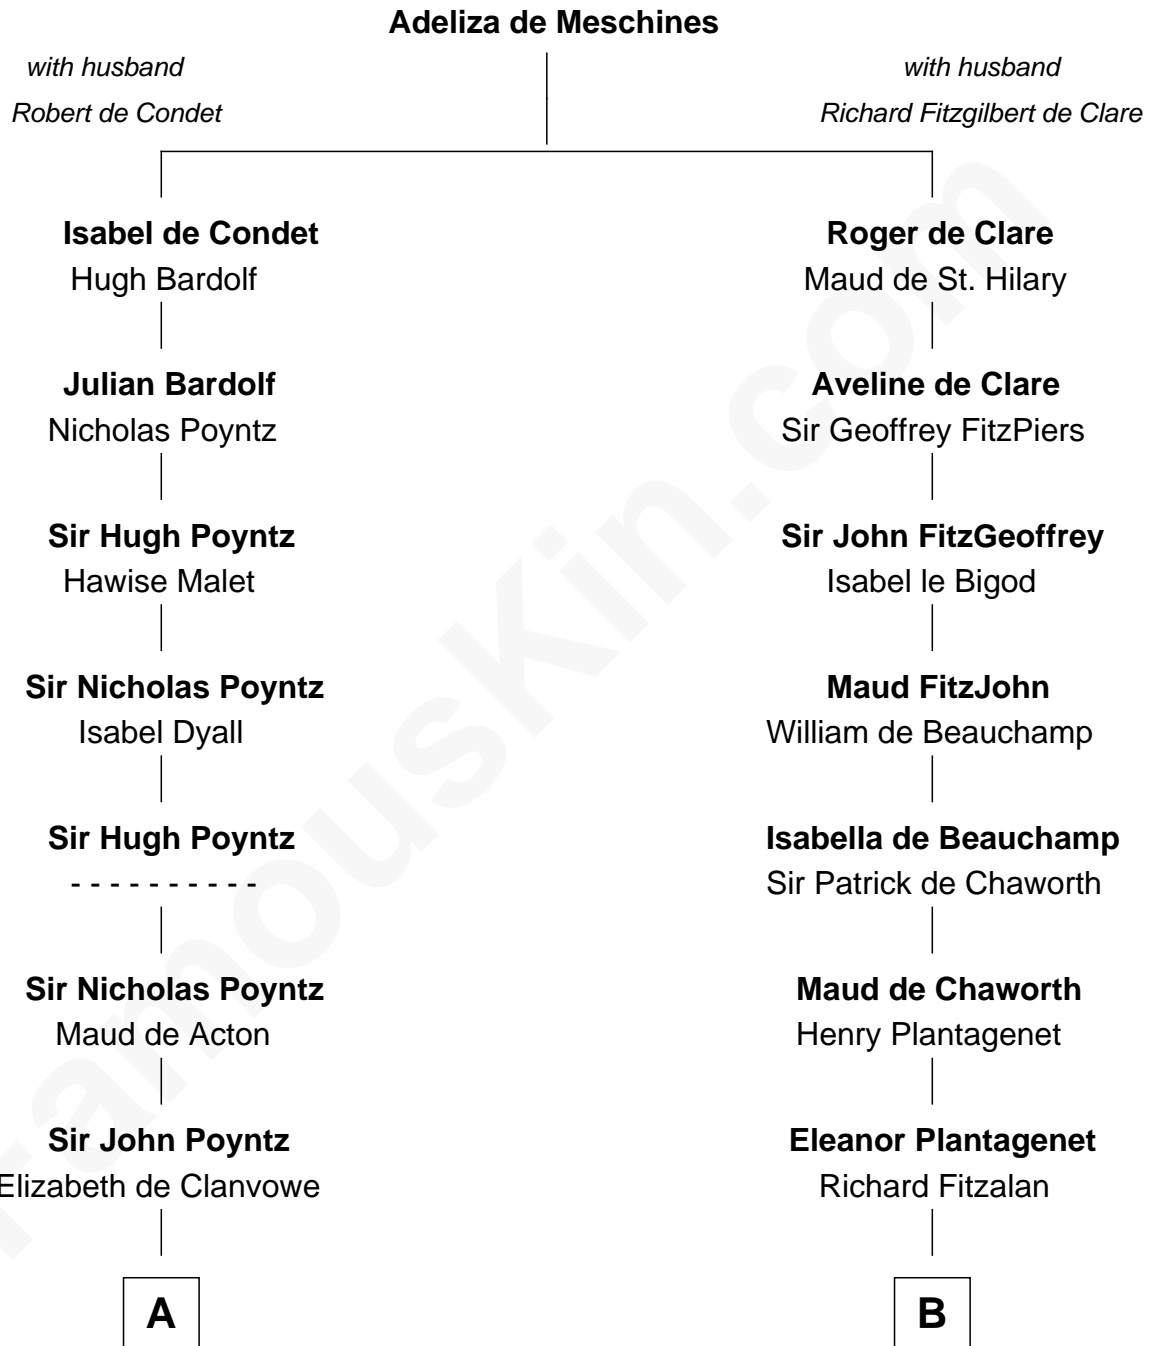

FamousKin.com

Relationship Chart of

Samuel Ward King

15th Governor of Rhode Island

21st cousin of

Abigail (Smith) Adams

First Lady of President John Adams

C

Samuel Greene

Mary Gorton

Samuel Greene
Sarah Coggeshall

Mercy Green
John Walton

Welthian Walton
William Borden King

Samuel Ward King
15th Governor of Rhode Island

D

Anna Tyng
Rev. Thomas Shepard