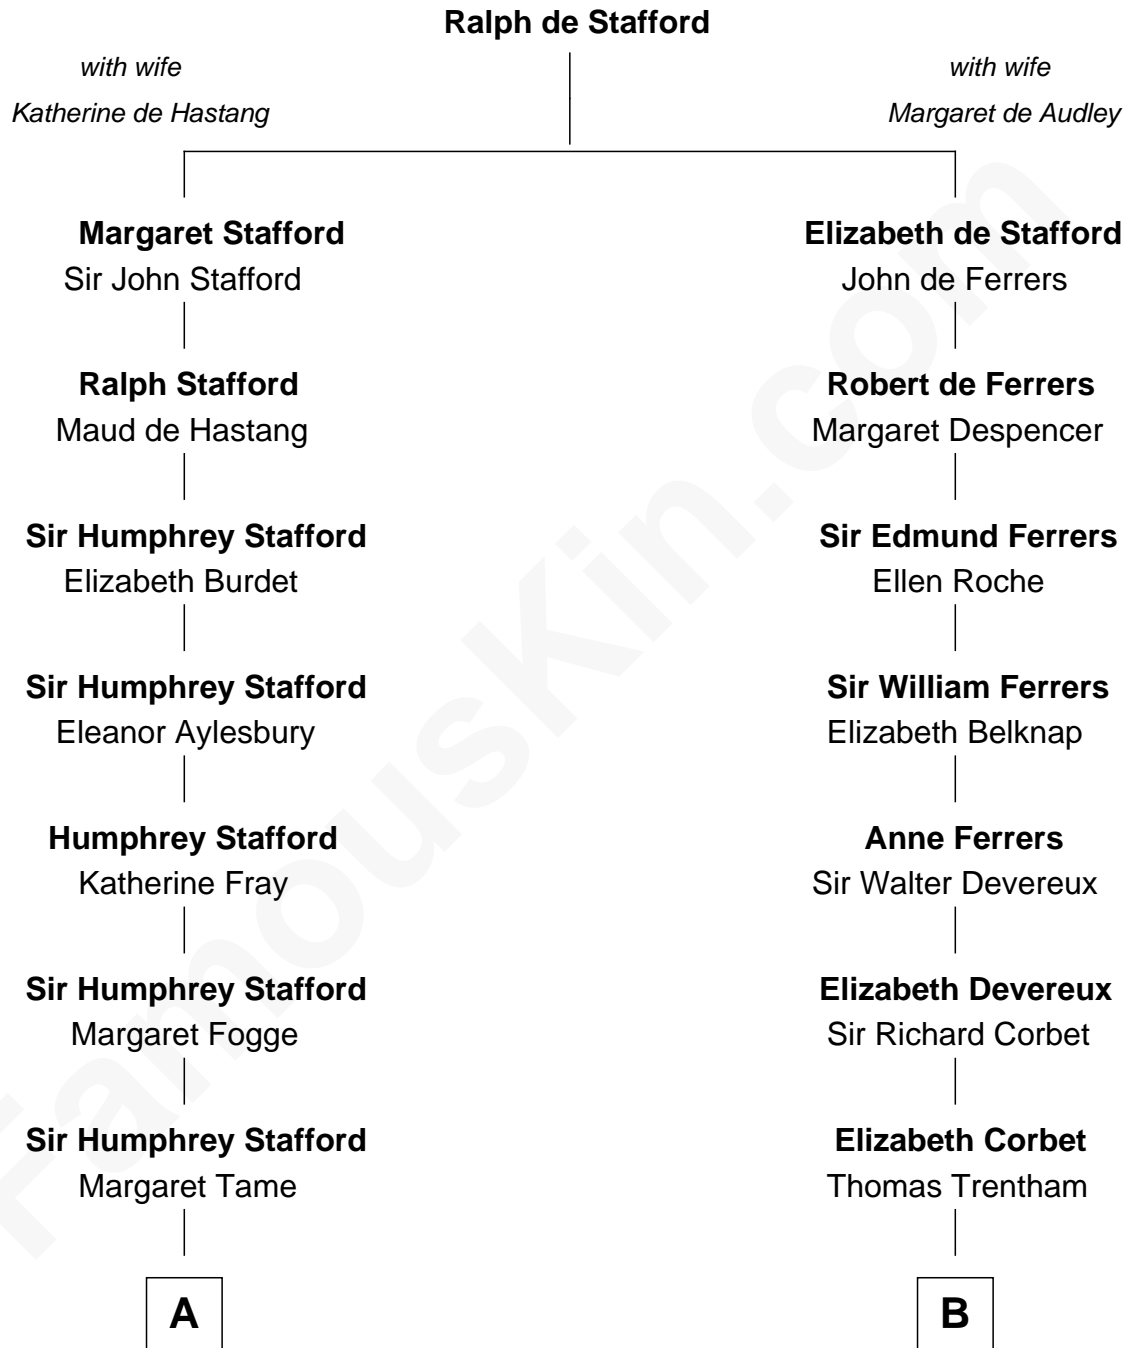

## Relationship Chart of

### Samuel Ward King

15th Governor of Rhode Island

15th cousin 4 times removed of

**Orson Welles**

Radio, Stage, and Movie Actor

**C**

Richard Jones Welles

Mary Blanche Head