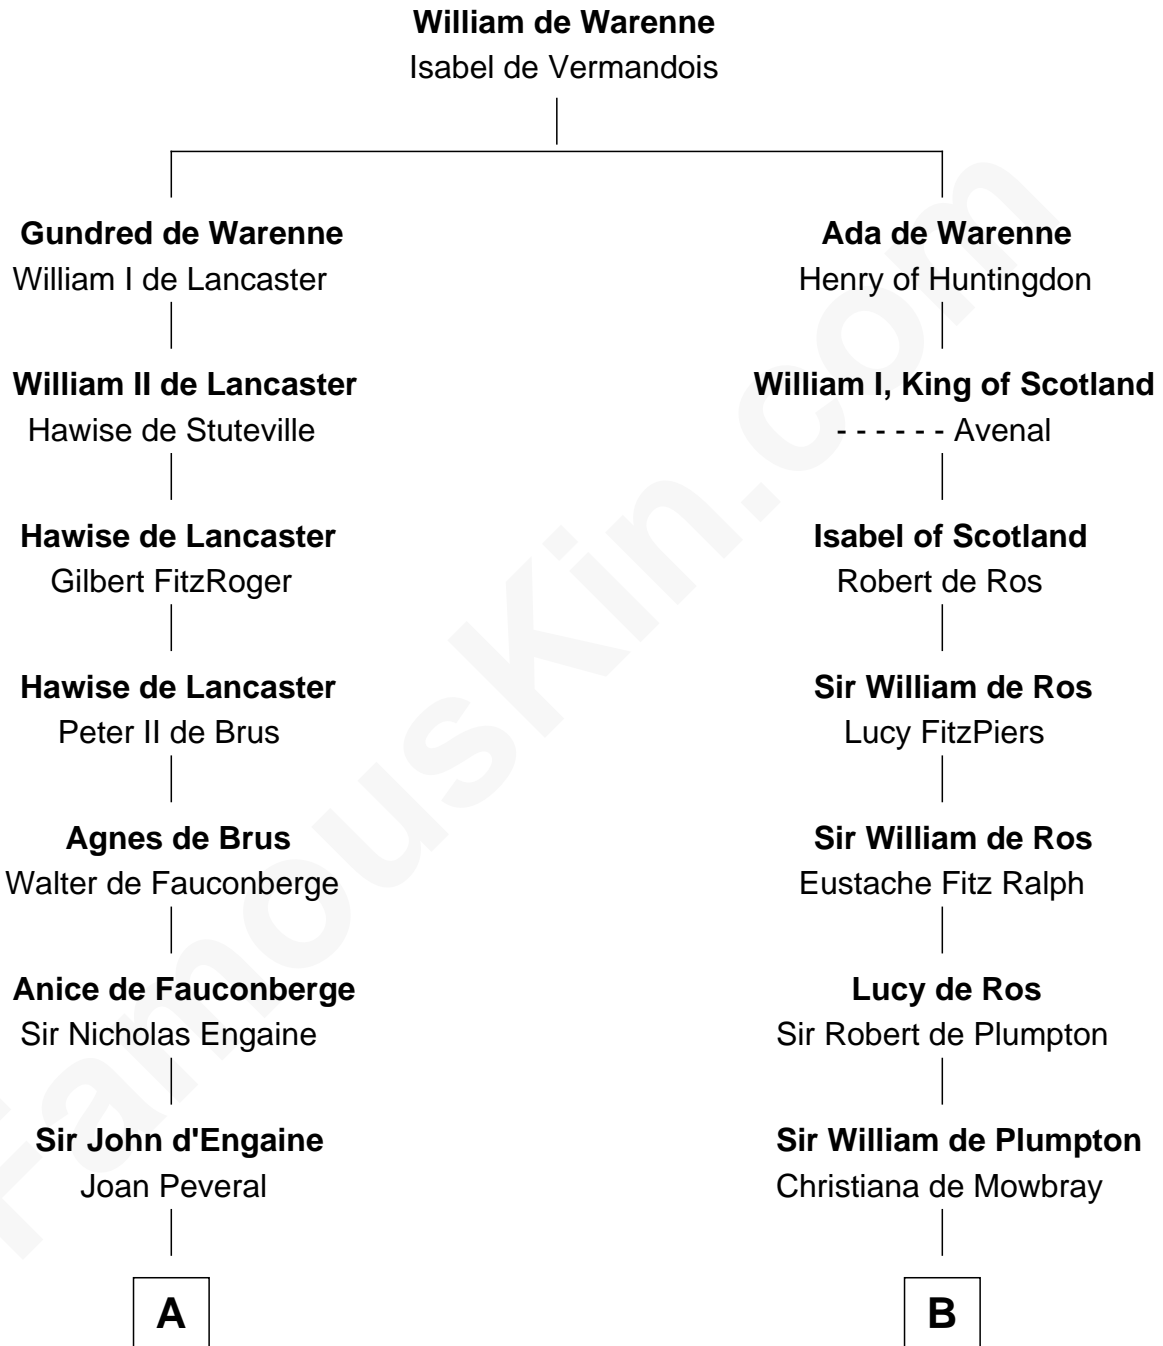

FamousKin.com

Relationship Chart of

Samuel Ward King

15th Governor of Rhode Island

20th cousin 1 time removed of

John Hancock

Signer of the Declaration of Independence

C

Samuel Greene

Mary Gorton

Samuel Greene
Sarah Coggeshall

Mercy Green
John Walton

Welthian Walton
William Borden King

Samuel Ward King
15th Governor of Rhode Island

D

Mary Bulkeley
Rev. Thomas Clarke