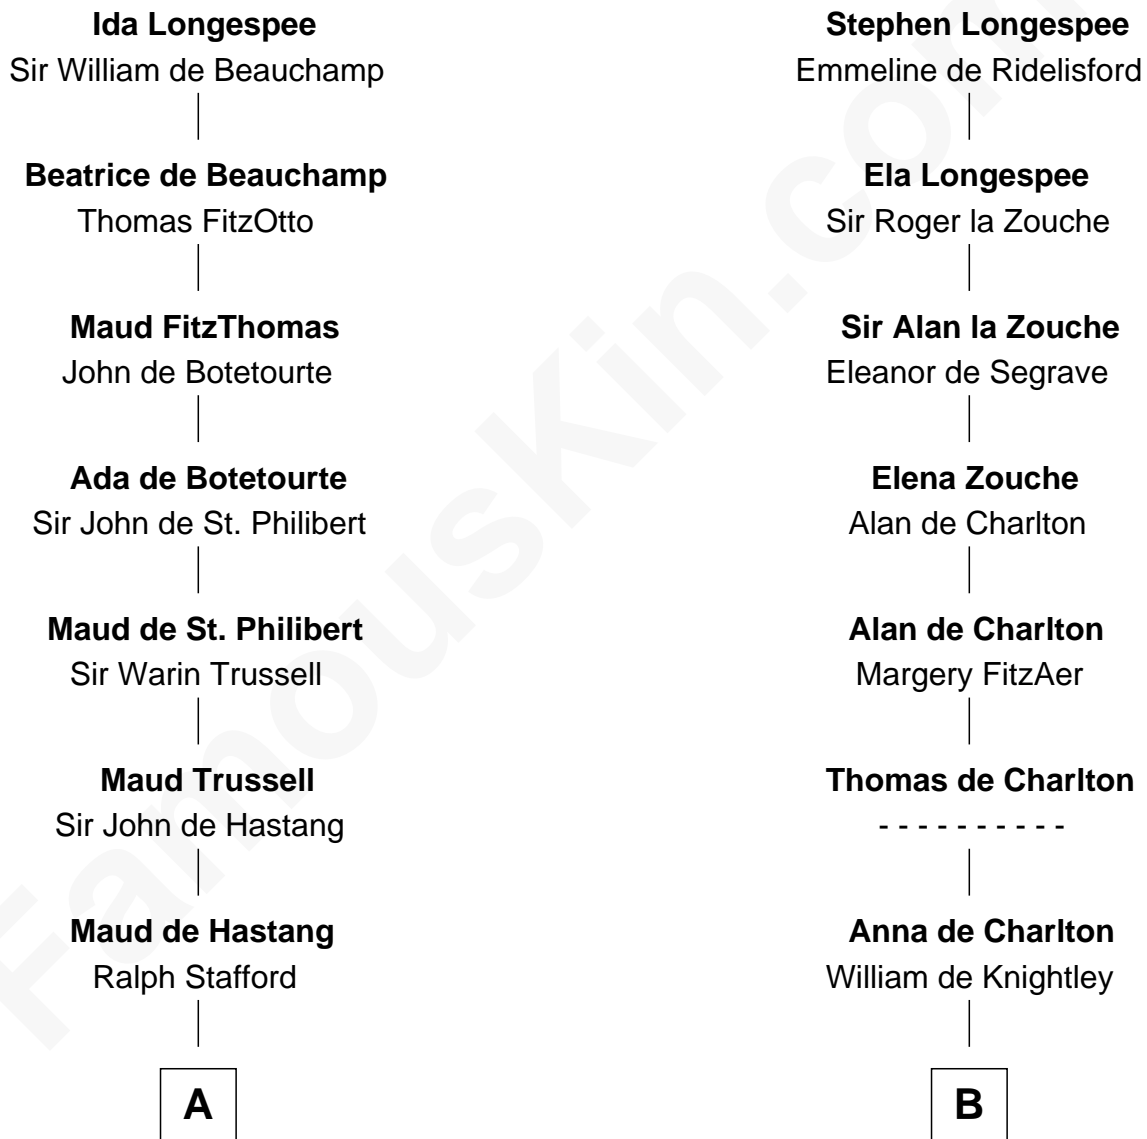

FamousKin.com

Relationship Chart of

Samuel Ward King

15th Governor of Rhode Island

18th cousin 2 times removed of

John Hancock

Signer of the Declaration of Independence

Sir William Longespee

Ela of Salisbury

C

Samuel Greene
Sarah Coggeshall

Mercy Green
John Walton

Welthian Walton
William Borden King

Samuel Ward King
15th Governor of Rhode Island

D

Rev. John Hancock
Mary Hawke