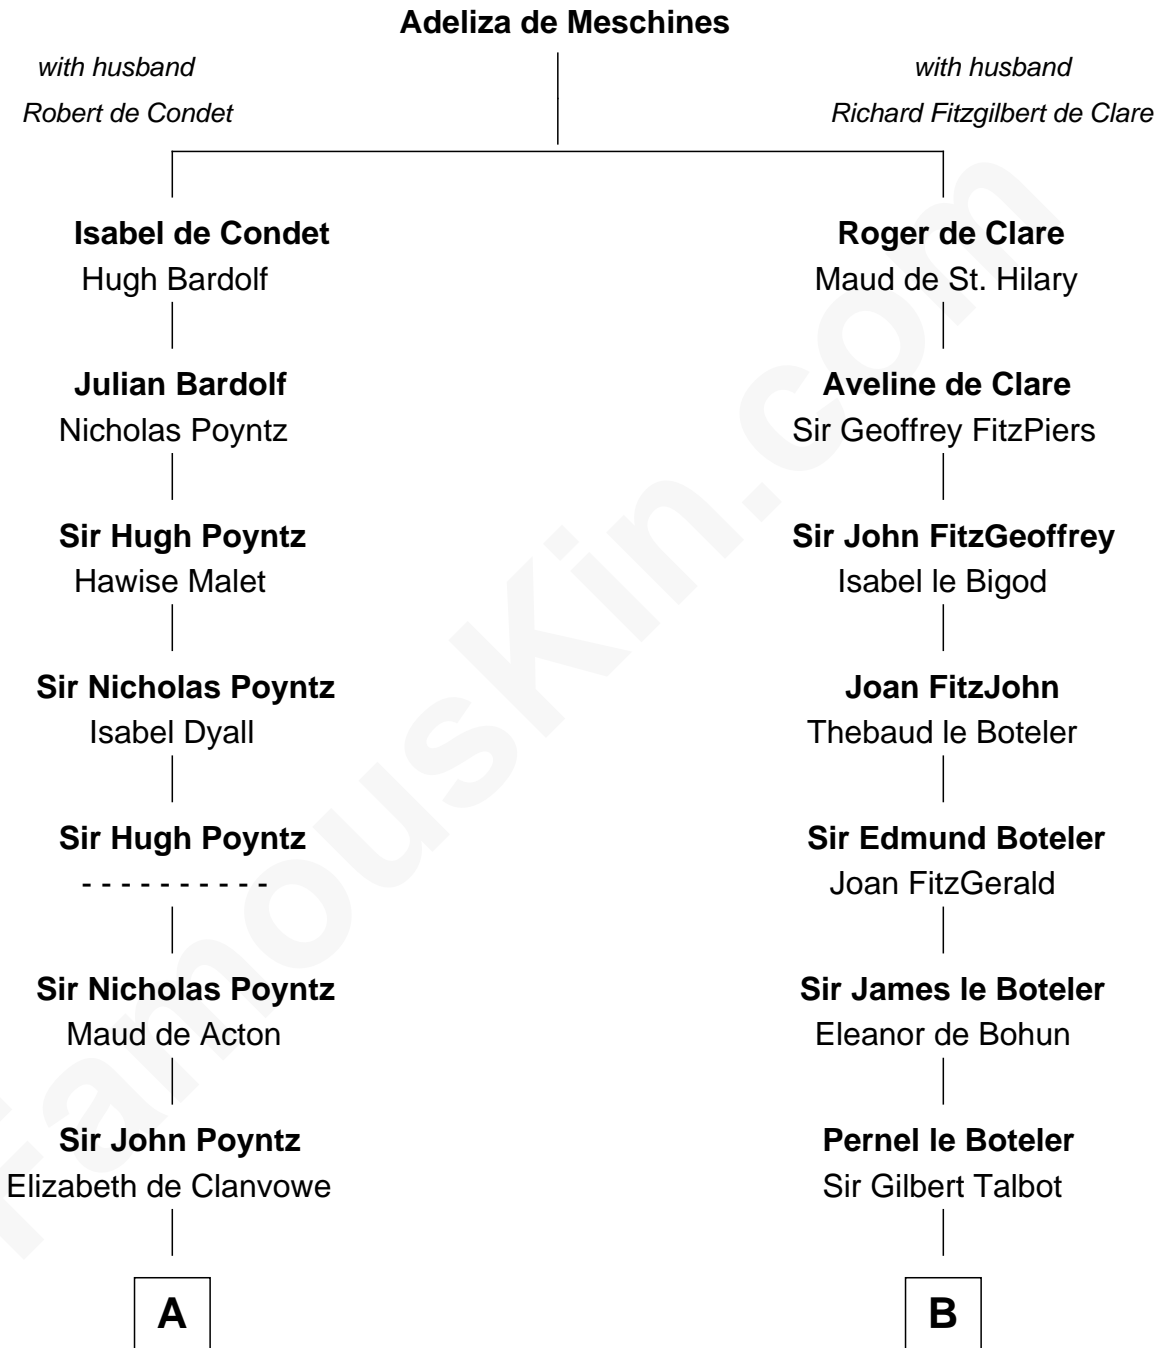

## Relationship Chart of

### Samuel Ward King

15th Governor of Rhode Island

12th cousin 9 times removed of

**Catherine Parr**

6th Wife of King Henry VIII

**C**

—  
**Samuel Greene**

Mary Gorton

—  
**Samuel Greene**  
Sarah Coggeshall

—  
**Mercy Green**  
John Walton

—  
**Welthian Walton**  
William Borden King

—  
**Samuel Ward King**  
*15th Governor of Rhode Island*

FamousKin.com