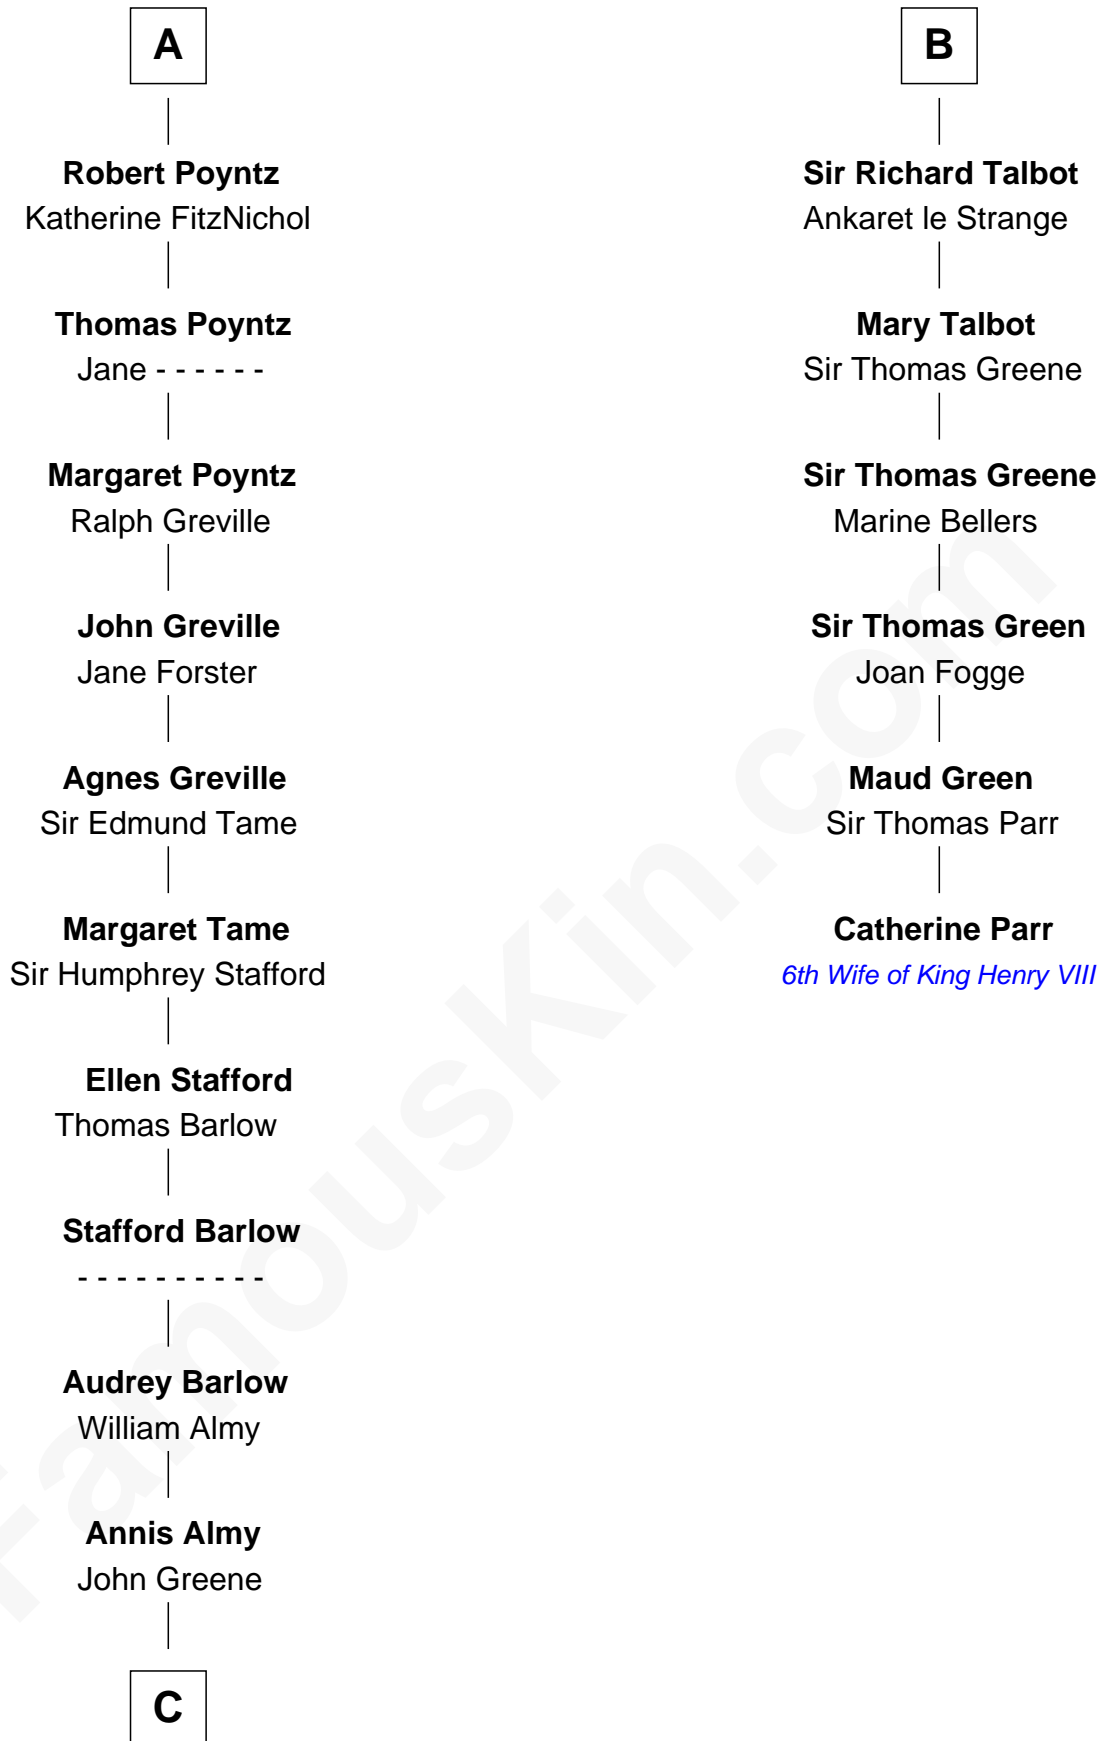

## Relationship Chart of

### Samuel Ward King

15th Governor of Rhode Island

12th cousin 9 times removed of

**Catherine Parr**

6th Wife of King Henry VIII

**C**

—  
**Samuel Greene**

Mary Gorton

—  
**Samuel Greene**  
Sarah Coggeshall

—  
**Mercy Green**  
John Walton

—  
**Welthian Walton**  
William Borden King

—  
**Samuel Ward King**  
*15th Governor of Rhode Island*

FamousKin.com