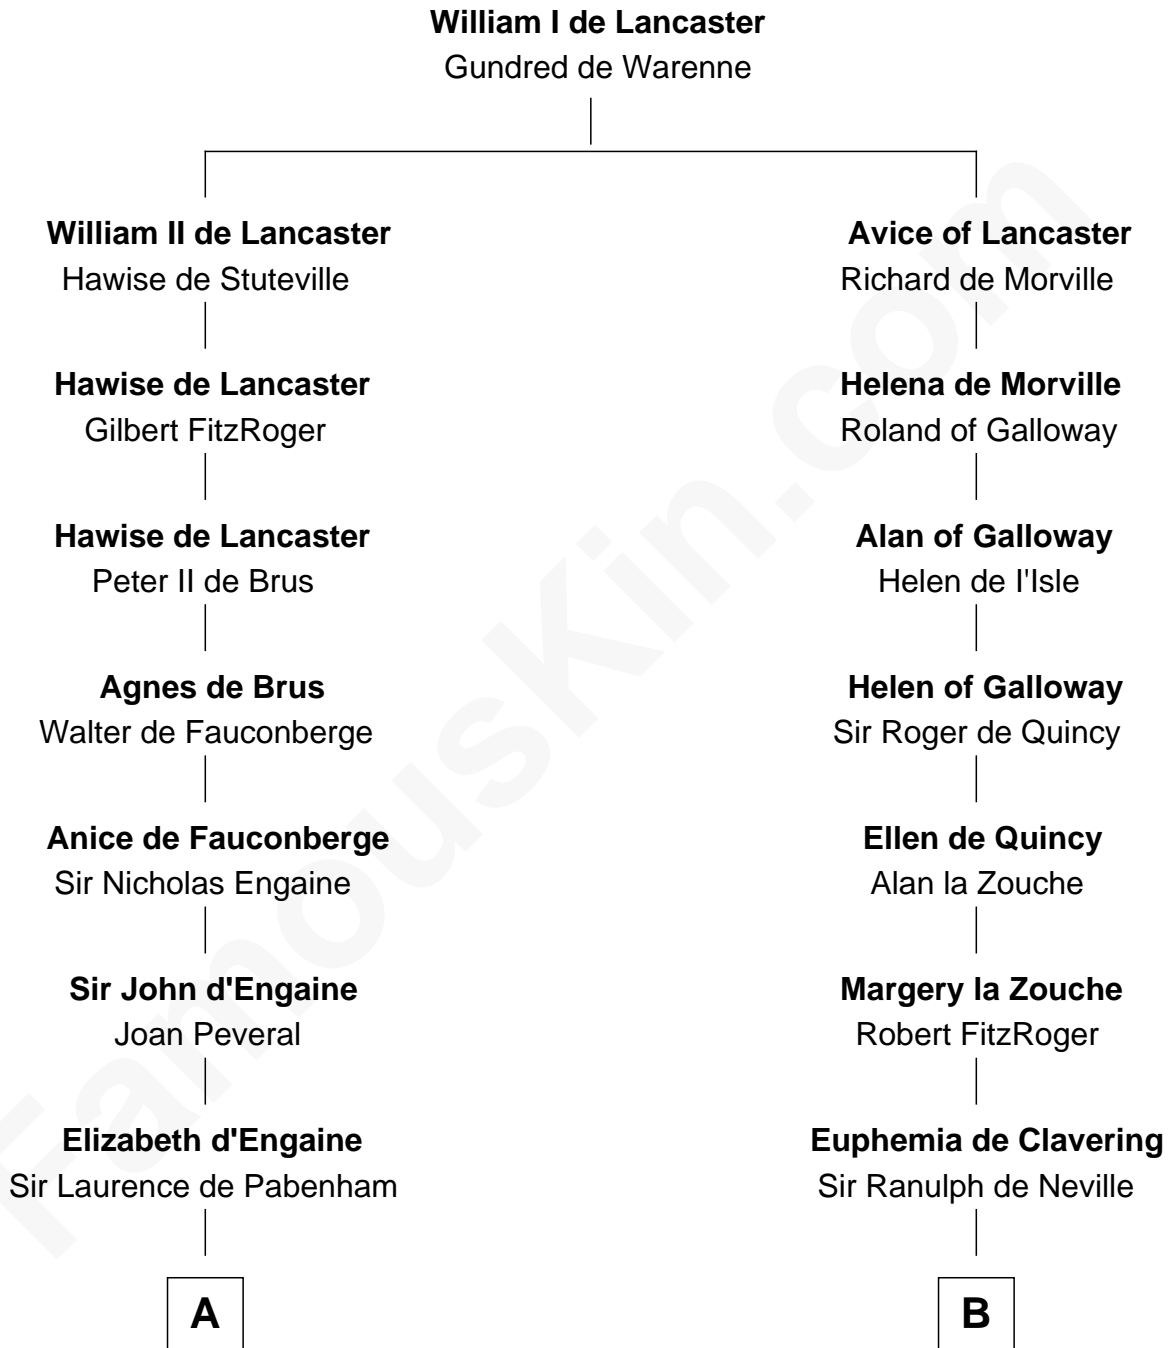

## Relationship Chart of

### Samuel Ward King

15th Governor of Rhode Island

14th cousin 6 times removed of

**Catherine Parr**

6th Wife of King Henry VIII

**C**

—  
**Samuel Greene**  
Sarah Coggeshall

—  
**Mercy Green**  
John Walton

—  
**Welthian Walton**  
William Borden King

—  
**Samuel Ward King**  
*15th Governor of Rhode Island*

FamousKin.com