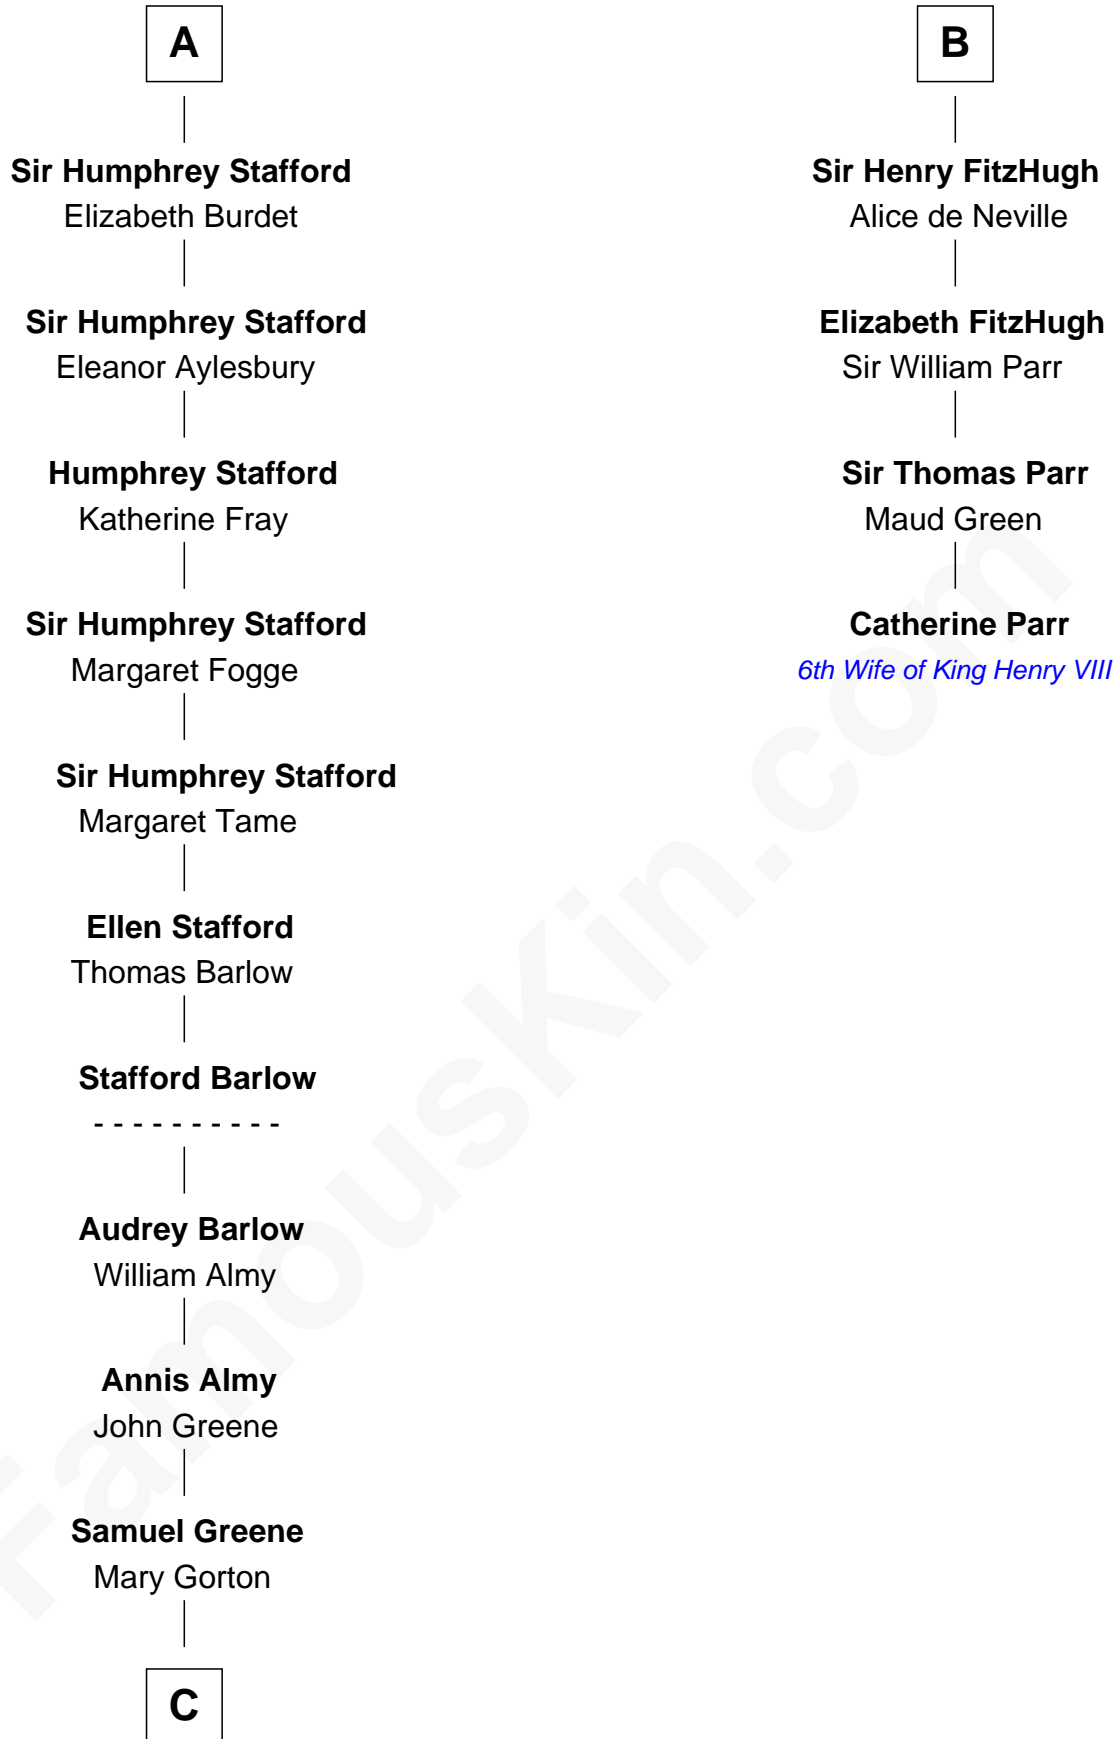

## Relationship Chart of

### Samuel Ward King

15th Governor of Rhode Island

10th cousin 10 times removed of

**Catherine Parr**

6th Wife of King Henry VIII

**Sir William Longespee**

Ela of Salisbury

**C**

—  
**Samuel Greene**  
Sarah Coggeshall

—  
**Mercy Green**  
John Walton

—  
**Welthian Walton**  
William Borden King

—  
**Samuel Ward King**  
*15th Governor of Rhode Island*

FamousKin.com