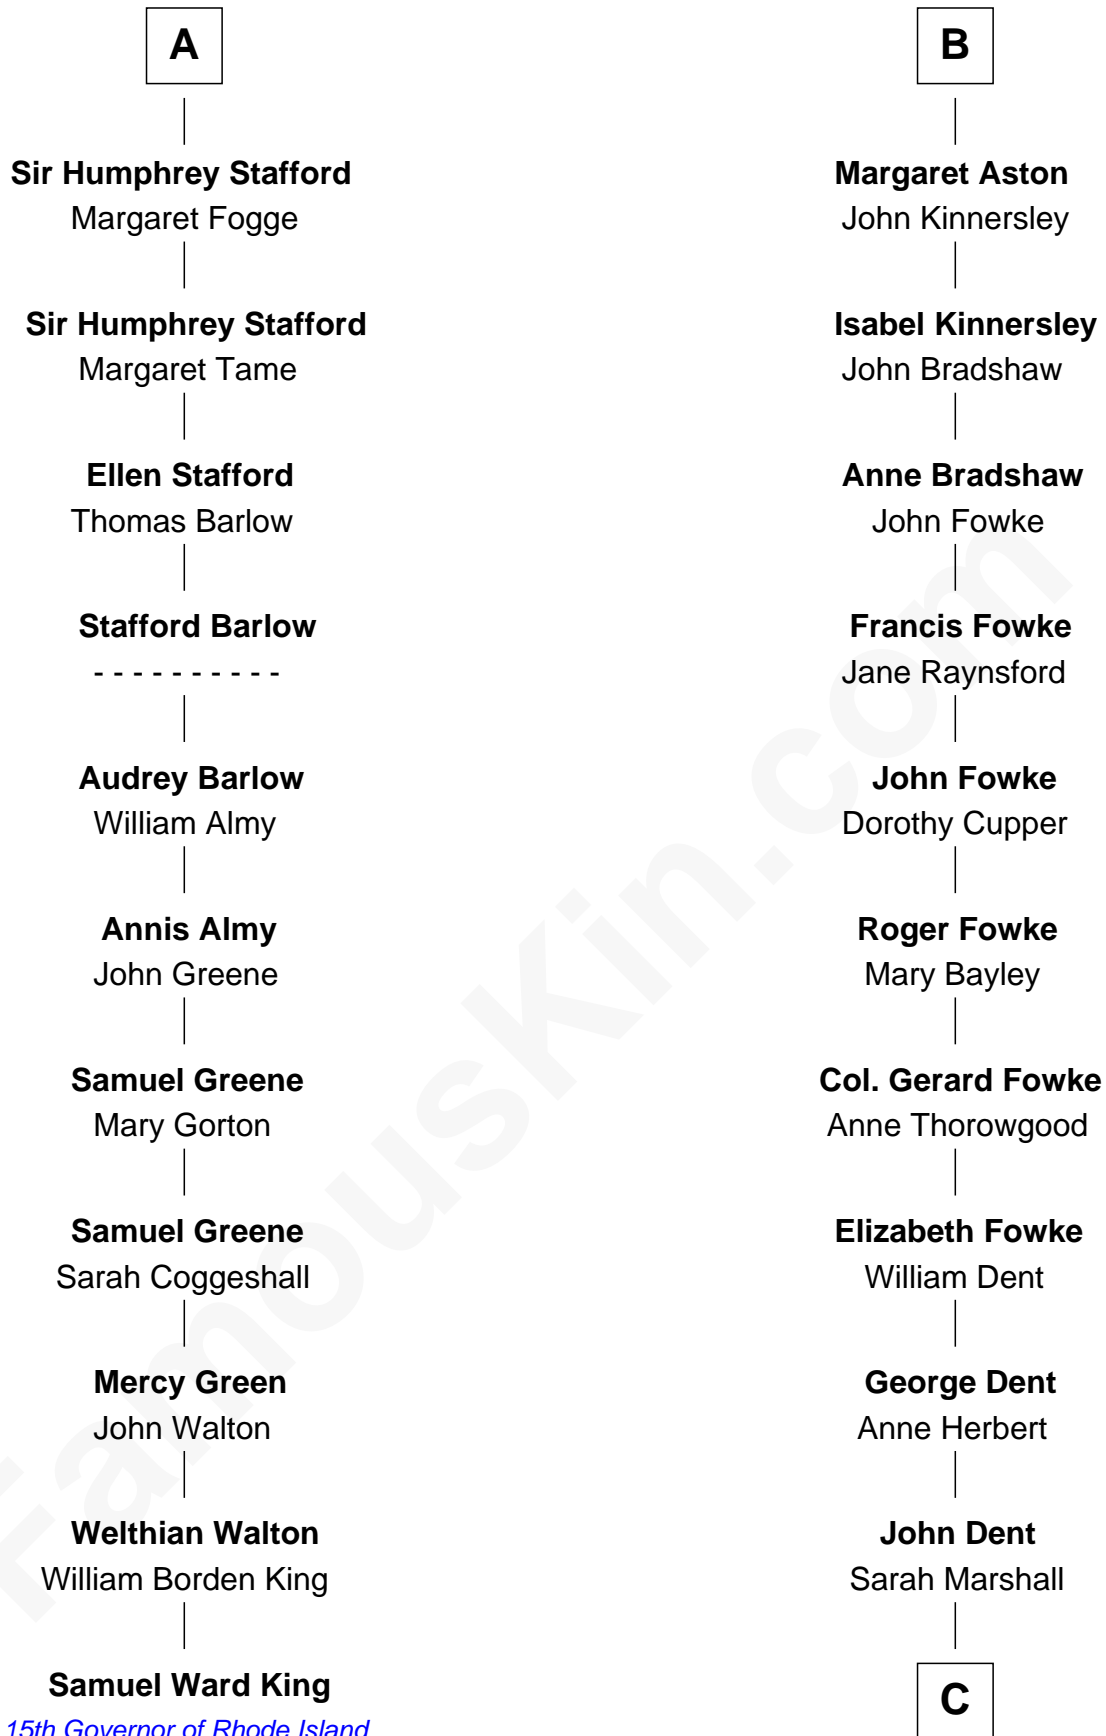

FamousKin.com

Relationship Chart of

Samuel Ward King

15th Governor of Rhode Island

17th cousin 2 times removed of

General James Longstreet
Confederate Army - U.S. Civil War

C

Thomas Marshall Dent

Anne Magruder

Mary Anna Dent

James Longstreet

General James Longstreet

Confederate Army - U.S. Civil War

FamousKin.com