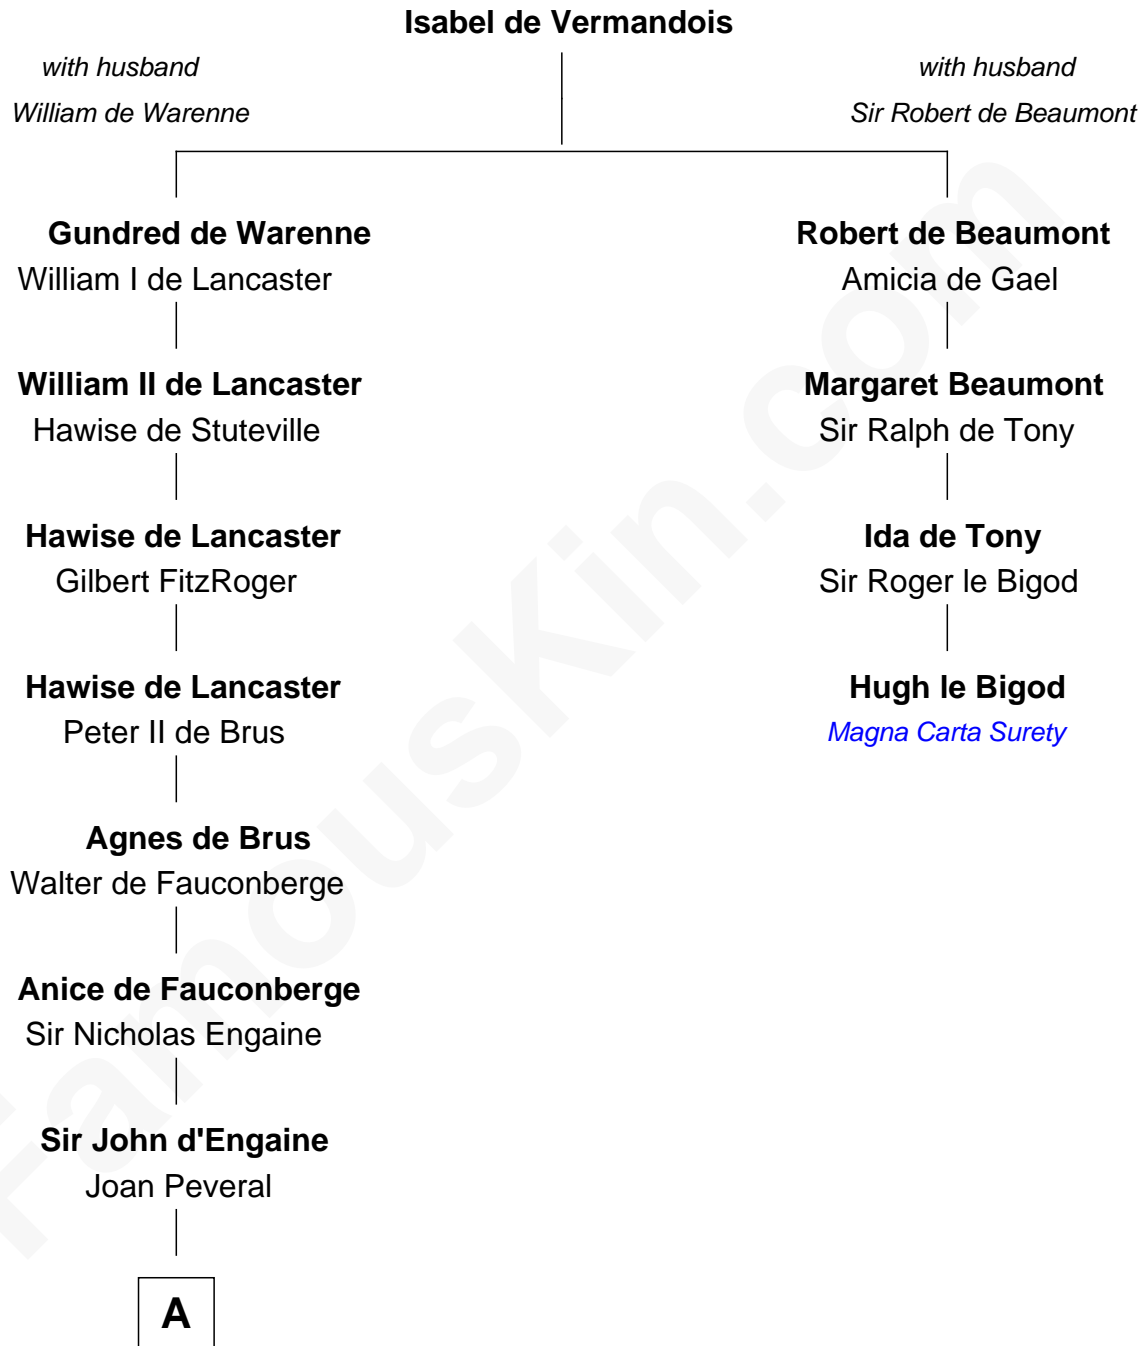

FamousKin.com

Relationship Chart of Samuel Ward King

15th Governor of Rhode Island

3rd cousin 18 times removed of

Hugh le Bigod

Magna Carta Surety

A

Elizabeth d'Engaine
Sir Laurence de Pabenham

Katherine Pabenham
Sir Thomas Aylesbury

Eleanor Aylesbury
Sir Humphrey Stafford

Humphrey Stafford
Katherine Fray

Sir Humphrey Stafford
Margaret Fogge

Sir Humphrey Stafford
Margaret Tame

Ellen Stafford
Thomas Barlow

Sarah Coggeshall

—
Mercy Green

John Walton

—
Welthian Walton

William Borden King

—
Samuel Ward King

15th Governor of Rhode Island