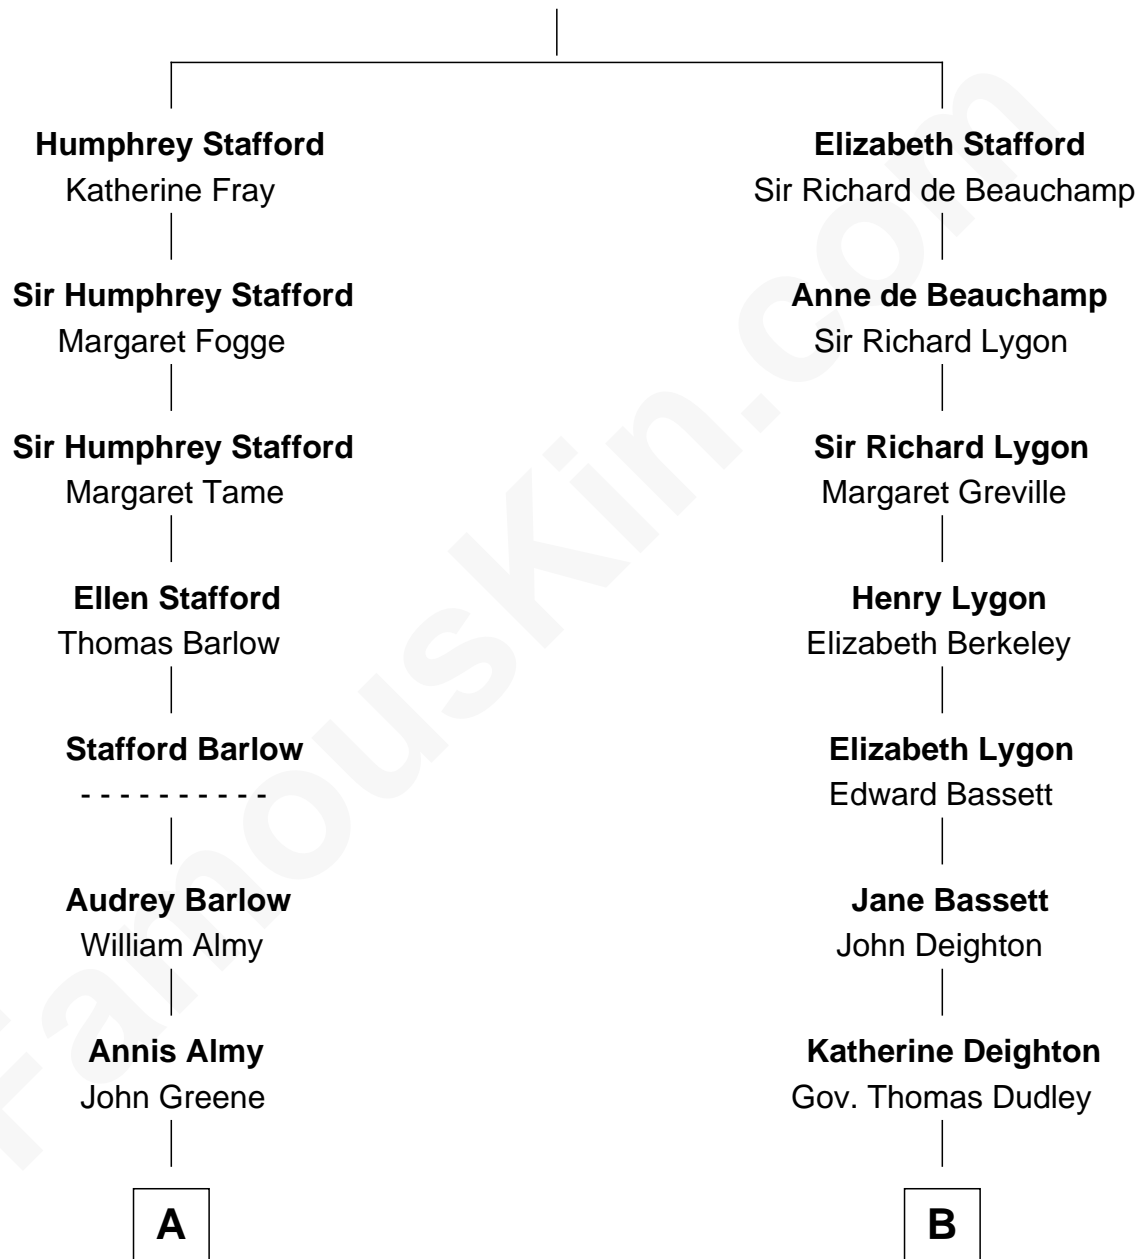

## Relationship Chart of

### Samuel Ward King

15th Governor of Rhode Island

11th cousin 4 times removed of

**John Kerry**

68th U.S. Secretary of State

**Sir Humphrey Stafford**

Eleanor Aylesbury

**A**

**Samuel Greene**

Mary Gorton

**Samuel Greene**  
Sarah Coggeshall

**Mercy Green**  
John Walton

**Welthian Walton**  
William Borden King

**Samuel Ward King**  
*15th Governor of Rhode Island*

**B**

**Gov. Joseph Dudley**

Rebecca Tyng

**Anne Dudley**  
John Winthrop

**John Still Winthrop**  
Jane Borland

**Thomas Lindall Winthrop**  
Elizabeth Bowdoin Temple

**Robert Charles Winthrop**  
Elizabeth Cabot Blanchard

**Robert Charles Winthrop**  
Elizabeth Mason