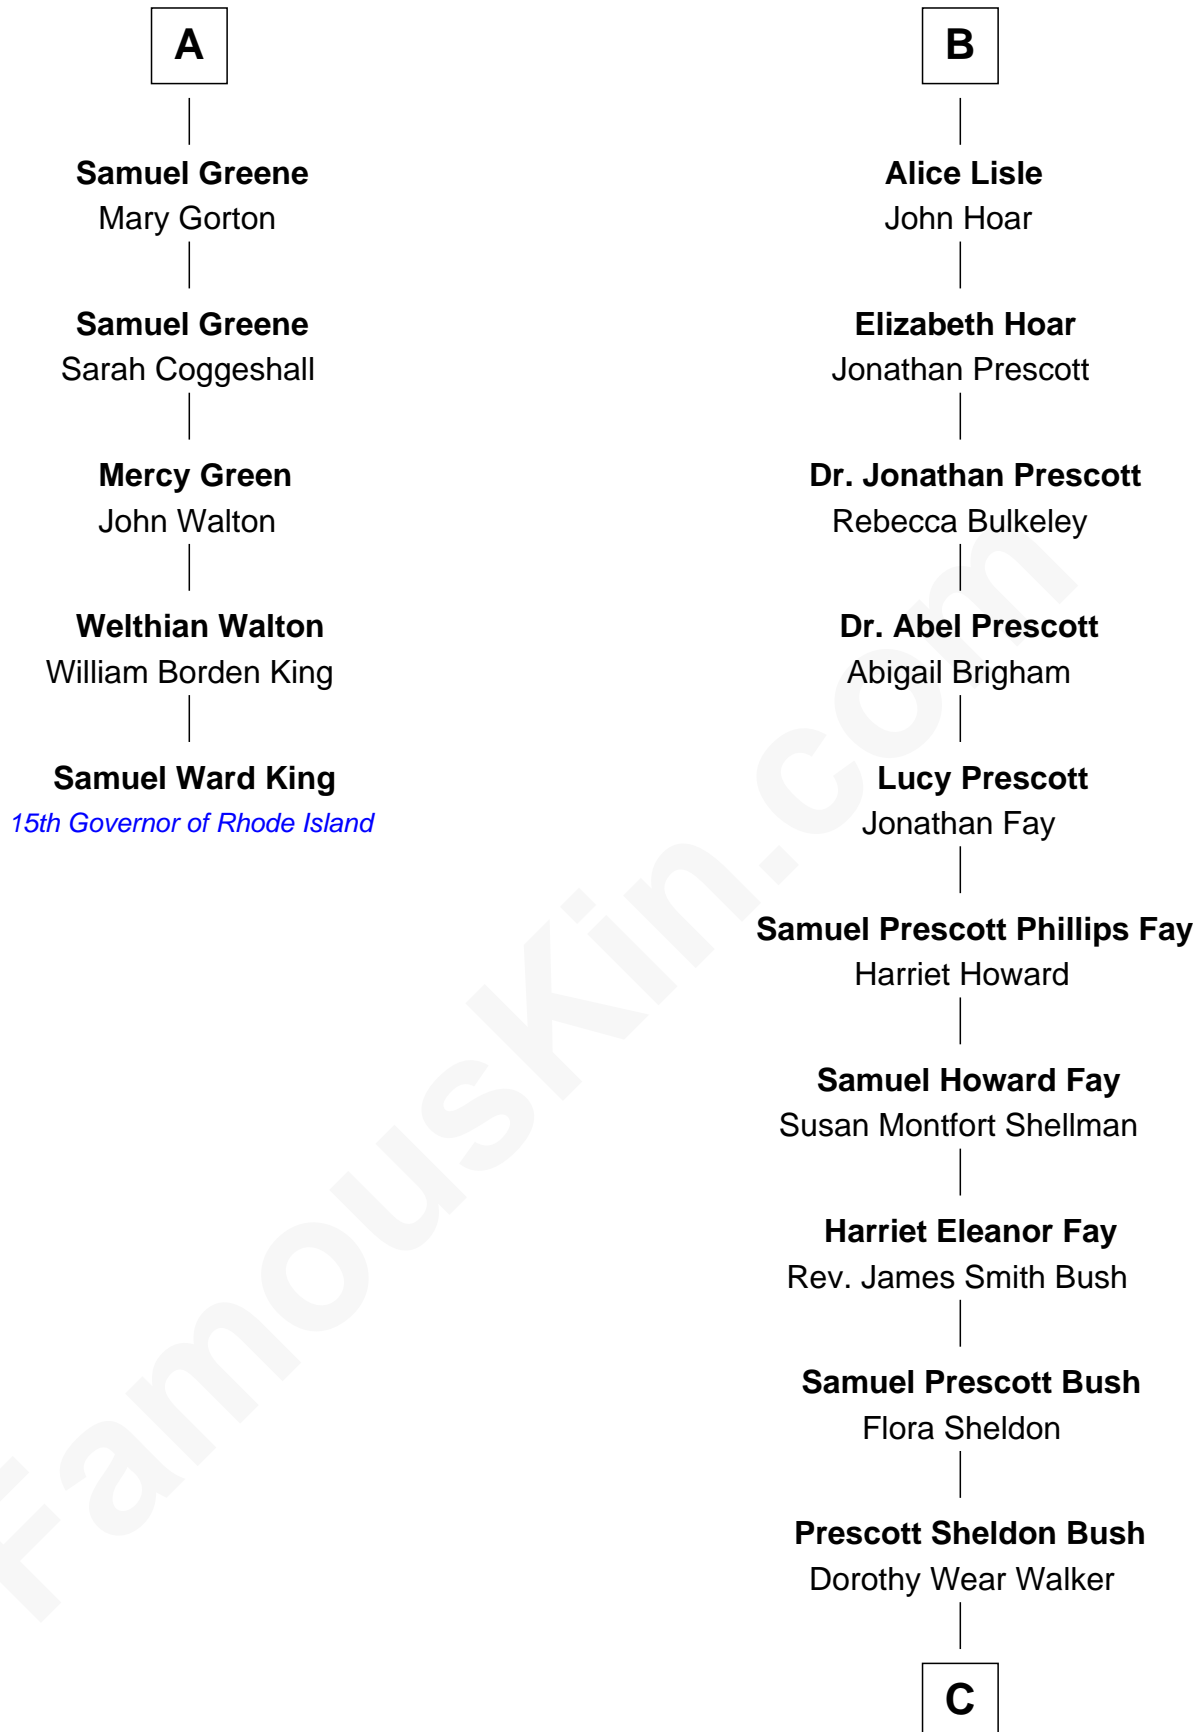

FamousKin.com

Relationship Chart of

Samuel Ward King

15th Governor of Rhode Island

11th cousin 7 times removed of

Jeb Bush

43rd Governor of Florida

Sir Humphrey Stafford

Eleanor Aylesbury

C

George Herbert Walker Bush

Barbara Pierce

Jeb Bush

43rd Governor of Florida

FamousKin.com