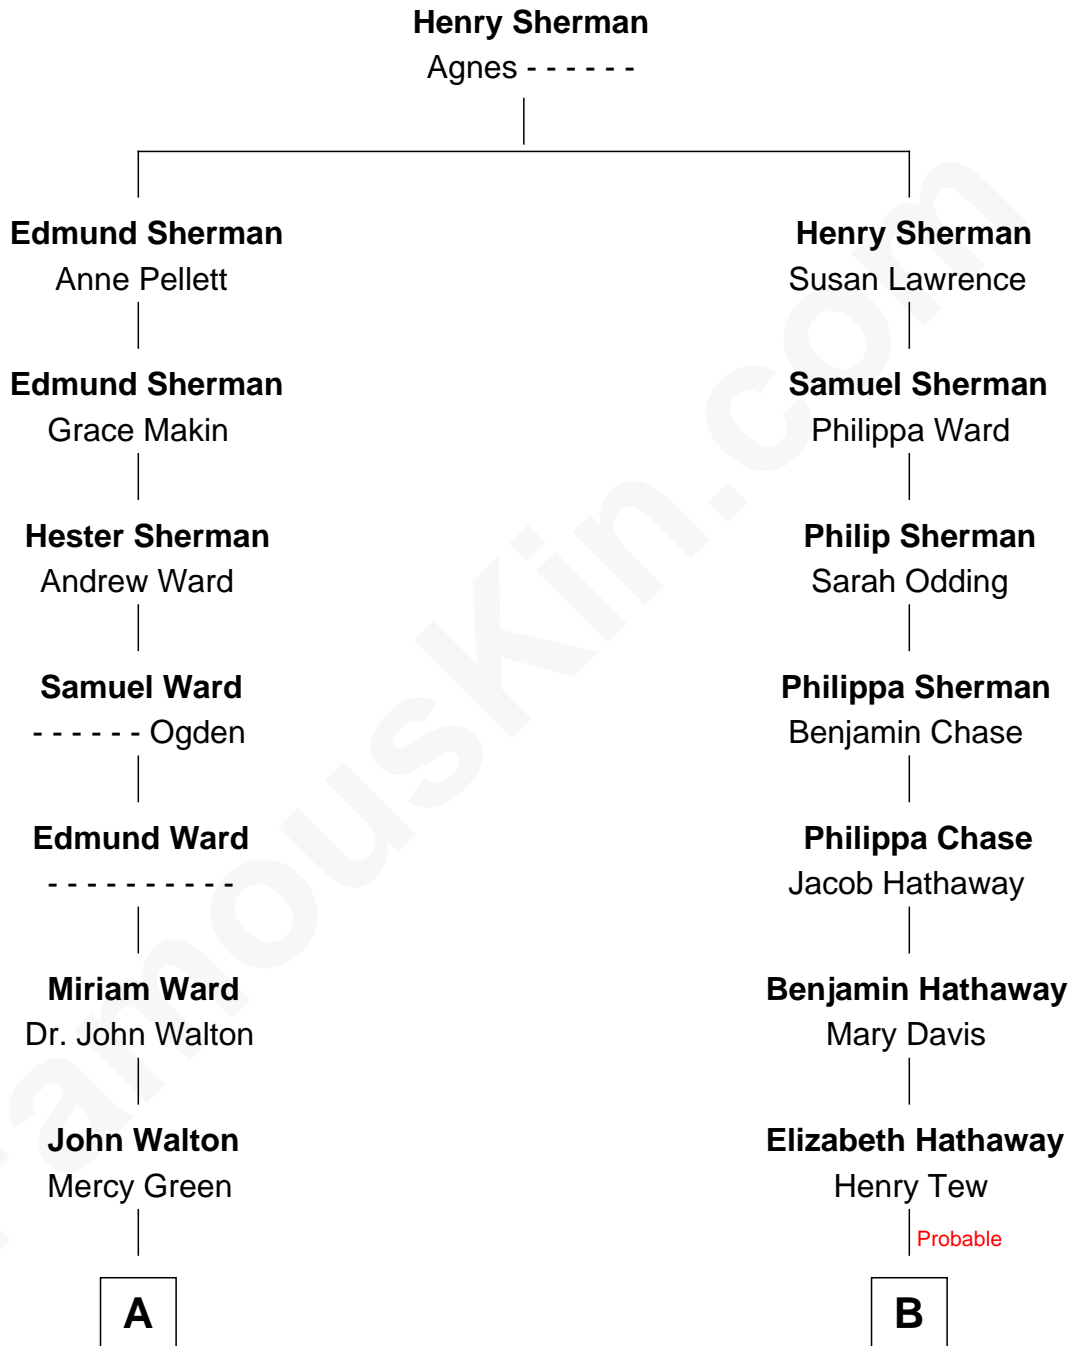

# FamousKin.com

## Relationship Chart of

### Samuel Ward King

15th Governor of Rhode Island

8th cousin 5 times removed of

**Paget Brewster**  
TV Actress

**A**

**Welthian Walton**  
William Borden King

**Samuel Ward King**  
*15th Governor of Rhode Island*

**Hathaway Tew**  
Galen Brewster

**Paget Brewster**  
*TV Actress*