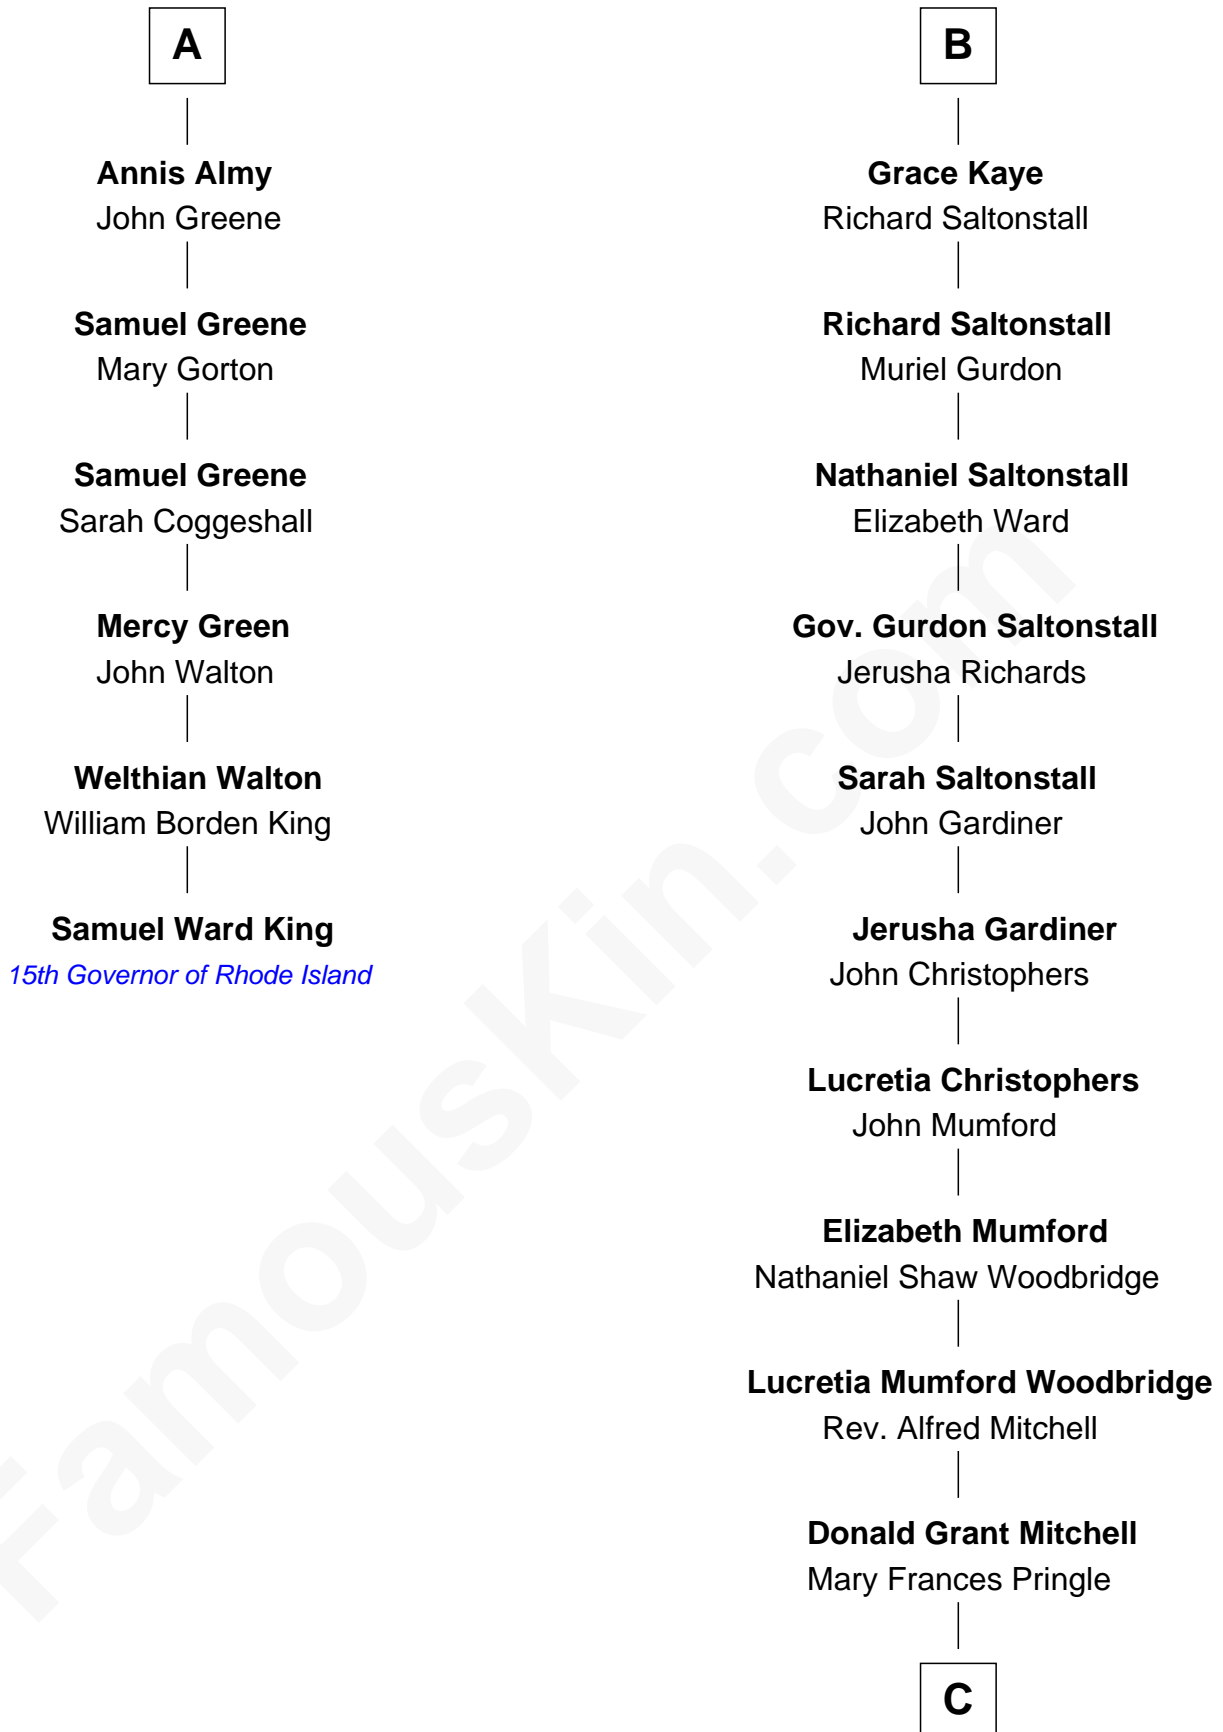

FamousKin.com

Relationship Chart of

Samuel Ward King

15th Governor of Rhode Island

12th cousin 9 times removed of

Paget Brewster
TV Actress

Sir Thomas Aylesbury
Katherine Pabenham

C

Mary Pringle Mitchell
Edward Larned Ryerson

Donald Mitchell Ryerson
Isabelle McGenniss

Joan Ryerson
George Washington Wales Brewster

Galen Brewster
Hathaway Tew

Paget Brewster
TV Actress

FamousKin.com