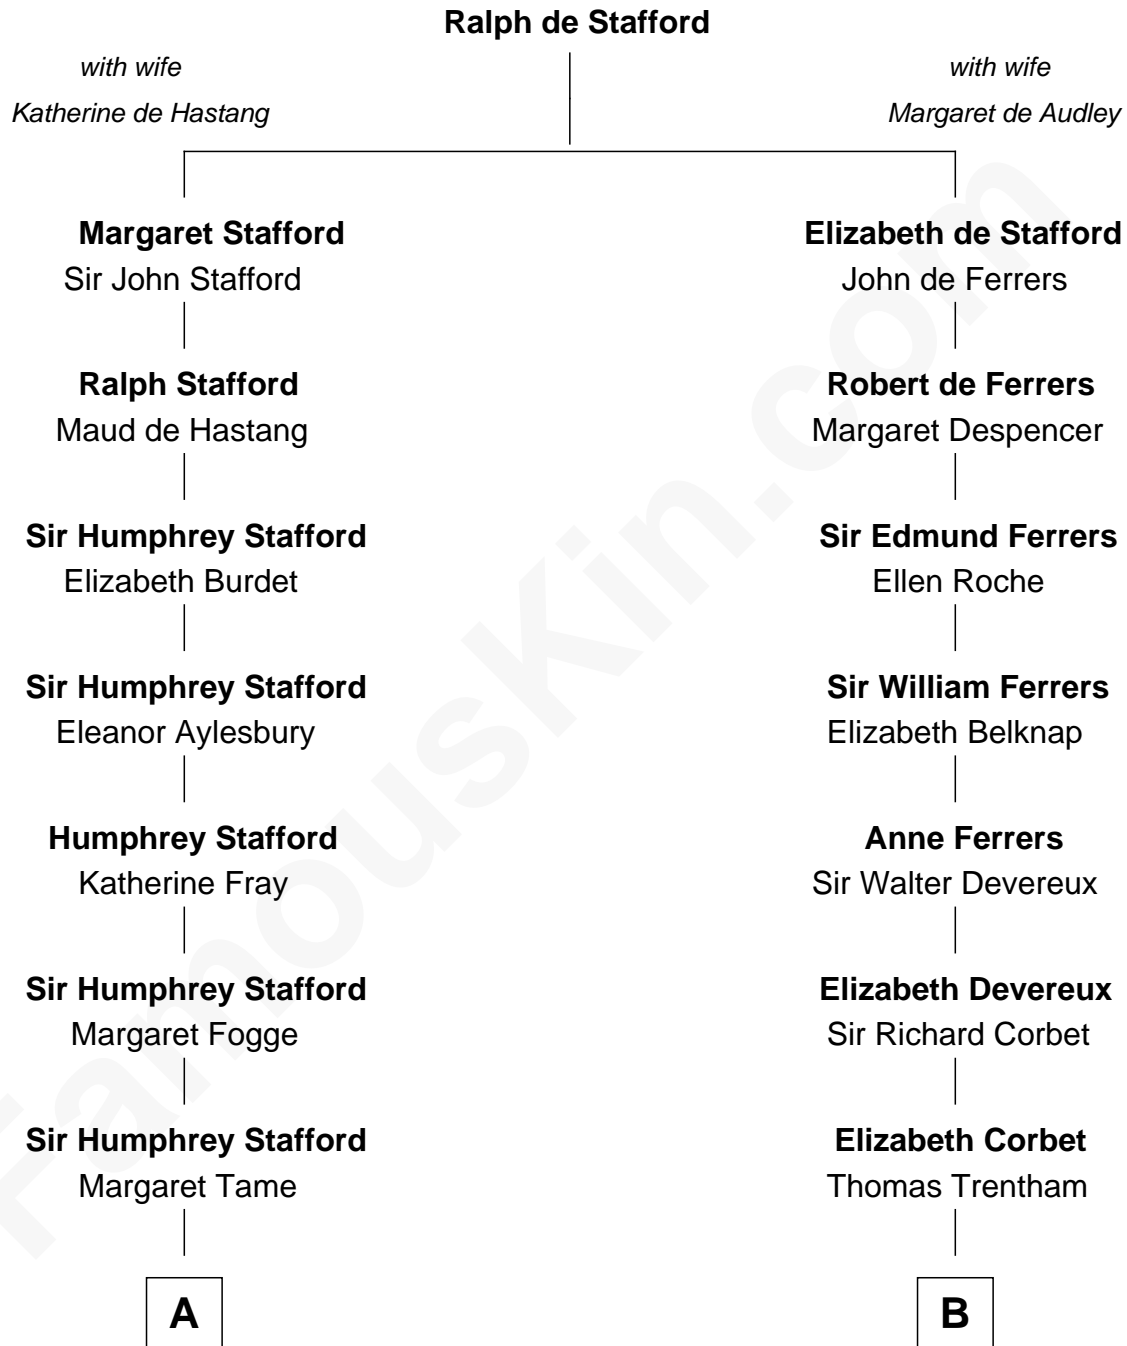

FamousKin.com

Relationship Chart of

Samuel Ward King

15th Governor of Rhode Island

15th cousin 6 times removed of

Paget Brewster

TV Actress

C

Susan Savage Wilson

John Ledyard Hodge

Ellen Mackenzie Hodge

Dr. George Washington Wales Brewster

George Washington Wales Brewster

Joan Ryerson

Galen Brewster

Hathaway Tew