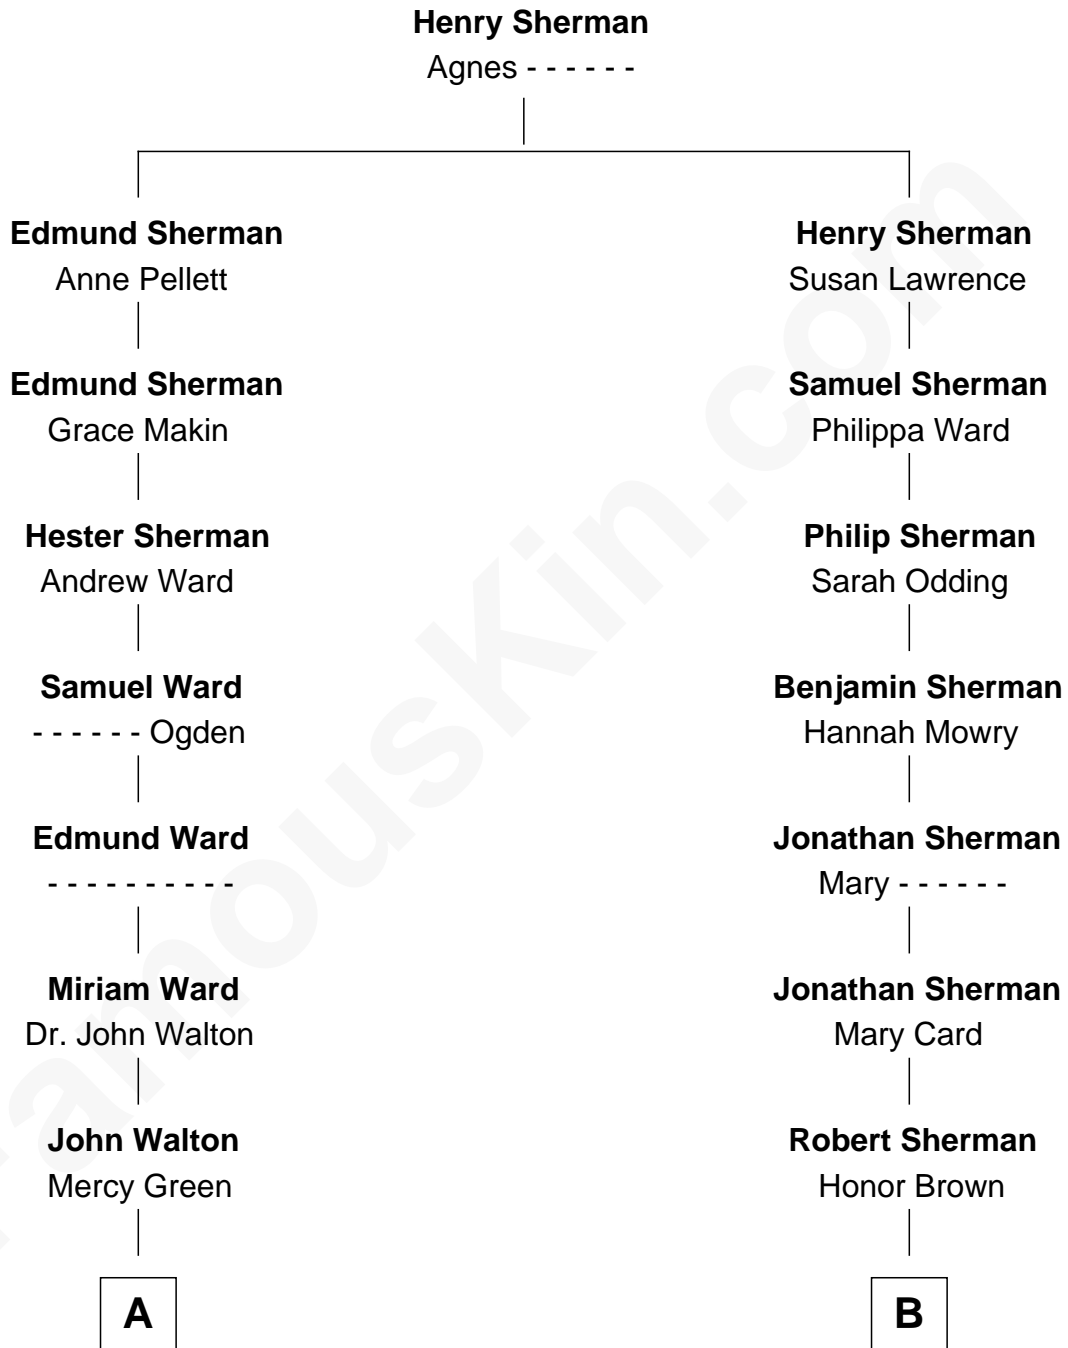

# FamousKin.com

## Relationship Chart of

### Samuel Ward King

15th Governor of Rhode Island

8th cousin 1 time removed of

**James Sherman**

27th U.S. Vice-President

**A**

**Welthian Walton**  
William Borden King

**Samuel Ward King**  
*15th Governor of Rhode Island*

**B**

**Willett Helme Sherman**  
Catherine Ann Schoolcraft

**Richard Updike Sherman**  
Mary Frances Sherman

**James Sherman**  
*27th U.S. Vice-President*

FamousKin.com