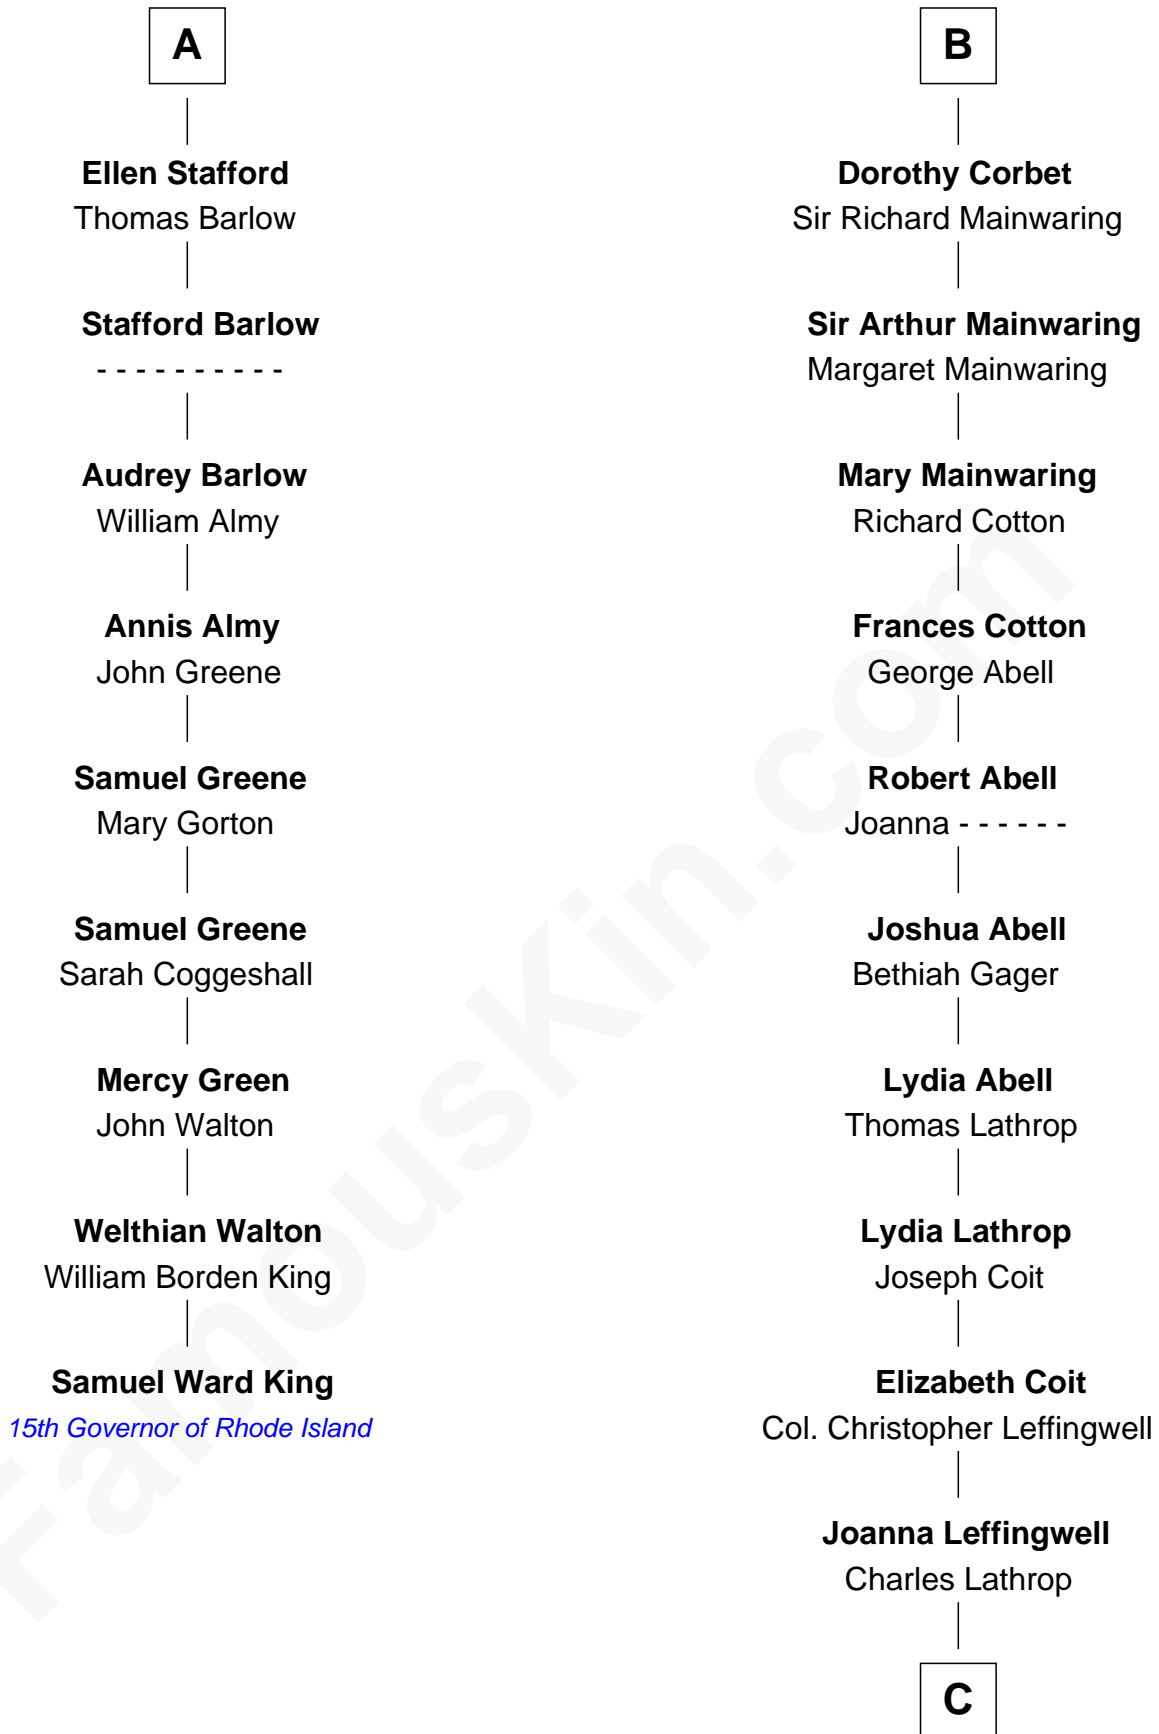

FamousKin.com

Relationship Chart of

Samuel Ward King

15th Governor of Rhode Island

15th cousin 5 times removed of

John Foster Dulles

52nd U.S. Secretary of State

C

—
Harriet Wadsworth Lathrop

Rev. Miron Winslow

—
Harriet Lathrop Winslow

Rev. John Welsh Dulles

—
Allen Macy Dulles

Edith Foster

—
John Foster Dulles

52nd U.S. Secretary of State