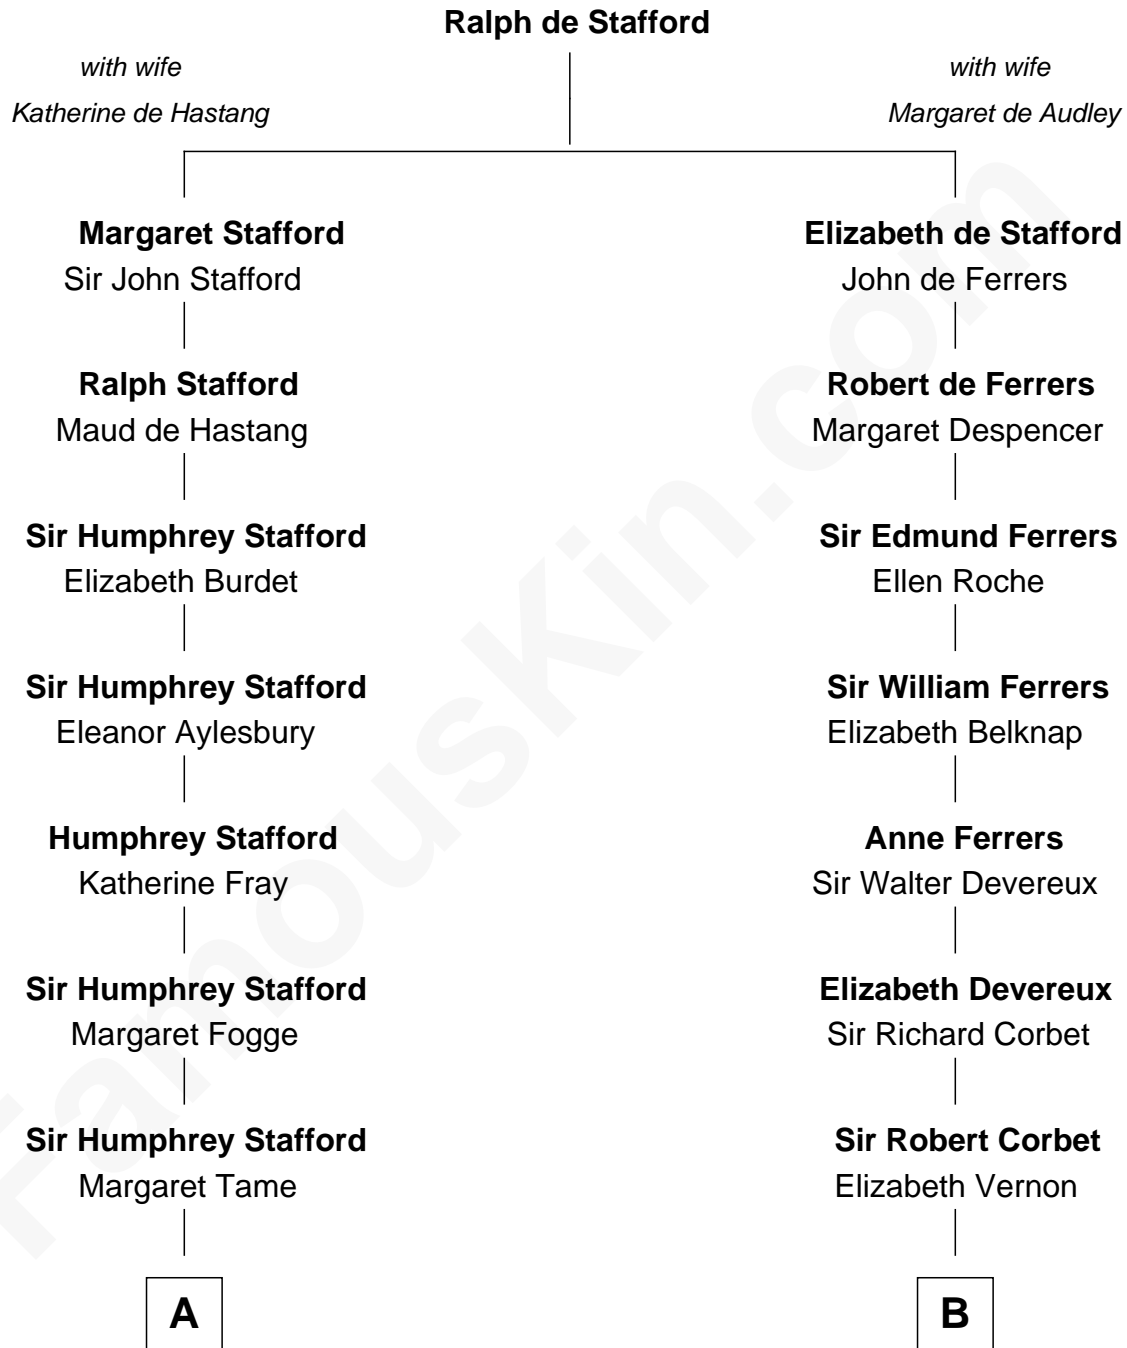

FamousKin.com

Relationship Chart of

Samuel Ward King

15th Governor of Rhode Island

15th cousin 5 times removed of

John Foster Dulles

52nd U.S. Secretary of State

C

—
Harriet Wadsworth Lathrop

Rev. Miron Winslow

—
Harriet Lathrop Winslow

Rev. John Welsh Dulles

—
Allen Macy Dulles

Edith Foster

—
John Foster Dulles

52nd U.S. Secretary of State