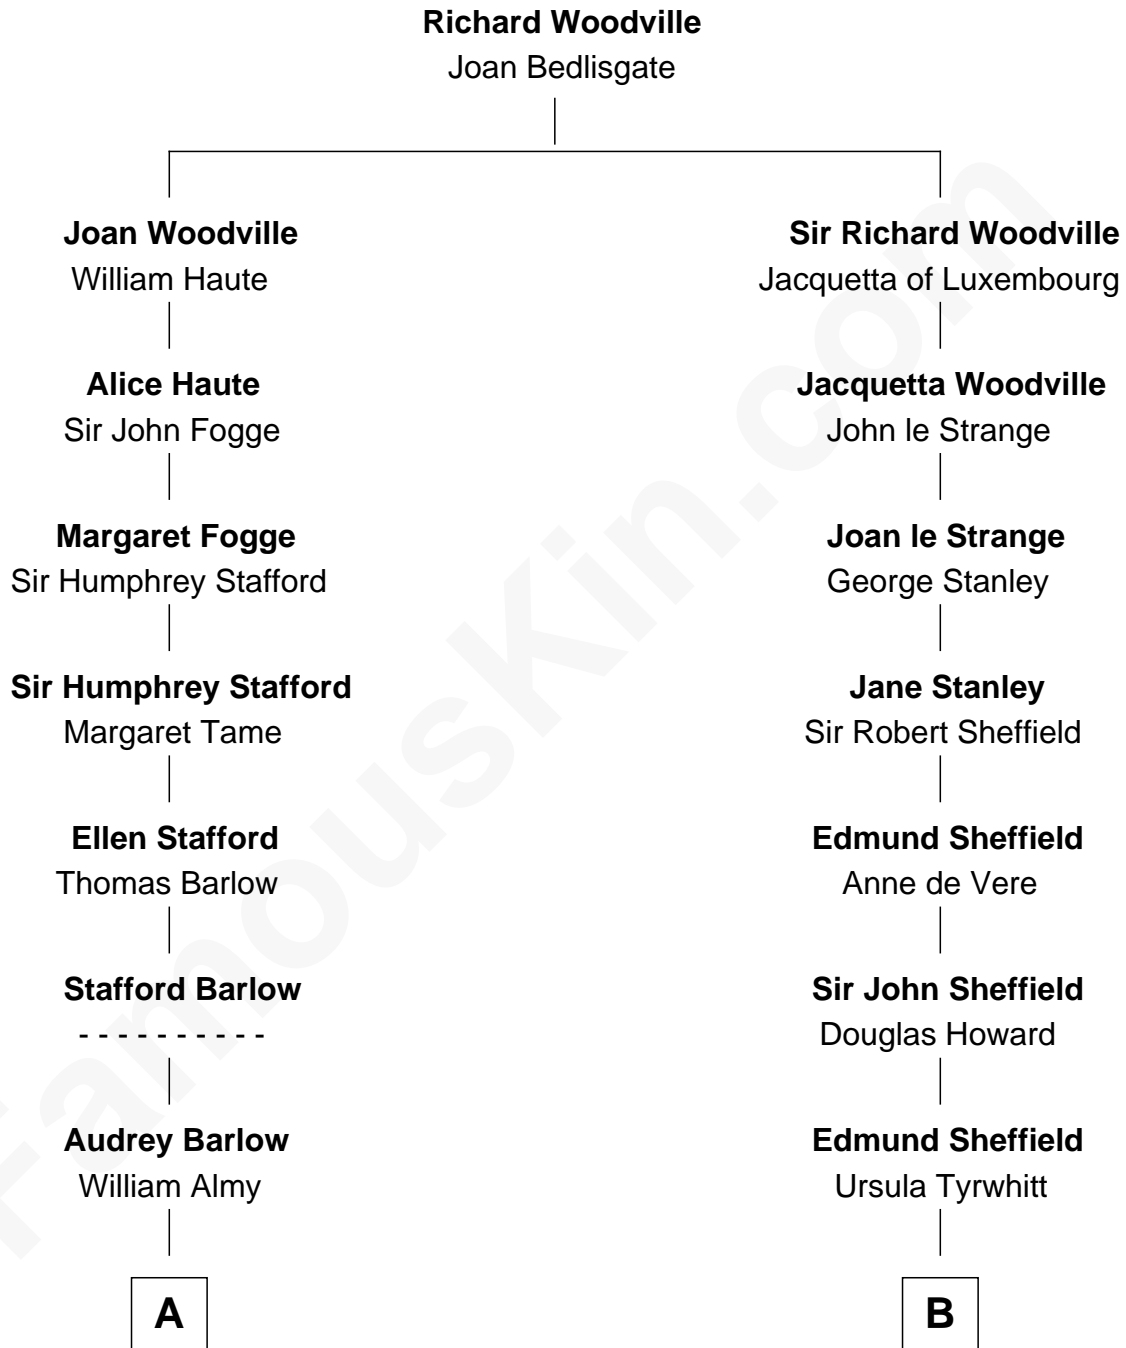

FamousKin.com

Relationship Chart of

Samuel Ward King

15th Governor of Rhode Island

12th cousin 8 times removed of

Ellen DeGeneres

Comedienne and TV Personality