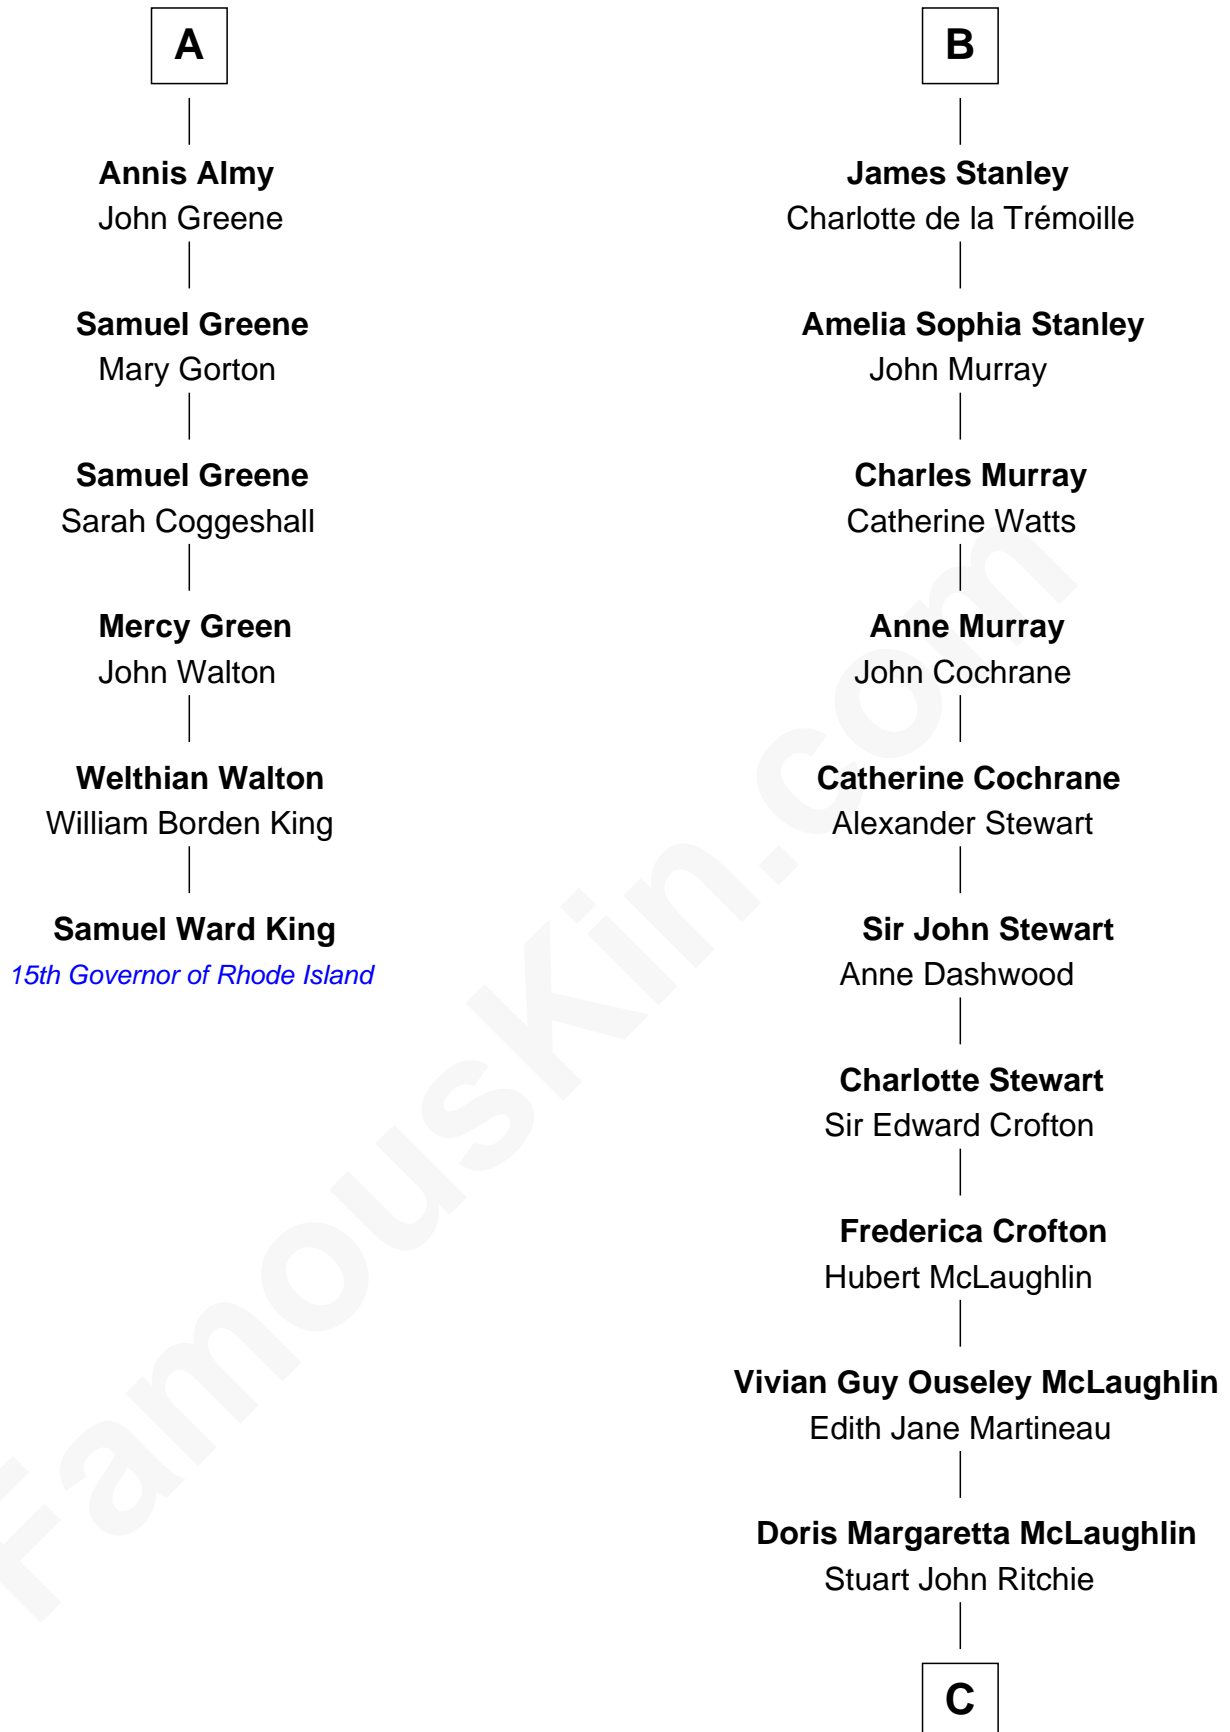

FamousKin.com

Relationship Chart of

Samuel Ward King

15th Governor of Rhode Island

12th cousin 6 times removed of

Guy Ritchie

British Filmmaker

C

John Vivian Ritchie
Amber Mary Parkinson

Guy Ritchie
British Filmmaker

FamousKin.com