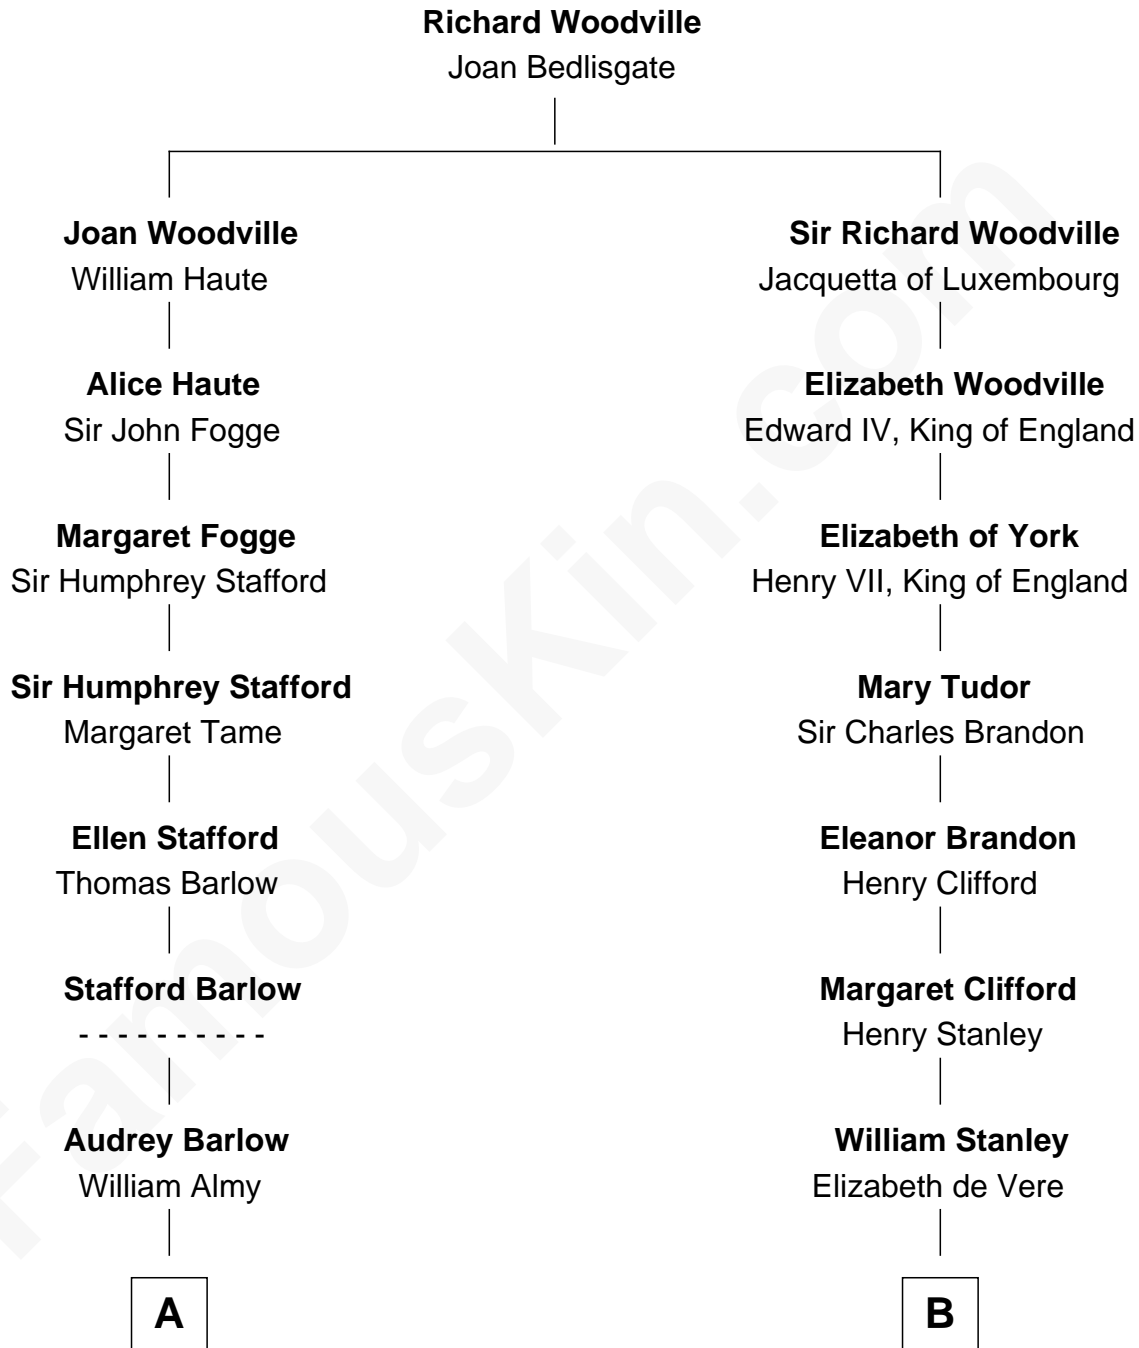

FamousKin.com

Relationship Chart of

Samuel Ward King

15th Governor of Rhode Island

12th cousin 6 times removed of

Guy Ritchie

British Filmmaker

C

John Vivian Ritchie
Amber Mary Parkinson

Guy Ritchie
British Filmmaker

FamousKin.com