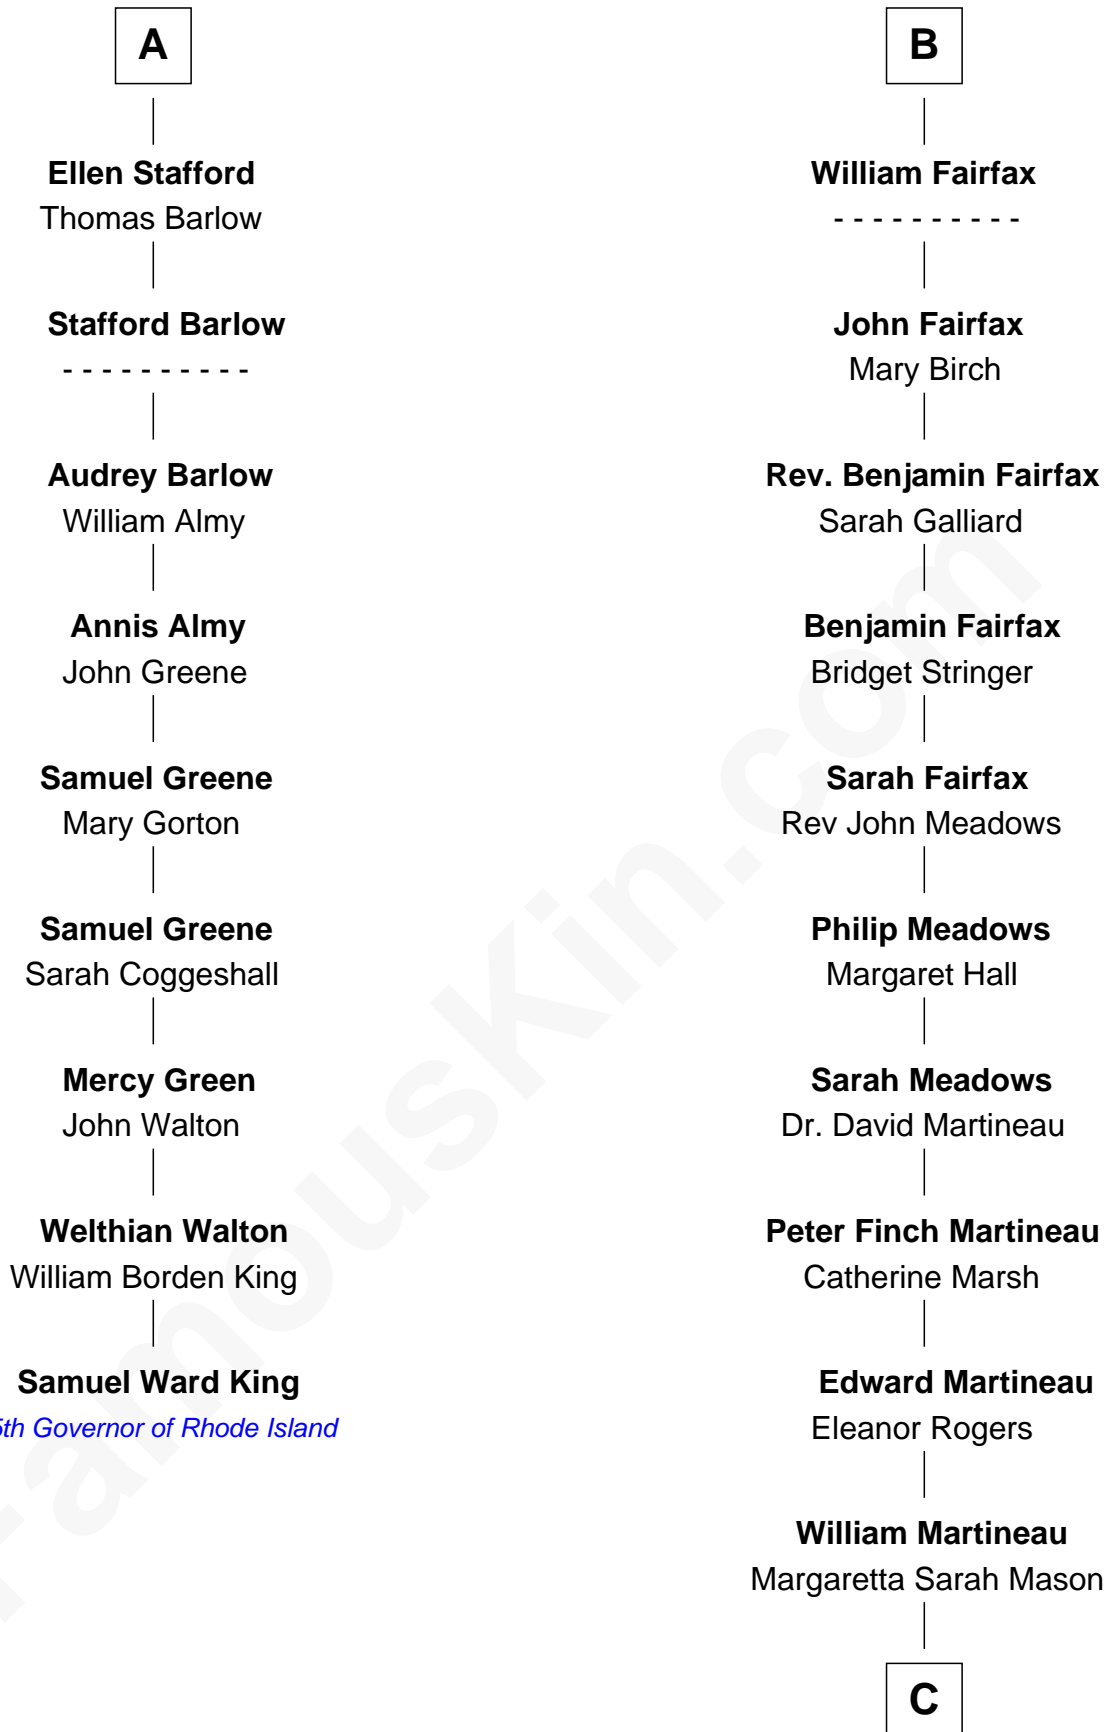

FamousKin.com

Relationship Chart of

Samuel Ward King

15th Governor of Rhode Island

15th cousin 5 times removed of

Guy Ritchie

British Filmmaker

C

Edith Jane Martineau

Vivian Guy Ouseley McLaughlin

Doris Margaretta McLaughlin

Stuart John Ritchie

John Vivian Ritchie

Amber Mary Parkinson

Guy Ritchie

British Filmmaker