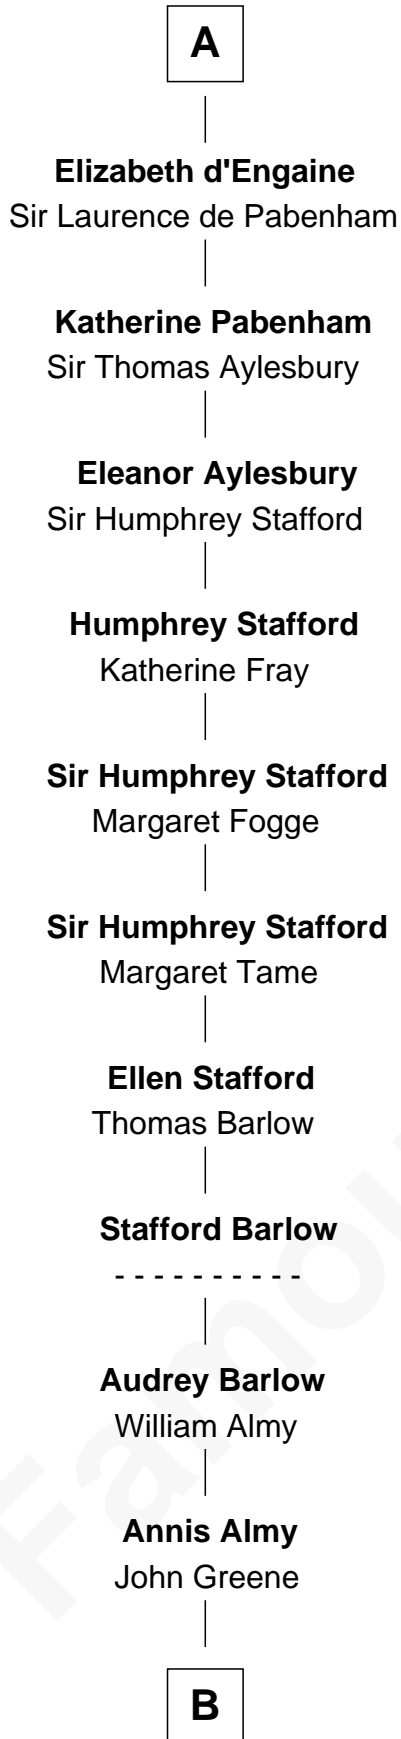

FamousKin.com

Relationship Chart of

Samuel Ward King

15th Governor of Rhode Island

3rd cousin 18 times removed of

Gilbert de Clare

Magna Carta Surety

B

—
Samuel Greene

Mary Gorton

—
Samuel Greene
Sarah Coggeshall

—
Mercy Green
John Walton

—
Welthian Walton
William Borden King

—
Samuel Ward King
15th Governor of Rhode Island

FamousKin.com