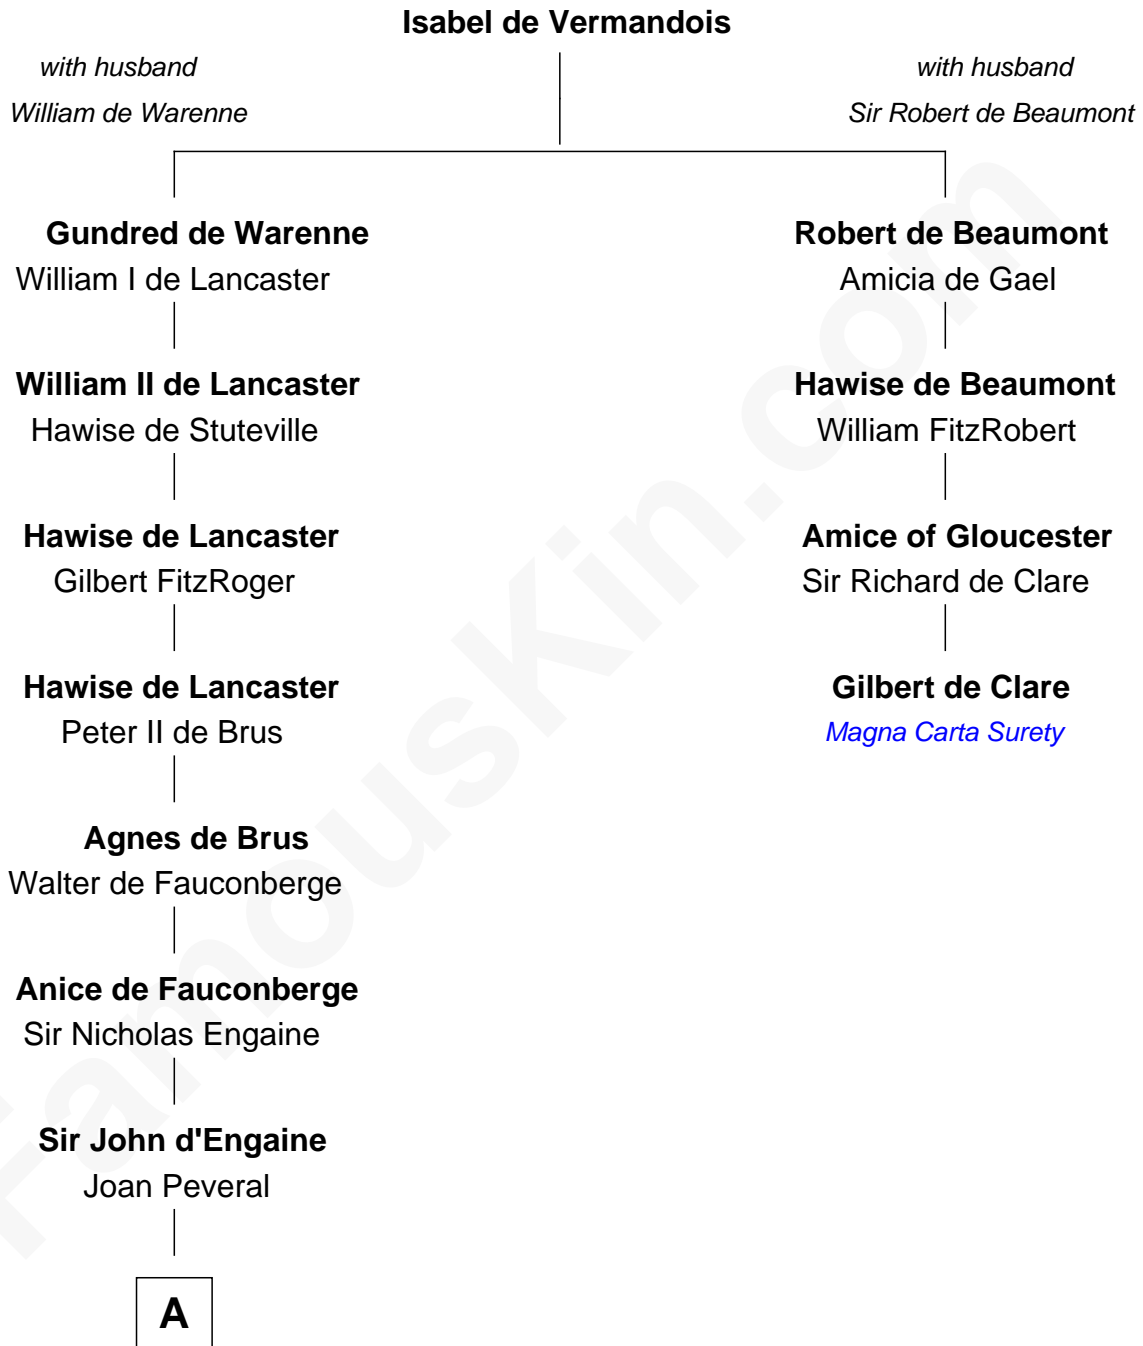

FamousKin.com

Relationship Chart of

Samuel Ward King

15th Governor of Rhode Island

3rd cousin 18 times removed of

Gilbert de Clare

Magna Carta Surety

B

—
Samuel Greene

Mary Gorton

—
Samuel Greene
Sarah Coggeshall

—
Mercy Green
John Walton

—
Welthian Walton
William Borden King

—
Samuel Ward King
15th Governor of Rhode Island

FamousKin.com