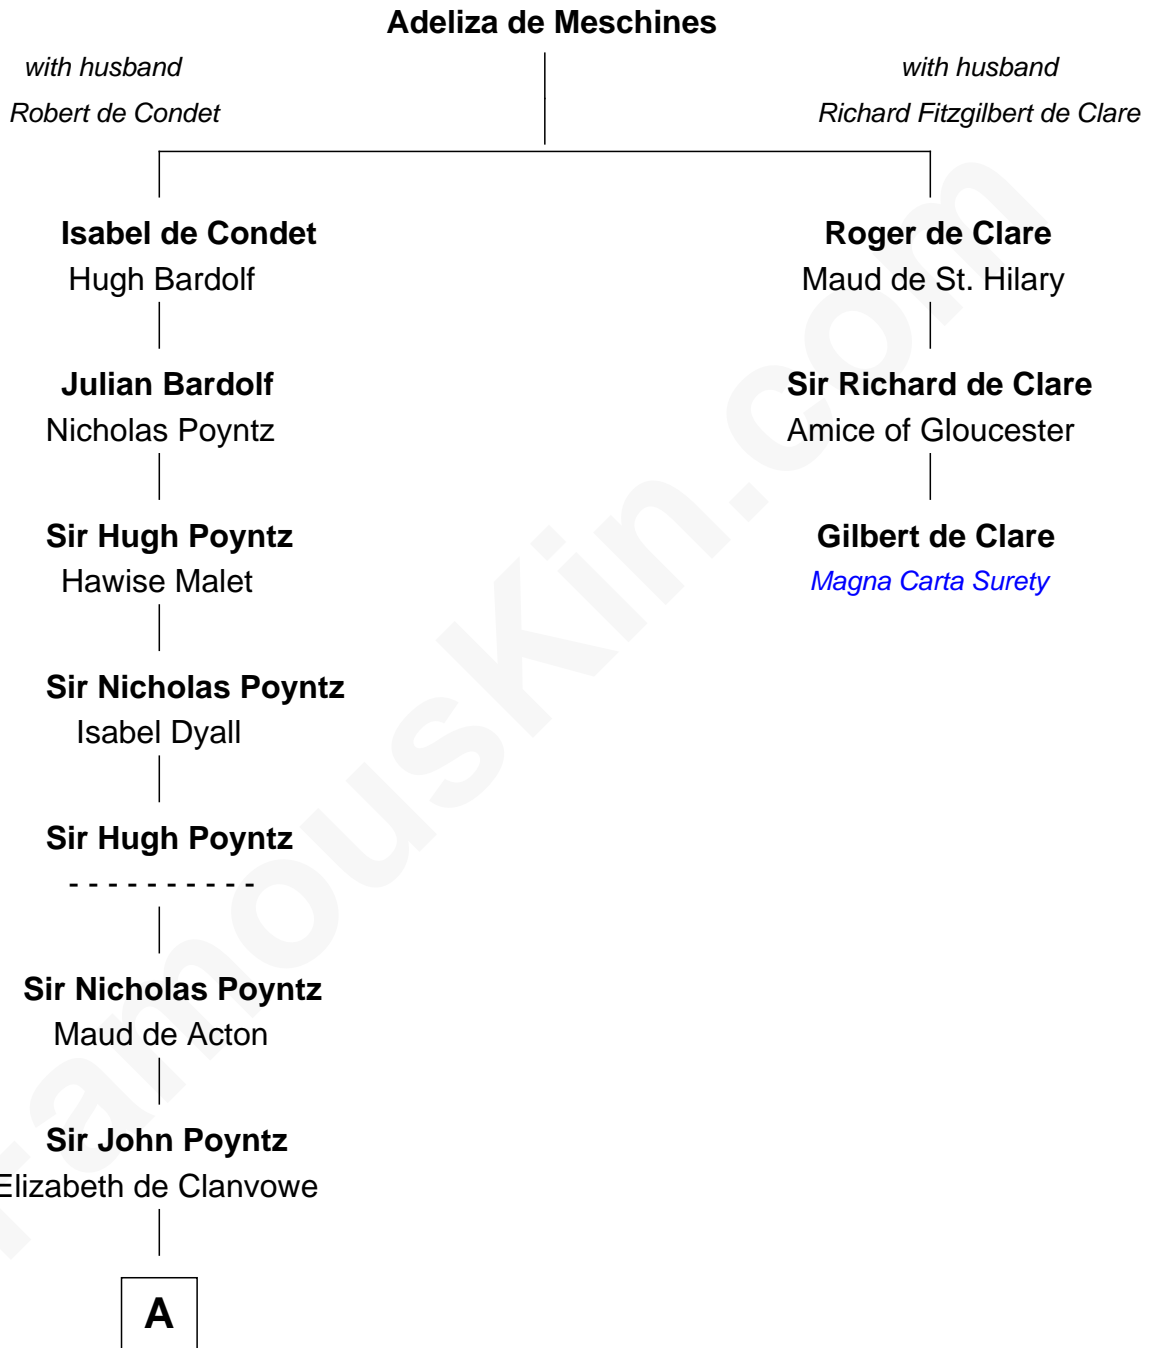

FamousKin.com

Relationship Chart of

Samuel Ward King

15th Governor of Rhode Island

2nd cousin 19 times removed of

Gilbert de Clare

Magna Carta Surety

B

—
Samuel Greene

Mary Gorton

—
Samuel Greene
Sarah Coggeshall

—
Mercy Green
John Walton

—
Welthian Walton
William Borden King

—
Samuel Ward King
15th Governor of Rhode Island

FamousKin.com