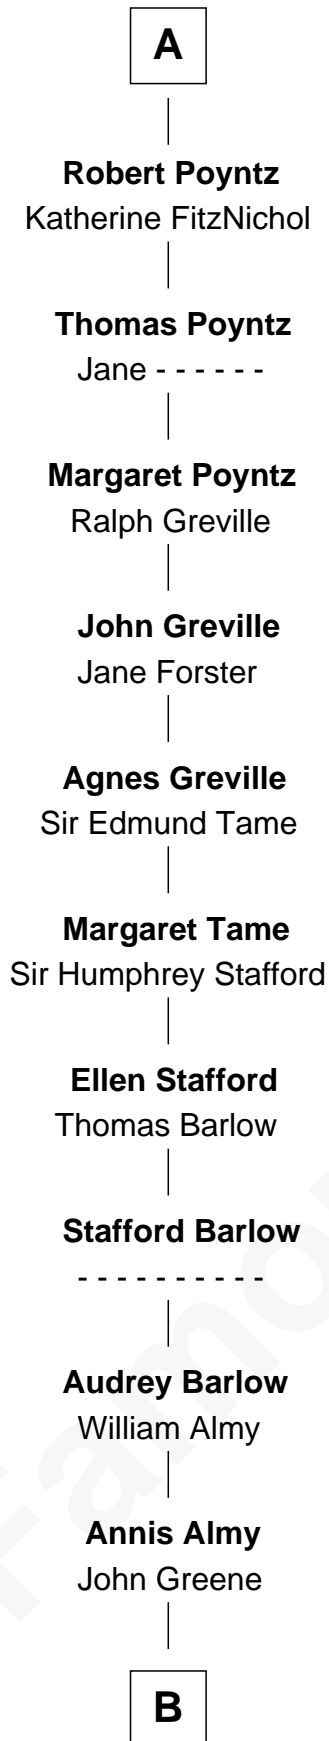

FamousKin.com

Relationship Chart of

Samuel Ward King

15th Governor of Rhode Island

2nd cousin 19 times removed of

Gilbert de Clare

Magna Carta Surety

B

—
Samuel Greene

Mary Gorton

—
Samuel Greene
Sarah Coggeshall

—
Mercy Green
John Walton

—
Welthian Walton
William Borden King

—
Samuel Ward King
15th Governor of Rhode Island

FamousKin.com