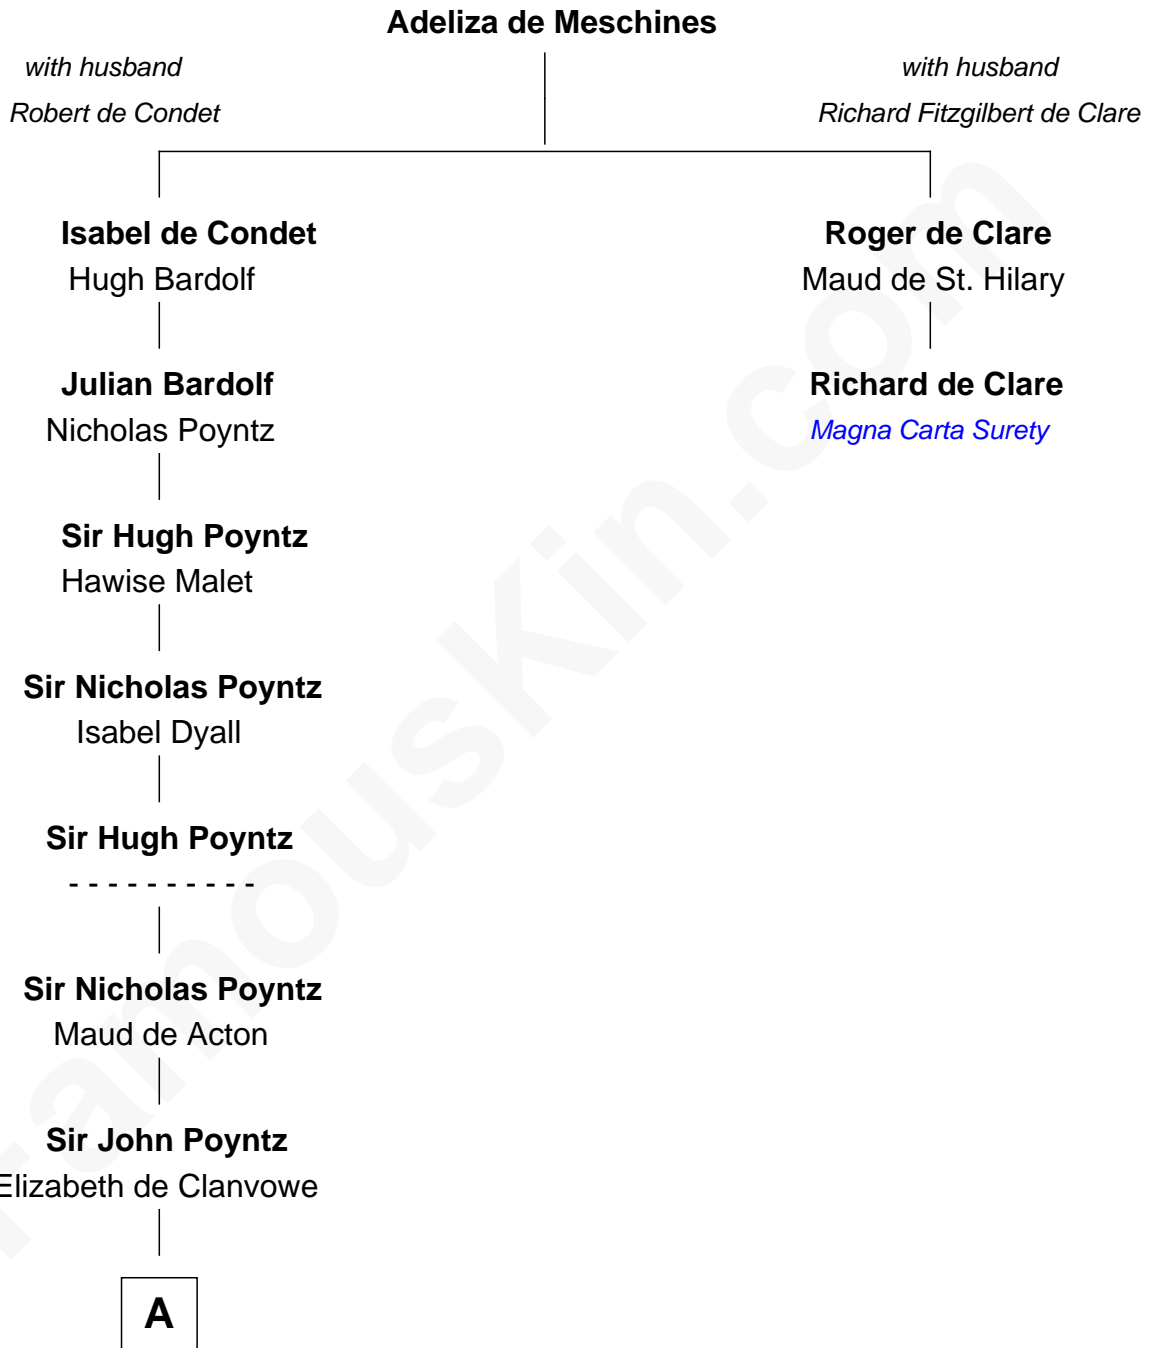

**FamousKin.com**  
**Relationship Chart of**  
**Samuel Ward King**

*15th Governor of Rhode Island*

**1st cousin 20 times removed of**

**Richard de Clare**  
*Magna Carta Surety*

**B**

—  
**Samuel Greene**

Mary Gorton

—  
**Samuel Greene**  
Sarah Coggeshall

—  
**Mercy Green**  
John Walton

—  
**Welthian Walton**  
William Borden King

—  
**Samuel Ward King**  
*15th Governor of Rhode Island*

FamousKin.com