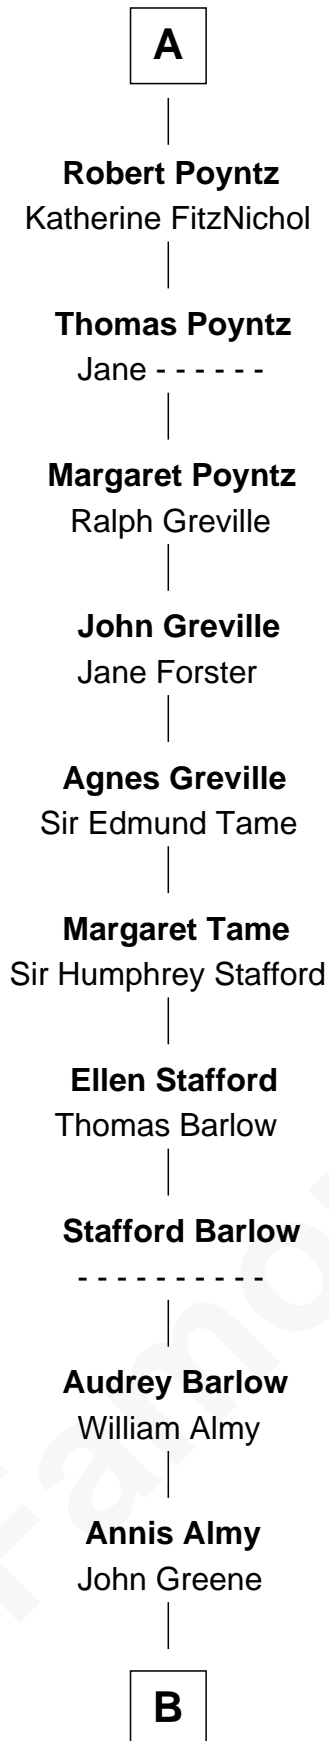

**FamousKin.com**  
**Relationship Chart of**  
**Samuel Ward King**

*15th Governor of Rhode Island*

**1st cousin 20 times removed of**

**Richard de Clare**  
*Magna Carta Surety*

**B**

—  
**Samuel Greene**

Mary Gorton

—  
**Samuel Greene**  
Sarah Coggeshall

—  
**Mercy Green**  
John Walton

—  
**Welthian Walton**  
William Borden King

—  
**Samuel Ward King**  
*15th Governor of Rhode Island*

FamousKin.com