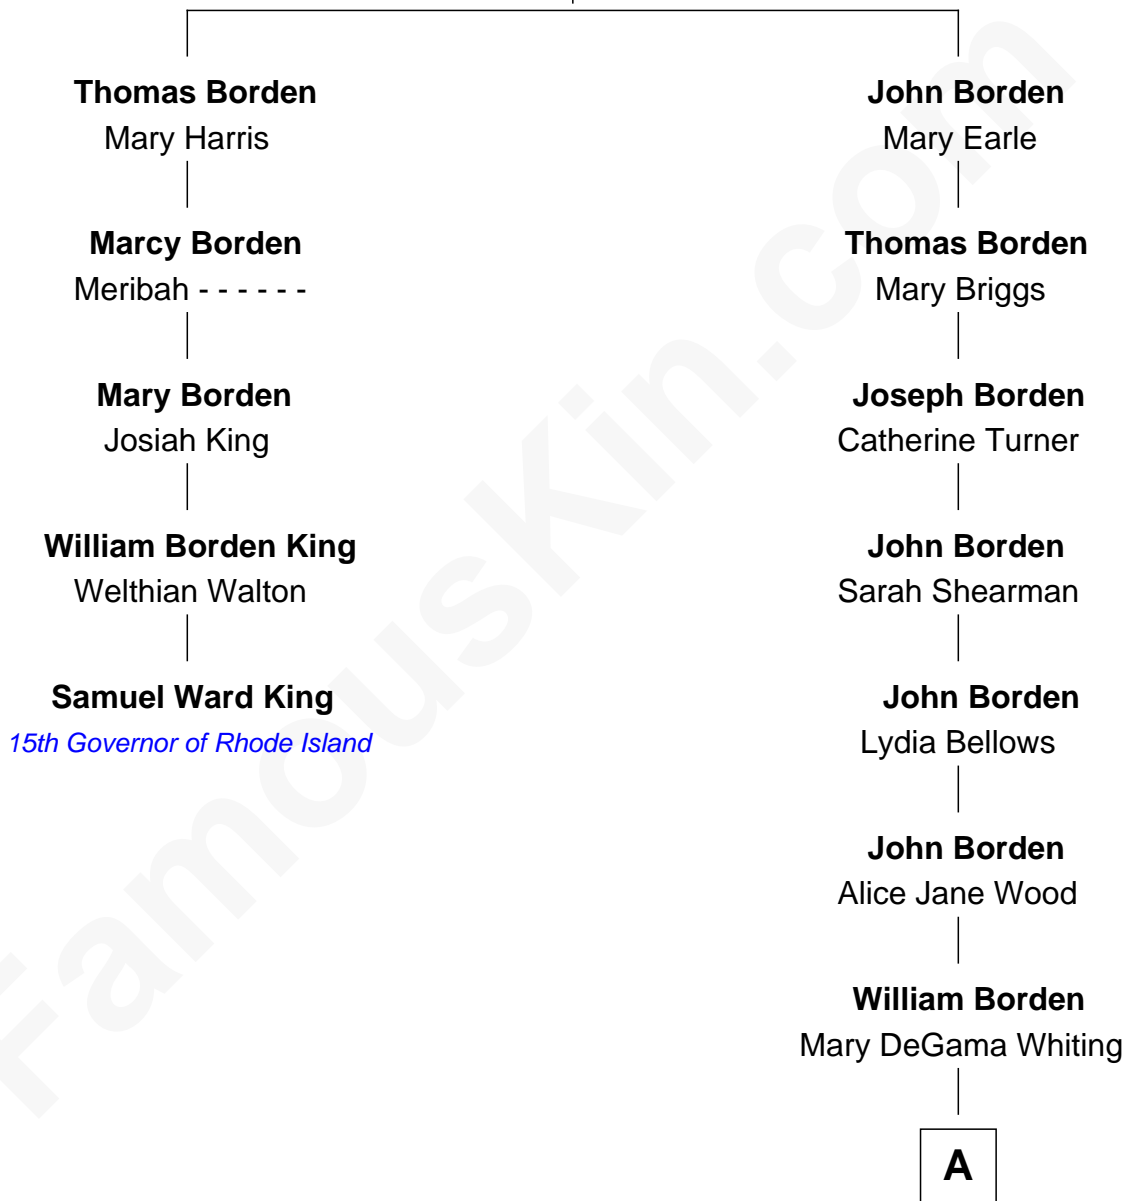

FamousKin.com

Relationship Chart of

Samuel Ward King

15th Governor of Rhode Island

4th cousin 5 times removed of

Adlai Stevenson III

U.S. Senator from Illinois

Richard Borden

Joane Fowle

A

—
John Borden

Ellen Wallace Waller

—
Ellen Borden

Adlai Ewing Stevenson

—
Adlai Stevenson III

U.S. Senator from Illinois

FamousKin.com