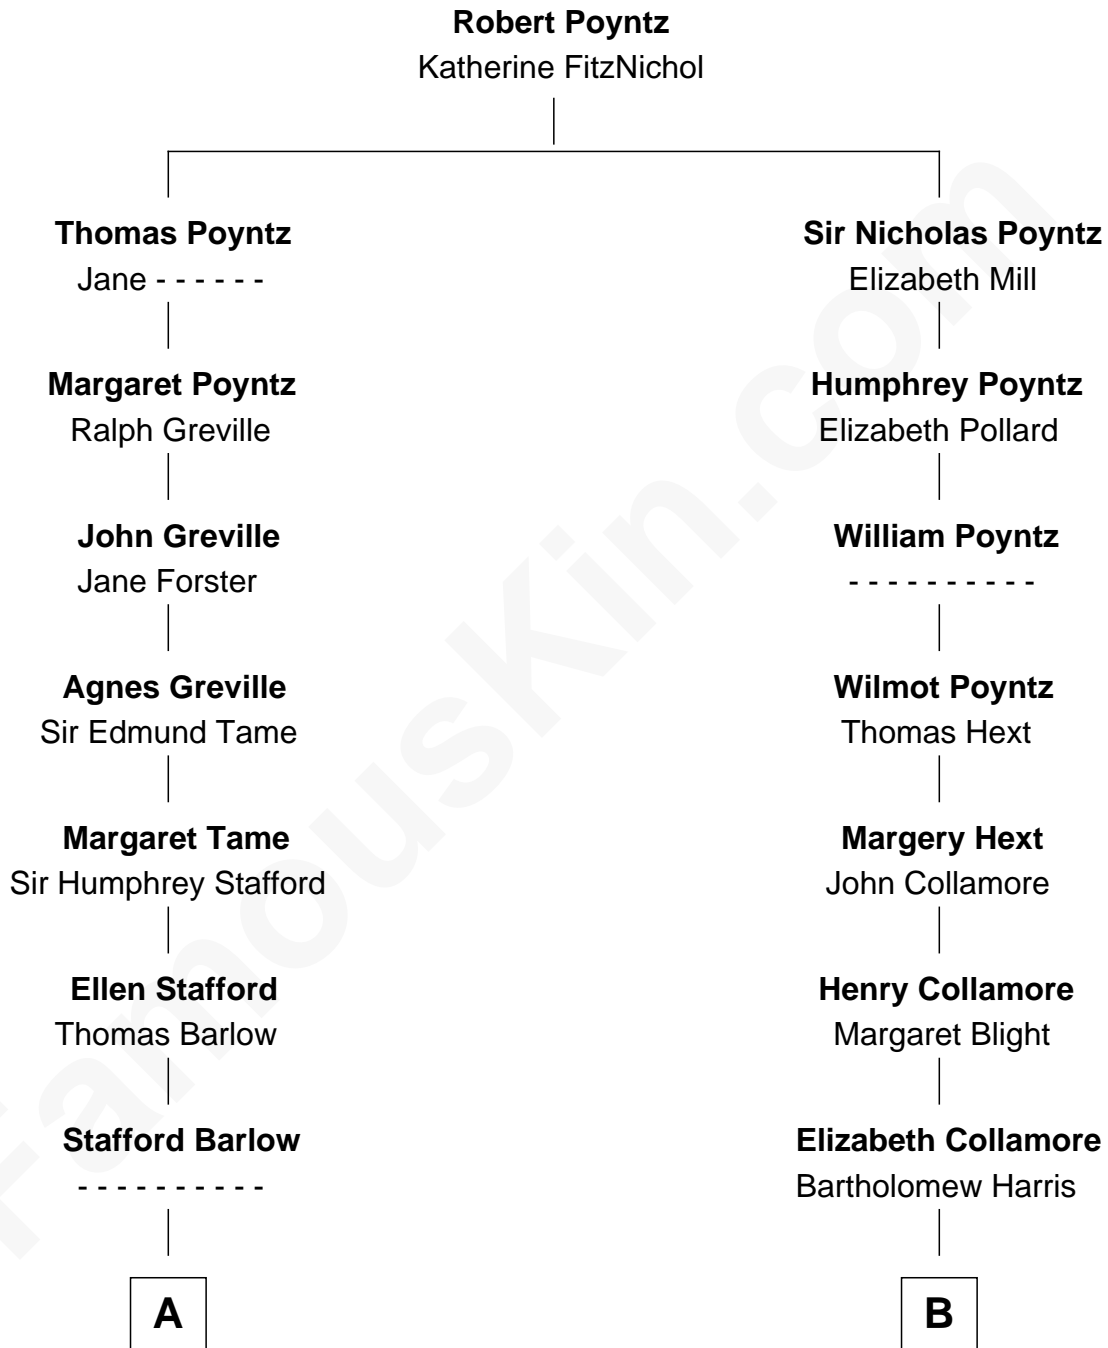

## Relationship Chart of

### Samuel Ward King

15th Governor of Rhode Island

13th cousin 5 times removed of

**Jodie Foster**

Movie Actress

C

Lucius Fisher Foster

Evelyn Della Almond