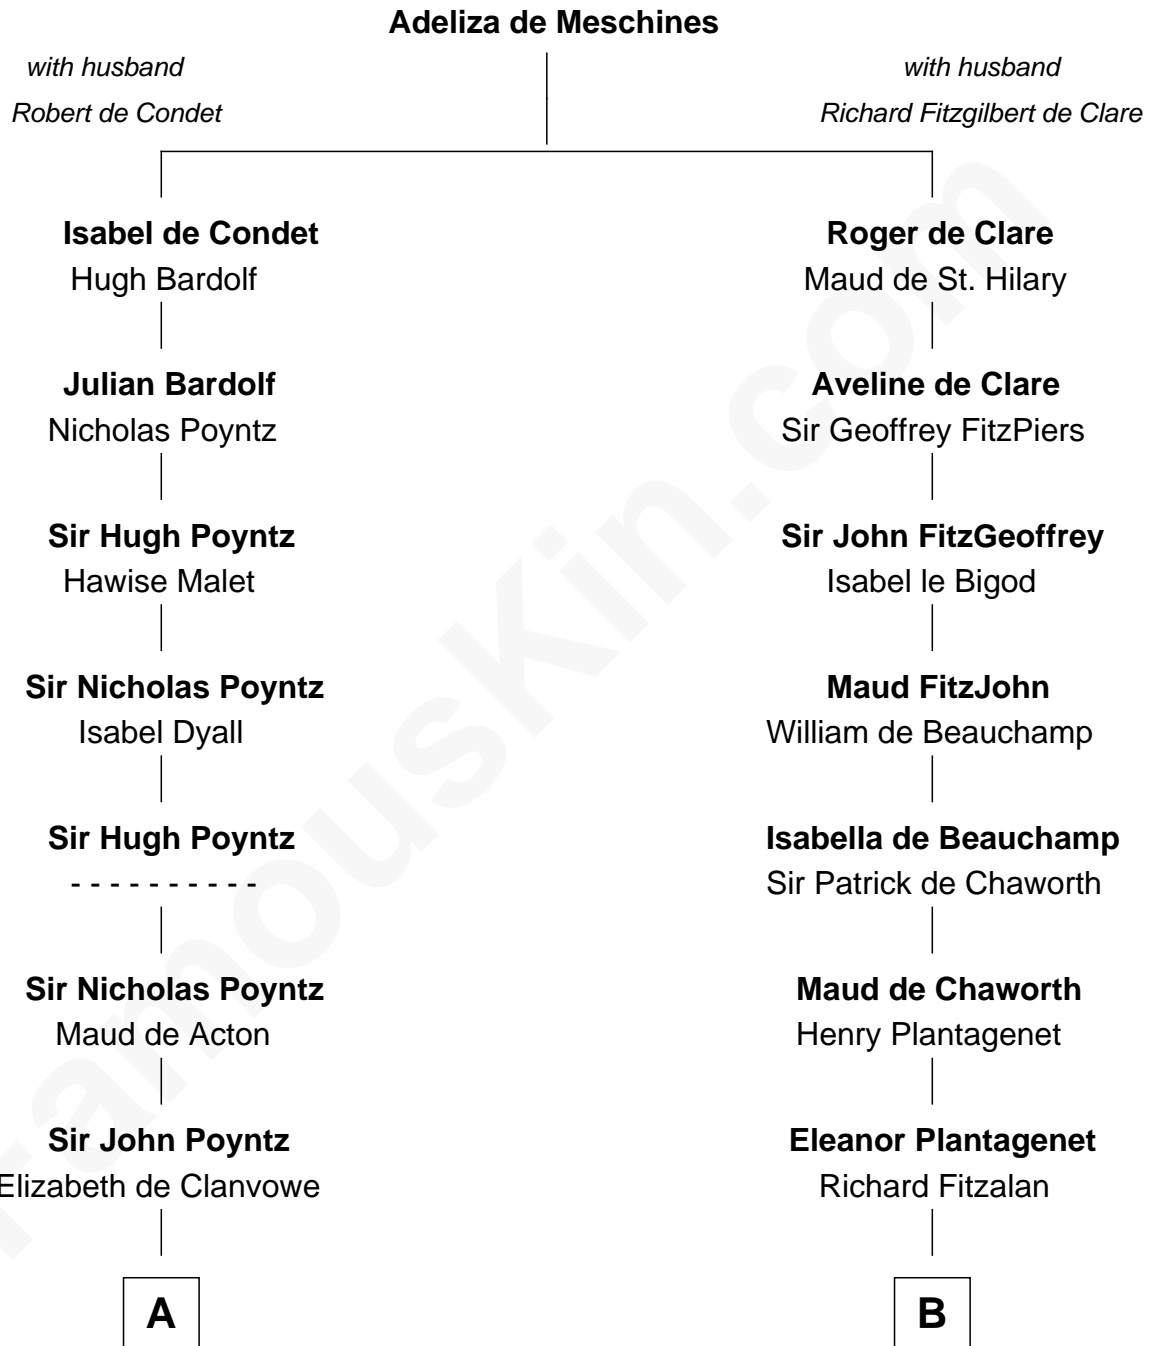

FamousKin.com

Relationship Chart of

Samuel Ward King

15th Governor of Rhode Island

20th cousin 1 time removed of

Henry Lee III

9th Governor of Virginia

C

Samuel Greene

Mary Gorton

Samuel Greene
Sarah Coggeshall

Mercy Green
John Walton

Welthian Walton
William Borden King

Samuel Ward King
15th Governor of Rhode Island

D

Laetitia Corbin