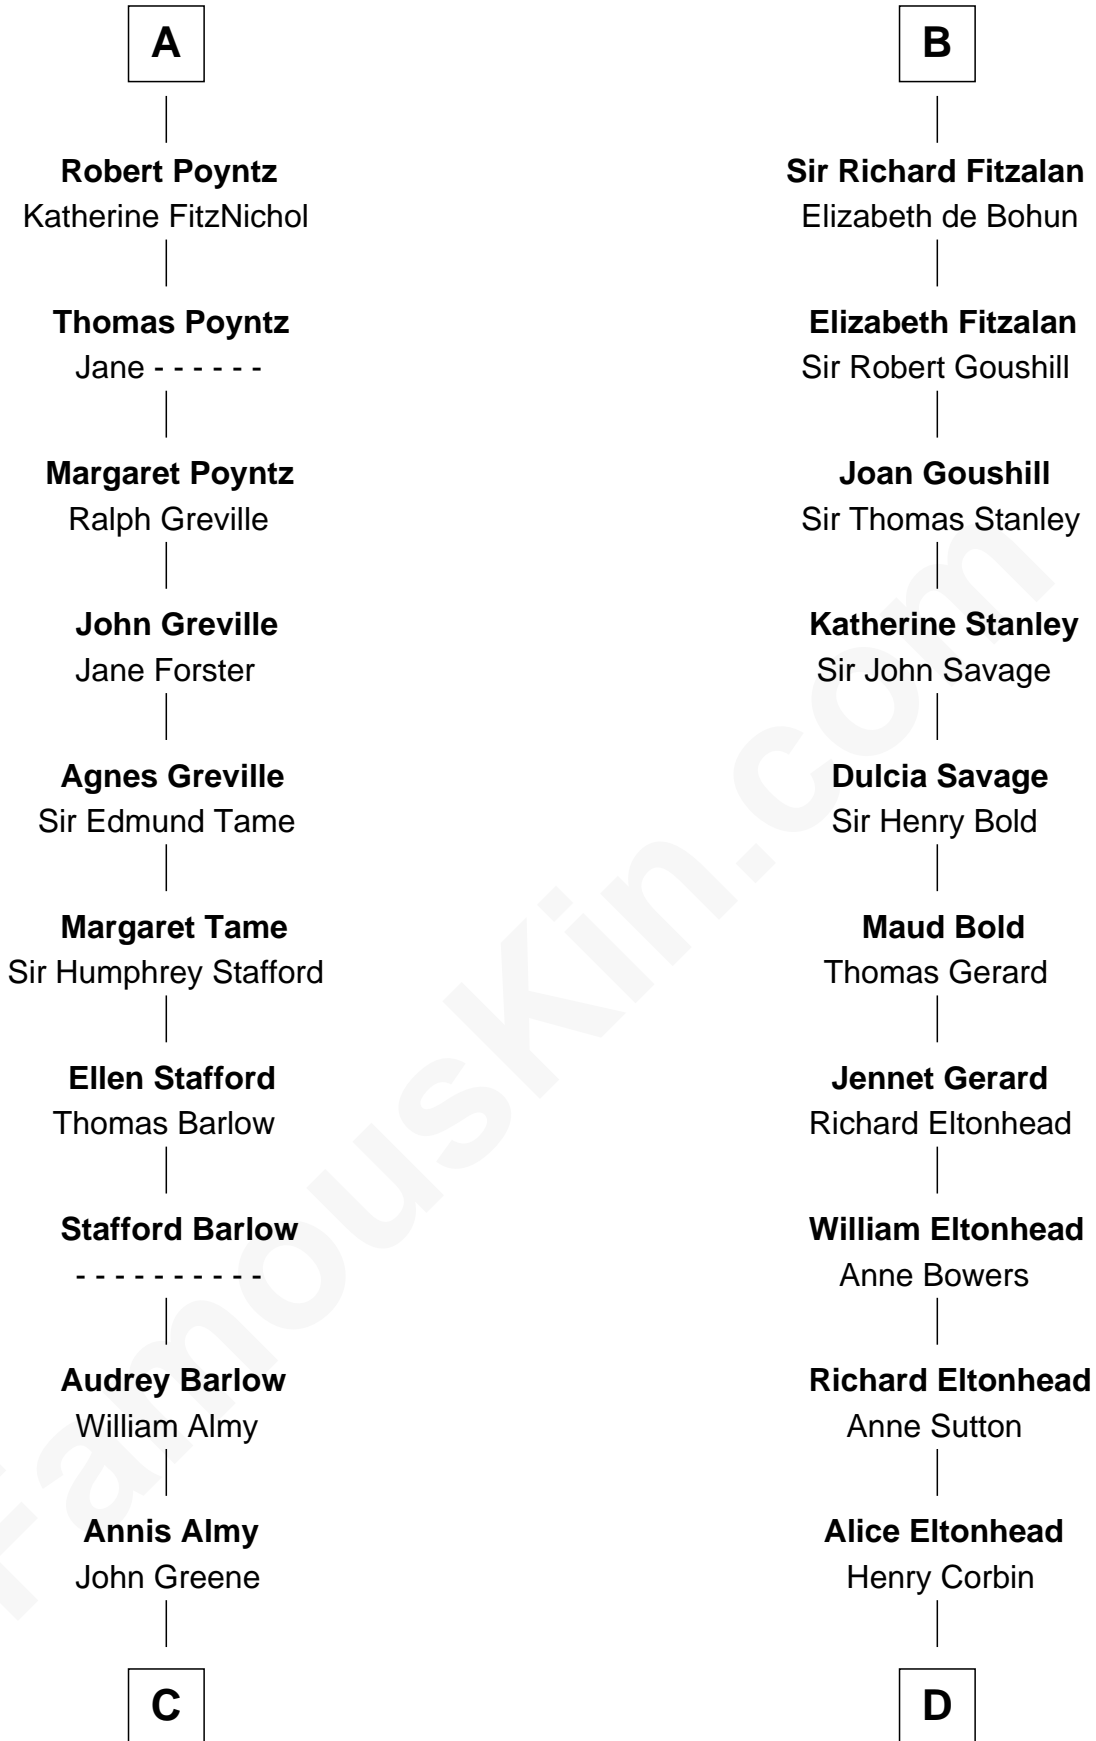

FamousKin.com

Relationship Chart of

Samuel Ward King

15th Governor of Rhode Island

20th cousin 1 time removed of

Henry Lee III

9th Governor of Virginia

C

Samuel Greene

Mary Gorton

Samuel Greene
Sarah Coggeshall

Mercy Green
John Walton

Welthian Walton
William Borden King

Samuel Ward King
15th Governor of Rhode Island

D

Laetitia Corbin