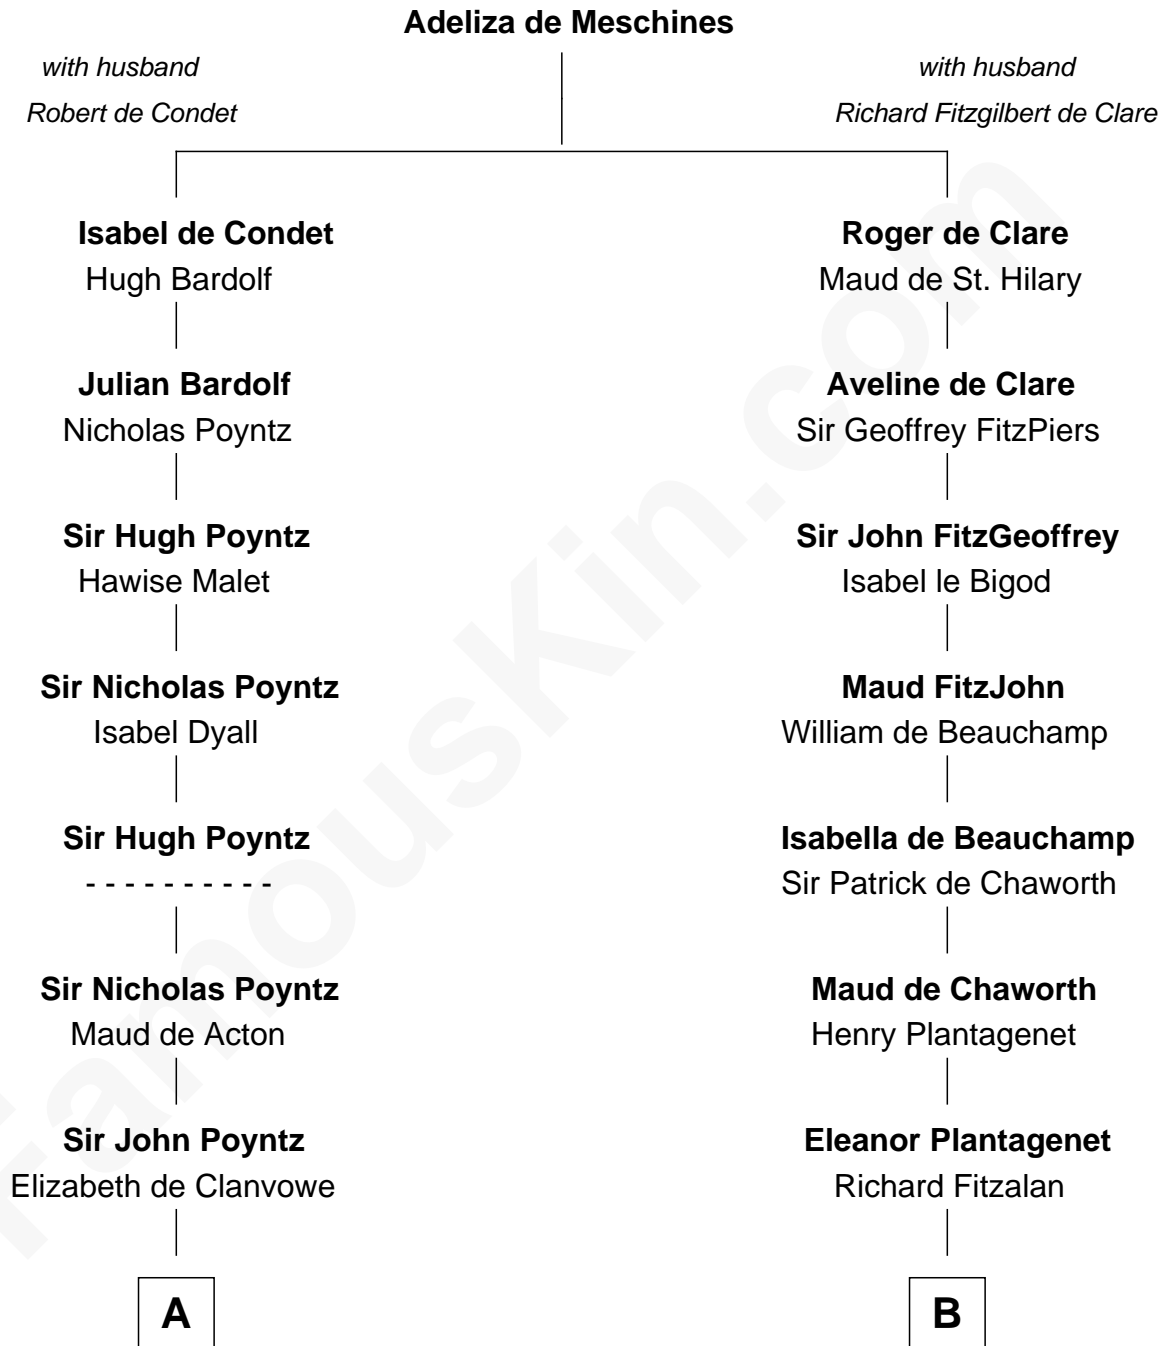

FamousKin.com

Relationship Chart of

Samuel Ward King

15th Governor of Rhode Island

21st cousin of

General Robert E. Lee

Confederate Army - U.S. Civil War

C

Samuel Greene

Mary Gorton

Samuel Greene
Sarah Coggeshall

Mercy Green
John Walton

Welthian Walton
William Borden King

Samuel Ward King
15th Governor of Rhode Island

D

Laetitia Corbin