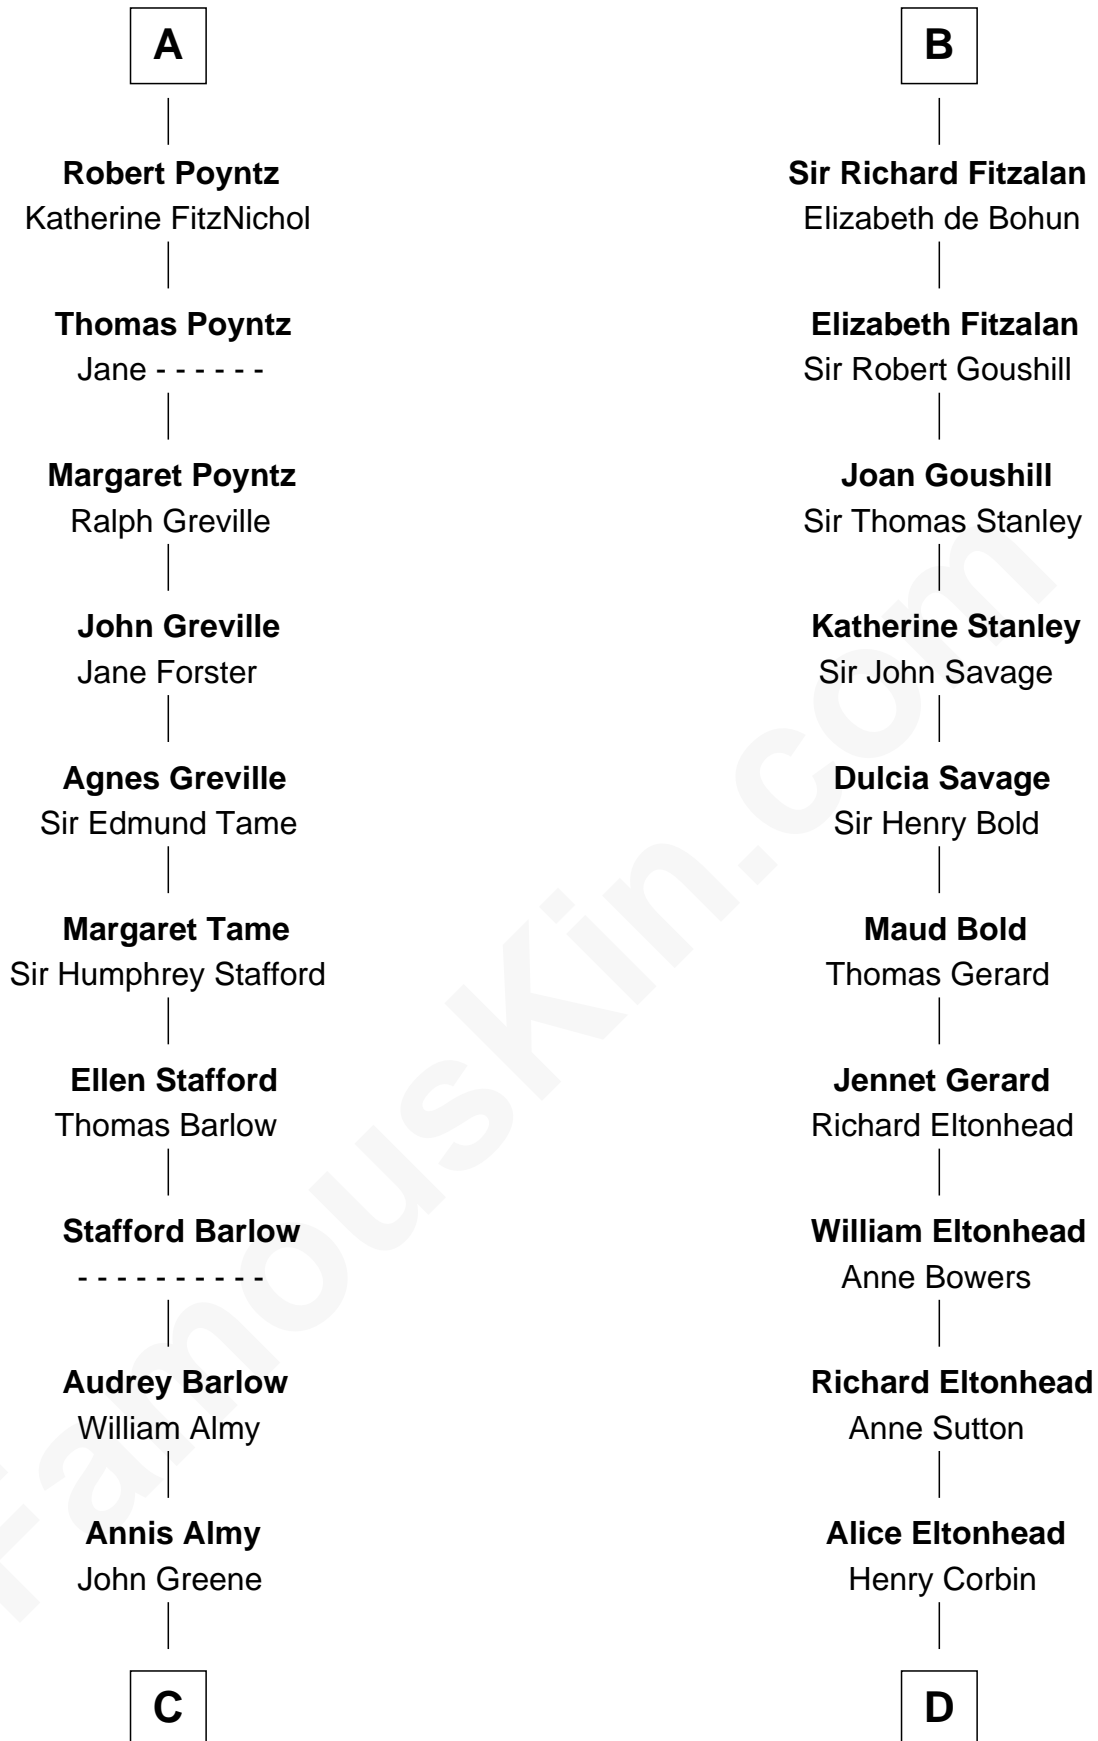

FamousKin.com

Relationship Chart of

Samuel Ward King

15th Governor of Rhode Island

21st cousin of

General Robert E. Lee

Confederate Army - U.S. Civil War

C

Samuel Greene

Mary Gorton

Samuel Greene
Sarah Coggeshall

Mercy Green
John Walton

Welthian Walton
William Borden King

Samuel Ward King
15th Governor of Rhode Island

D

Laetitia Corbin