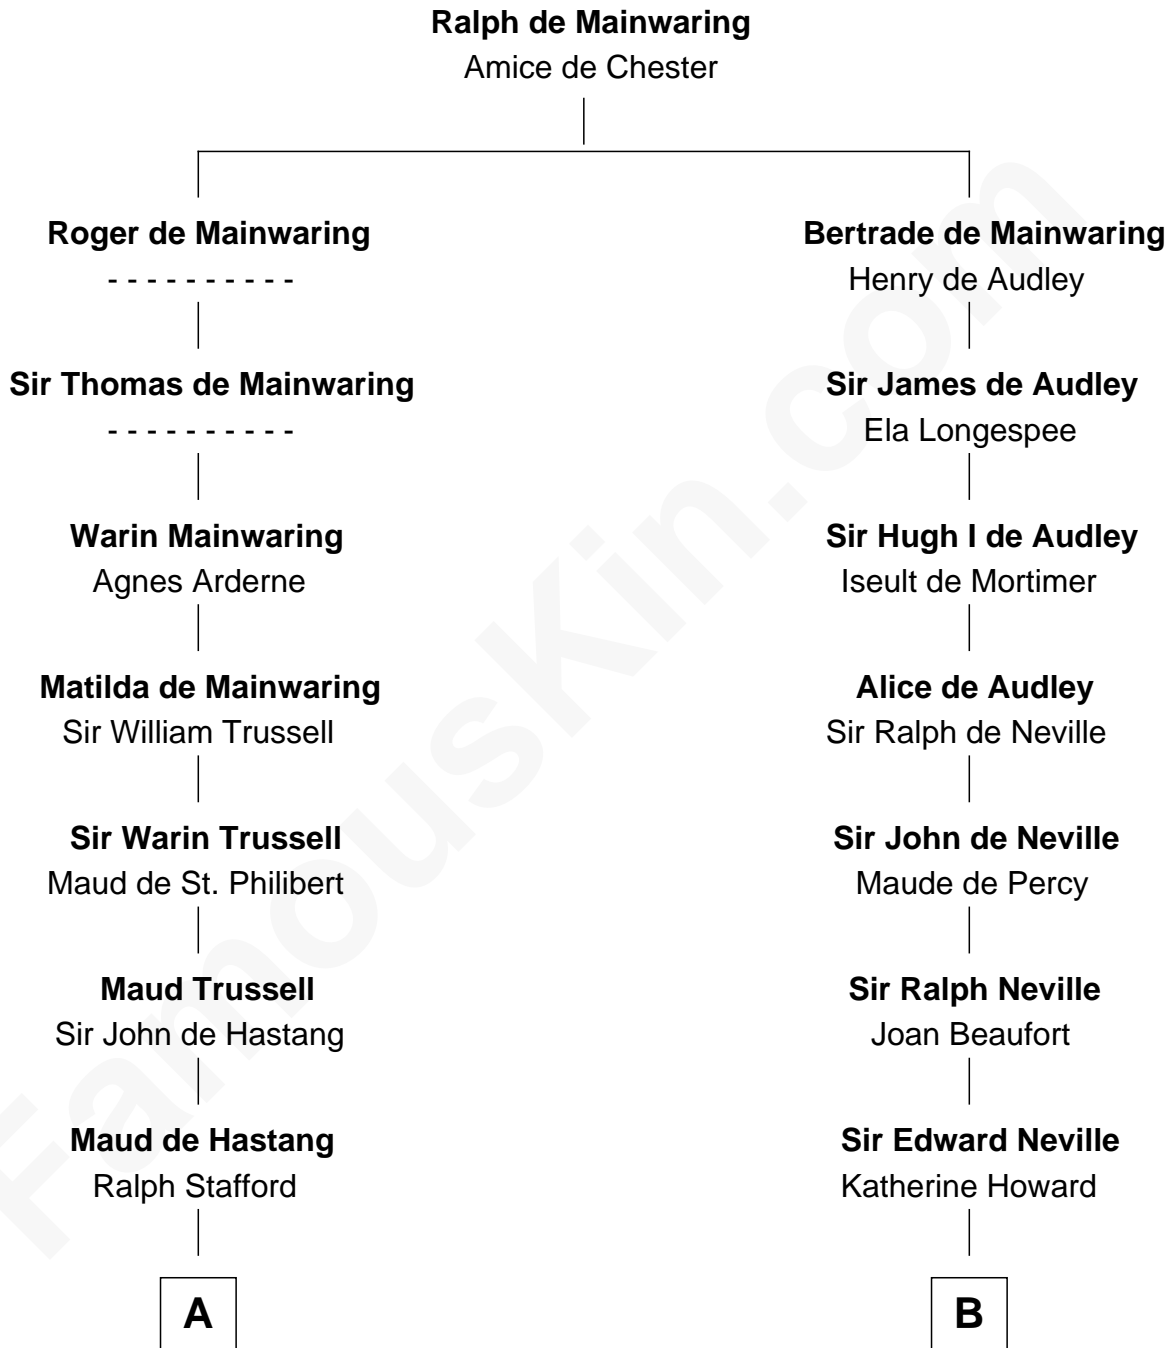

## Relationship Chart of

### Samuel Ward King

15th Governor of Rhode Island

19th cousin 1 time removed of

**General Robert E. Lee**

Confederate Army - U.S. Civil War

**C**

**Samuel Greene**  
Sarah Coggeshall

**Mercy Green**  
John Walton

**Welthian Walton**  
William Borden King

**Samuel Ward King**  
*15th Governor of Rhode Island*

**D**

**Col. Henry Lee**  
Lucy Grymes

**Maj. Gen. Henry Lee**  
Anne Hill Carter

**General Robert E. Lee**  
*Confederate Army - U.S. Civil War*