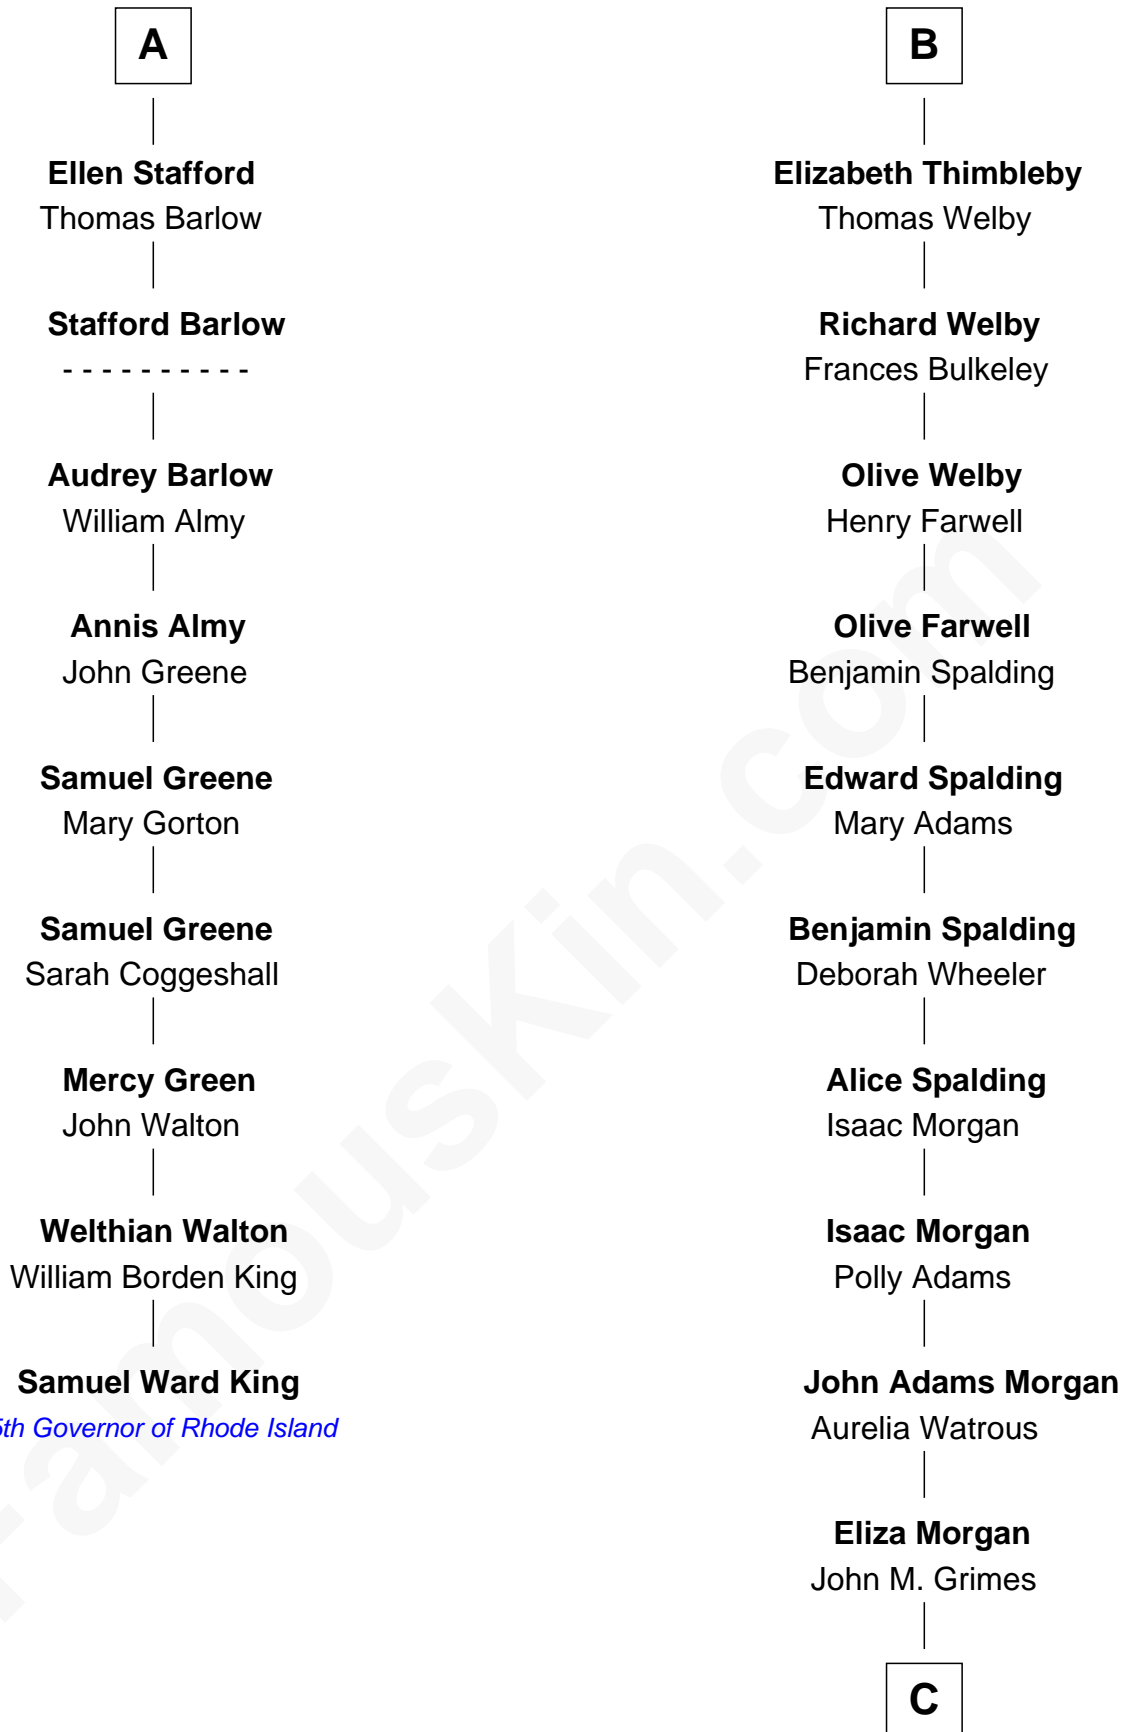

FamousKin.com

Relationship Chart of

Samuel Ward King

15th Governor of Rhode Island

15th cousin 6 times removed of

Linda Hamilton

TV and Movie Actress

C

Aurelia Morgan Grimes

Stephen P. Holt

Taylor Holt

Frances Kyle

Dr. Richard Huckstep Holt

Mildred Alberta Derby

Barbara Kyle Holt

Dr. Carroll Stanford Hamilton