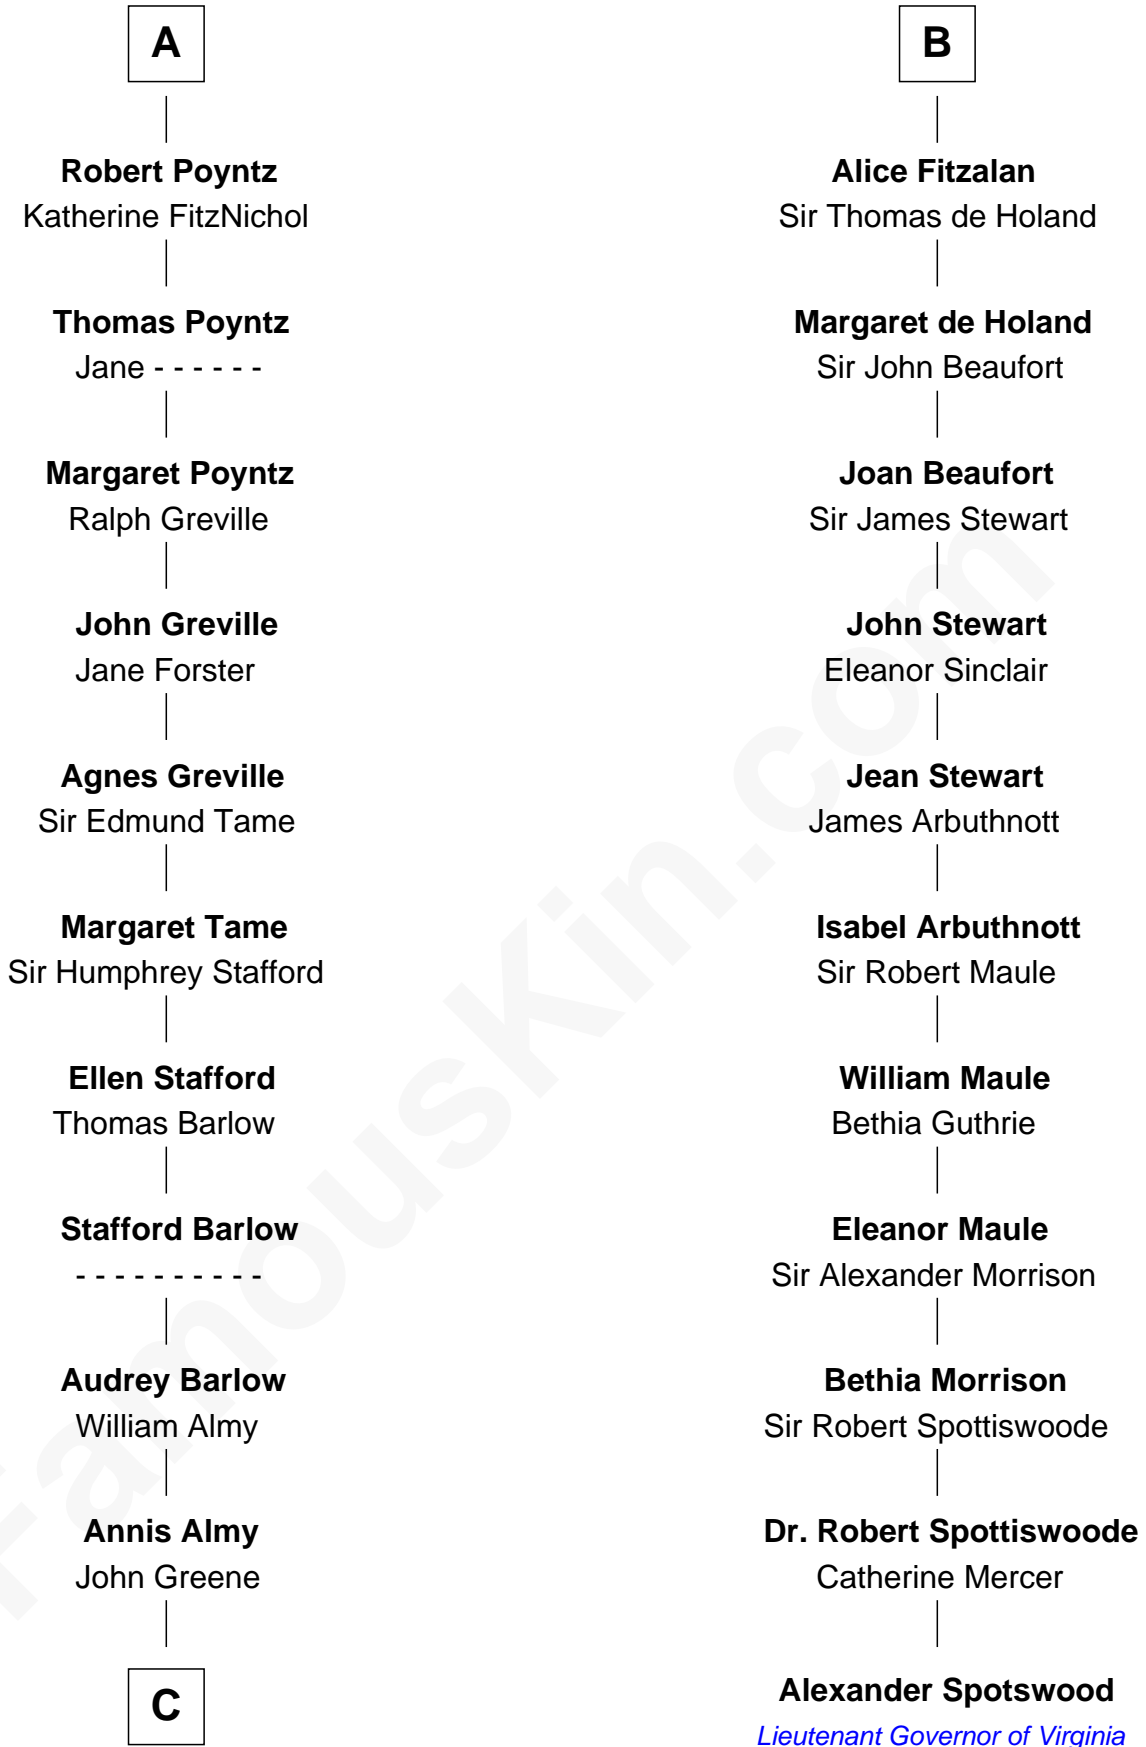

FamousKin.com

Relationship Chart of

Samuel Ward King

15th Governor of Rhode Island

17th cousin 4 times removed of

Alexander Spotswood

Lieutenant Governor of Virginia

C

—
Samuel Greene

Mary Gorton

—
Samuel Greene
Sarah Coggeshall

—
Mercy Green
John Walton

—
Welthian Walton
William Borden King

—
Samuel Ward King
15th Governor of Rhode Island

FamousKin.com