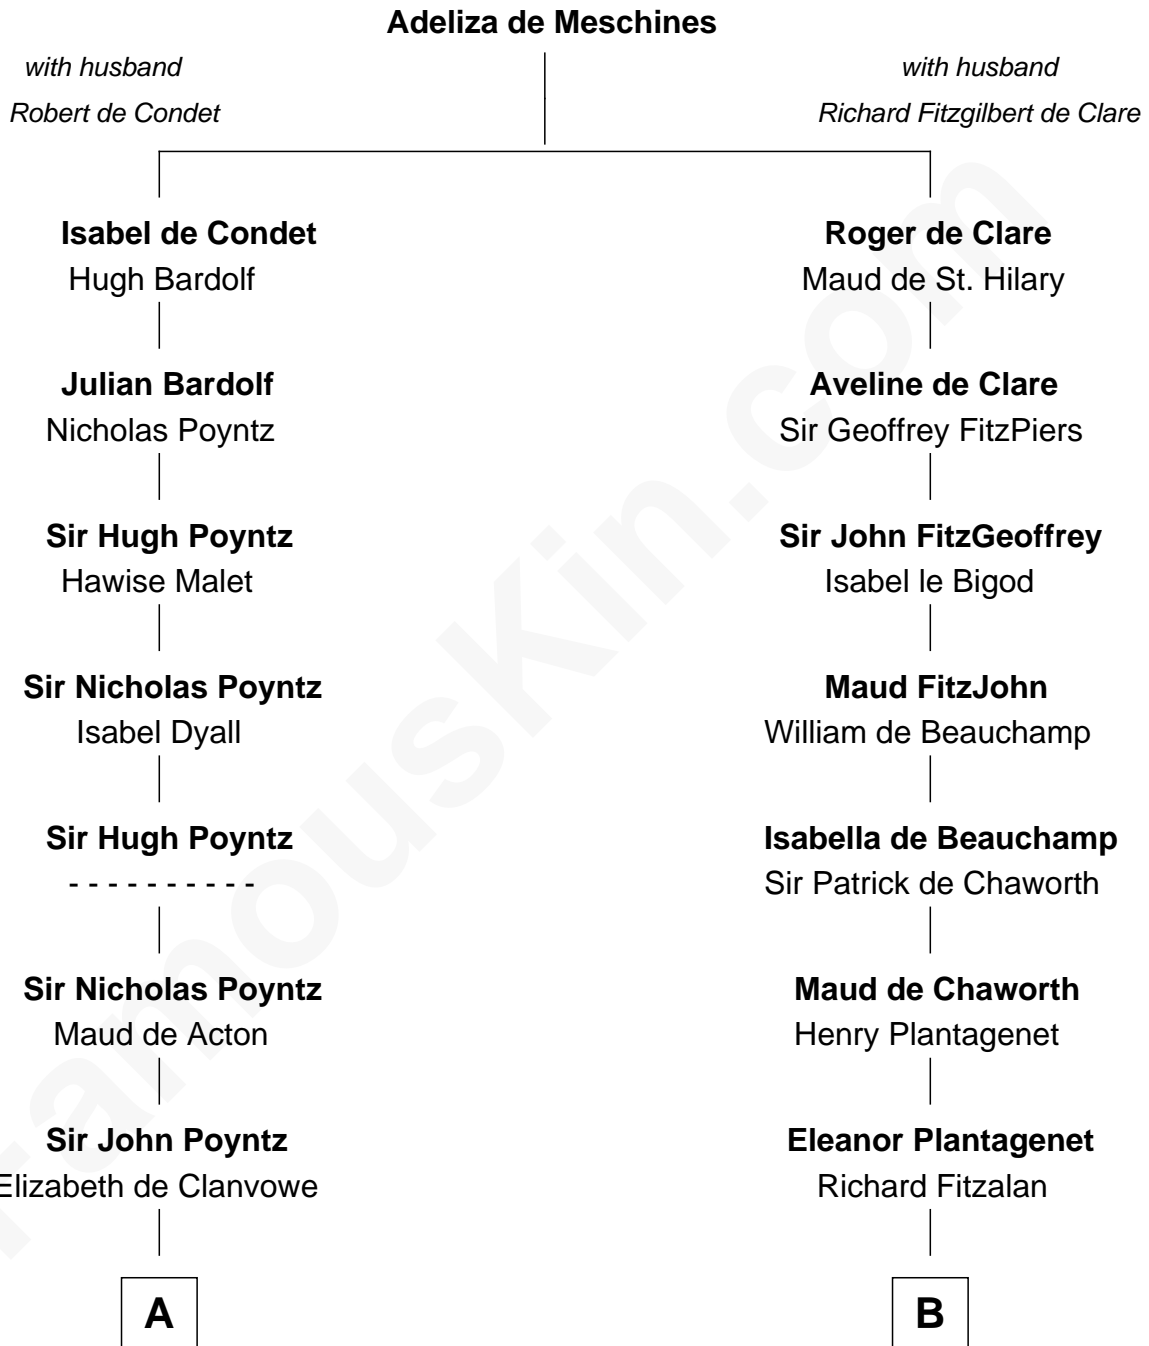

FamousKin.com

Relationship Chart of

Samuel Ward King

15th Governor of Rhode Island

17th cousin 4 times removed of

Alexander Spotswood

Lieutenant Governor of Virginia

C

—
Samuel Greene

Mary Gorton

—
Samuel Greene
Sarah Coggeshall

—
Mercy Green
John Walton

—
Welthian Walton
William Borden King

—
Samuel Ward King
15th Governor of Rhode Island

FamousKin.com