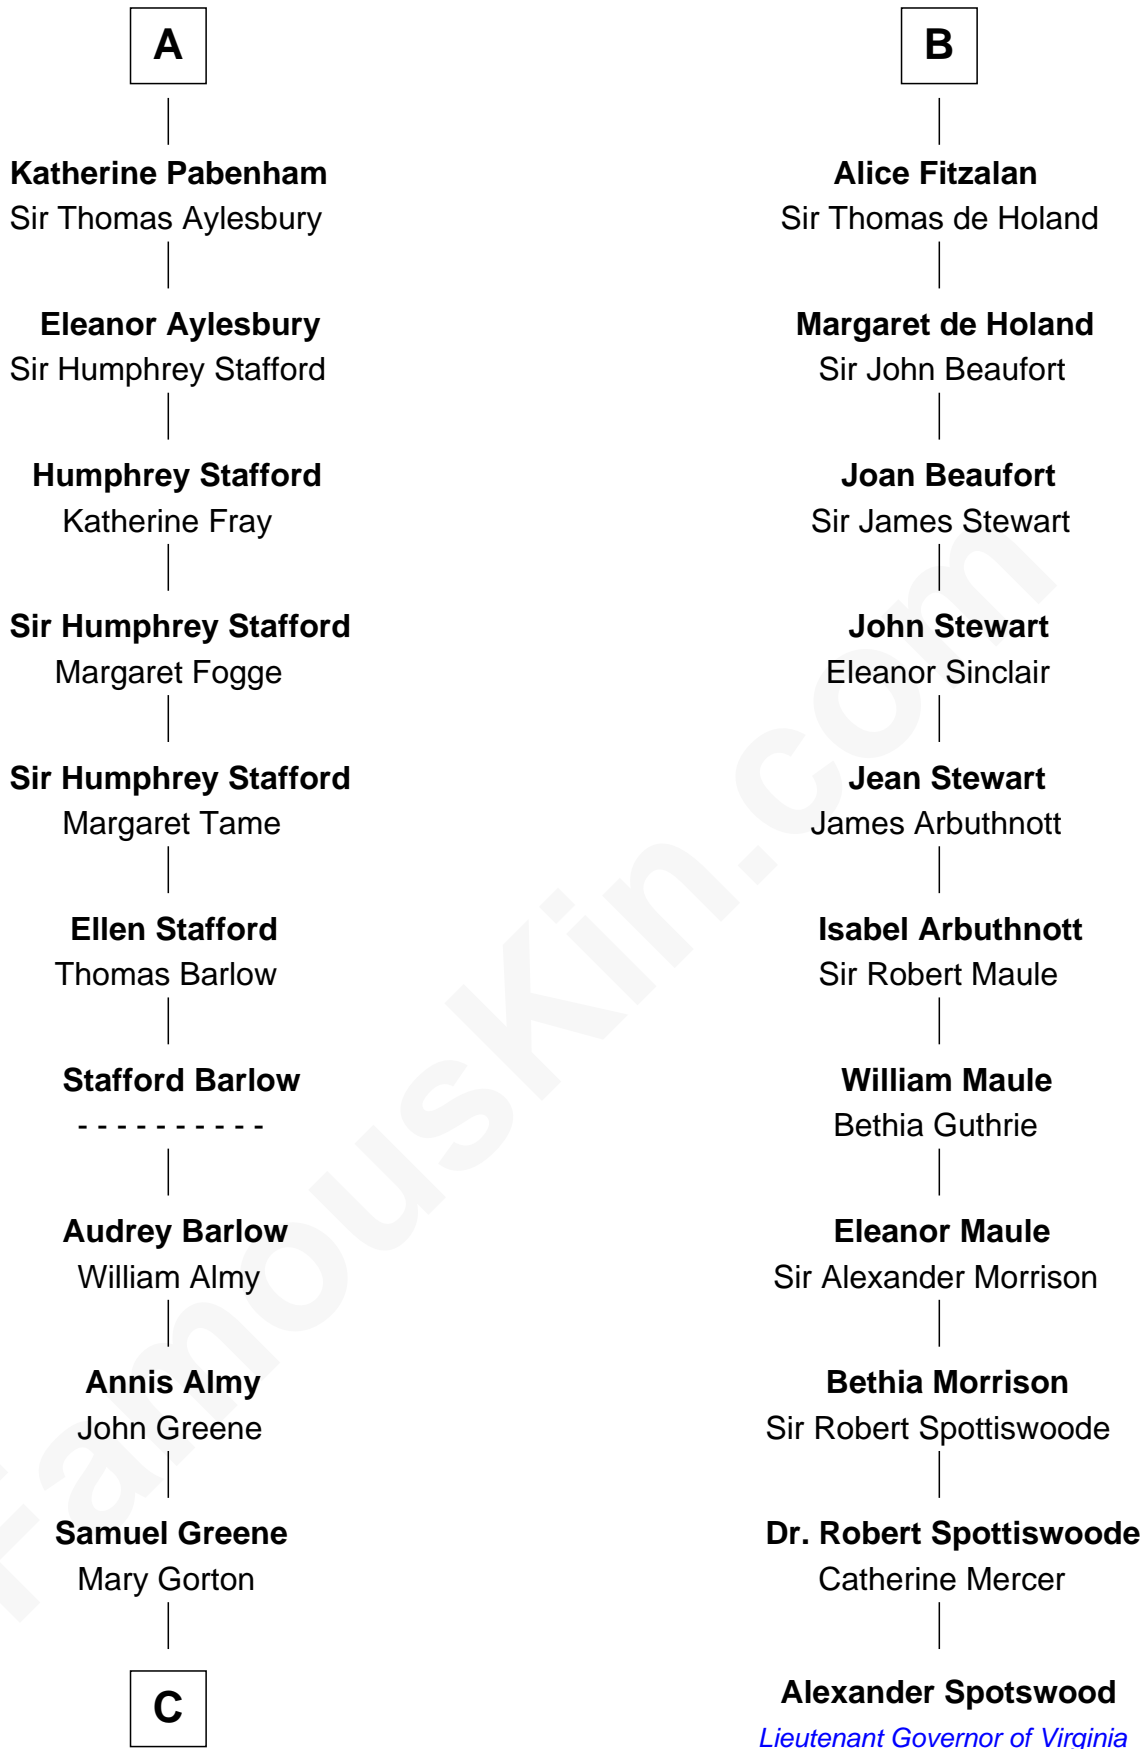

FamousKin.com

Relationship Chart of

Samuel Ward King

15th Governor of Rhode Island

17th cousin 3 times removed of

Alexander Spotswood

Lieutenant Governor of Virginia

C

—
Samuel Greene
Sarah Coggeshall

—
Mercy Green
John Walton

—
Welthian Walton
William Borden King

—
Samuel Ward King
15th Governor of Rhode Island

FamousKin.com