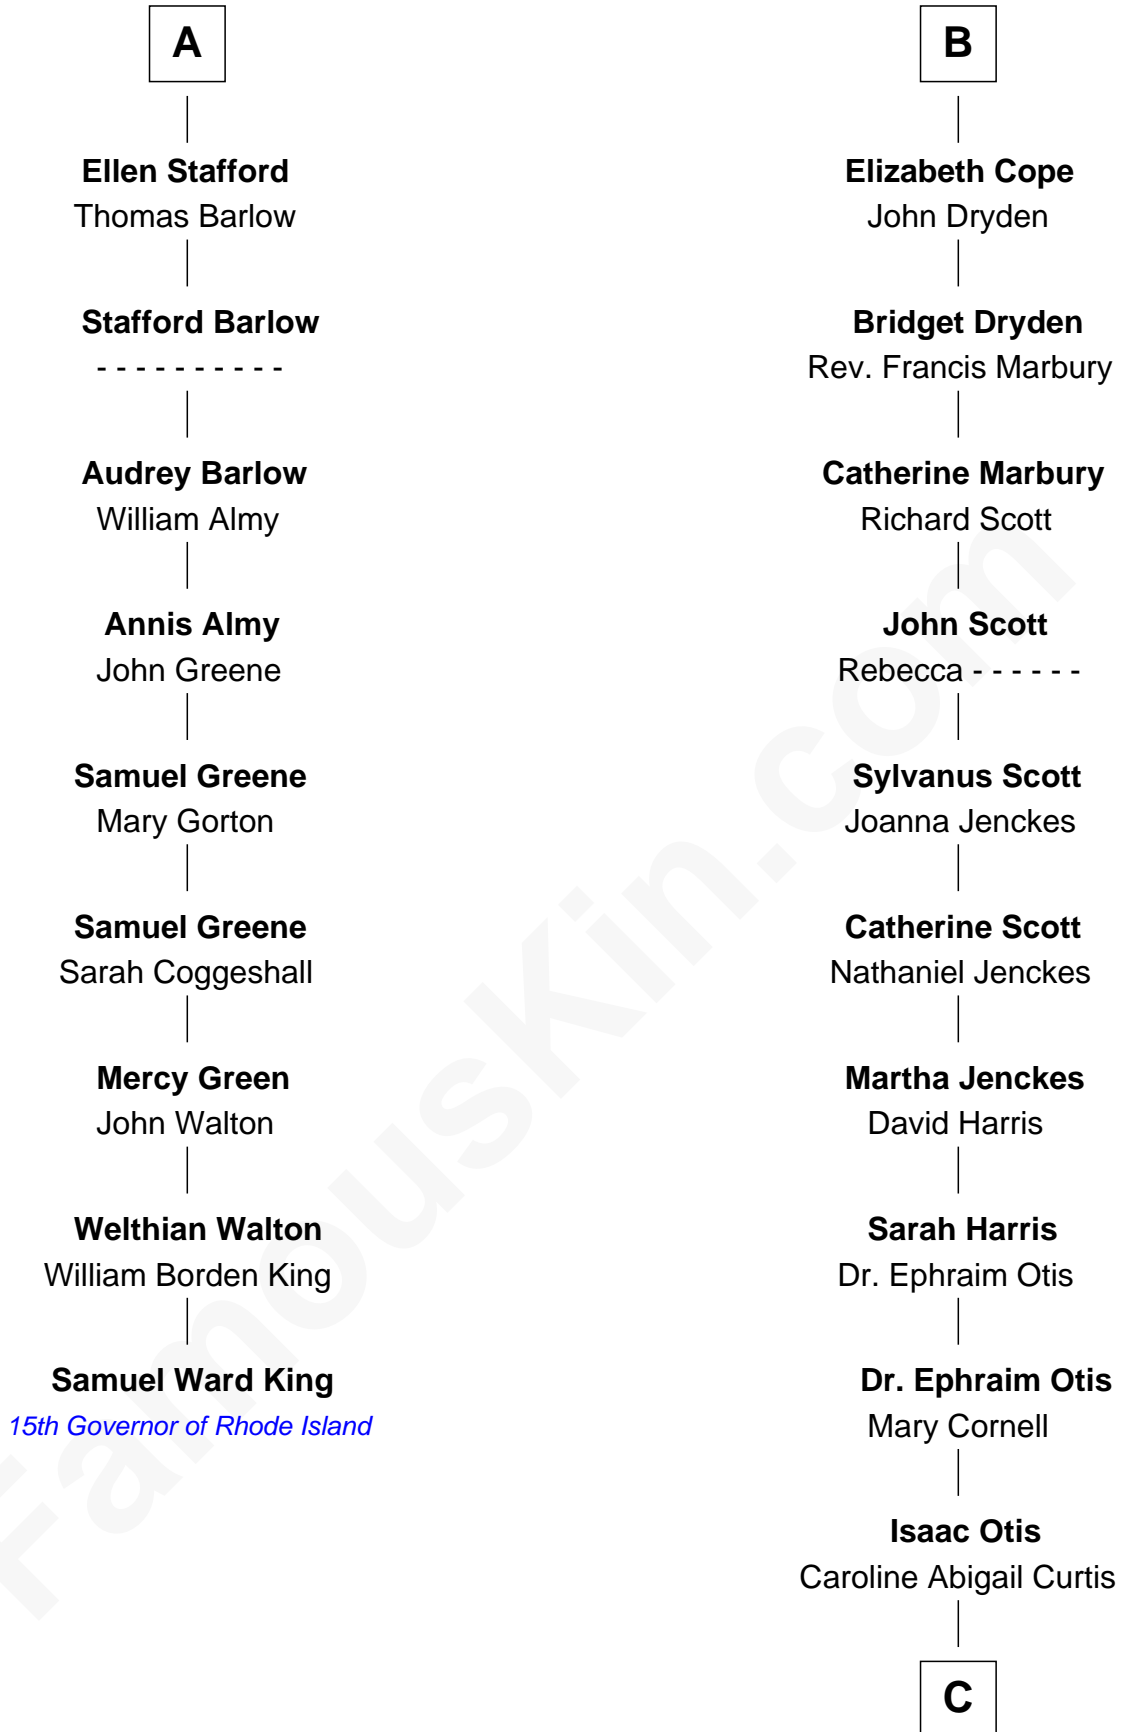

## Relationship Chart of

### Samuel Ward King

15th Governor of Rhode Island

15th cousin 4 times removed of

**Amelia Earhart**

Aviation Pioneer

C

**Alfred Gideon Otis**  
Amelia Josephine Harres

**Amelia Otis**  
Edwin Stanton Earhart

**Amelia Earhart**  
*Aviation Pioneer*

FamousKin.com