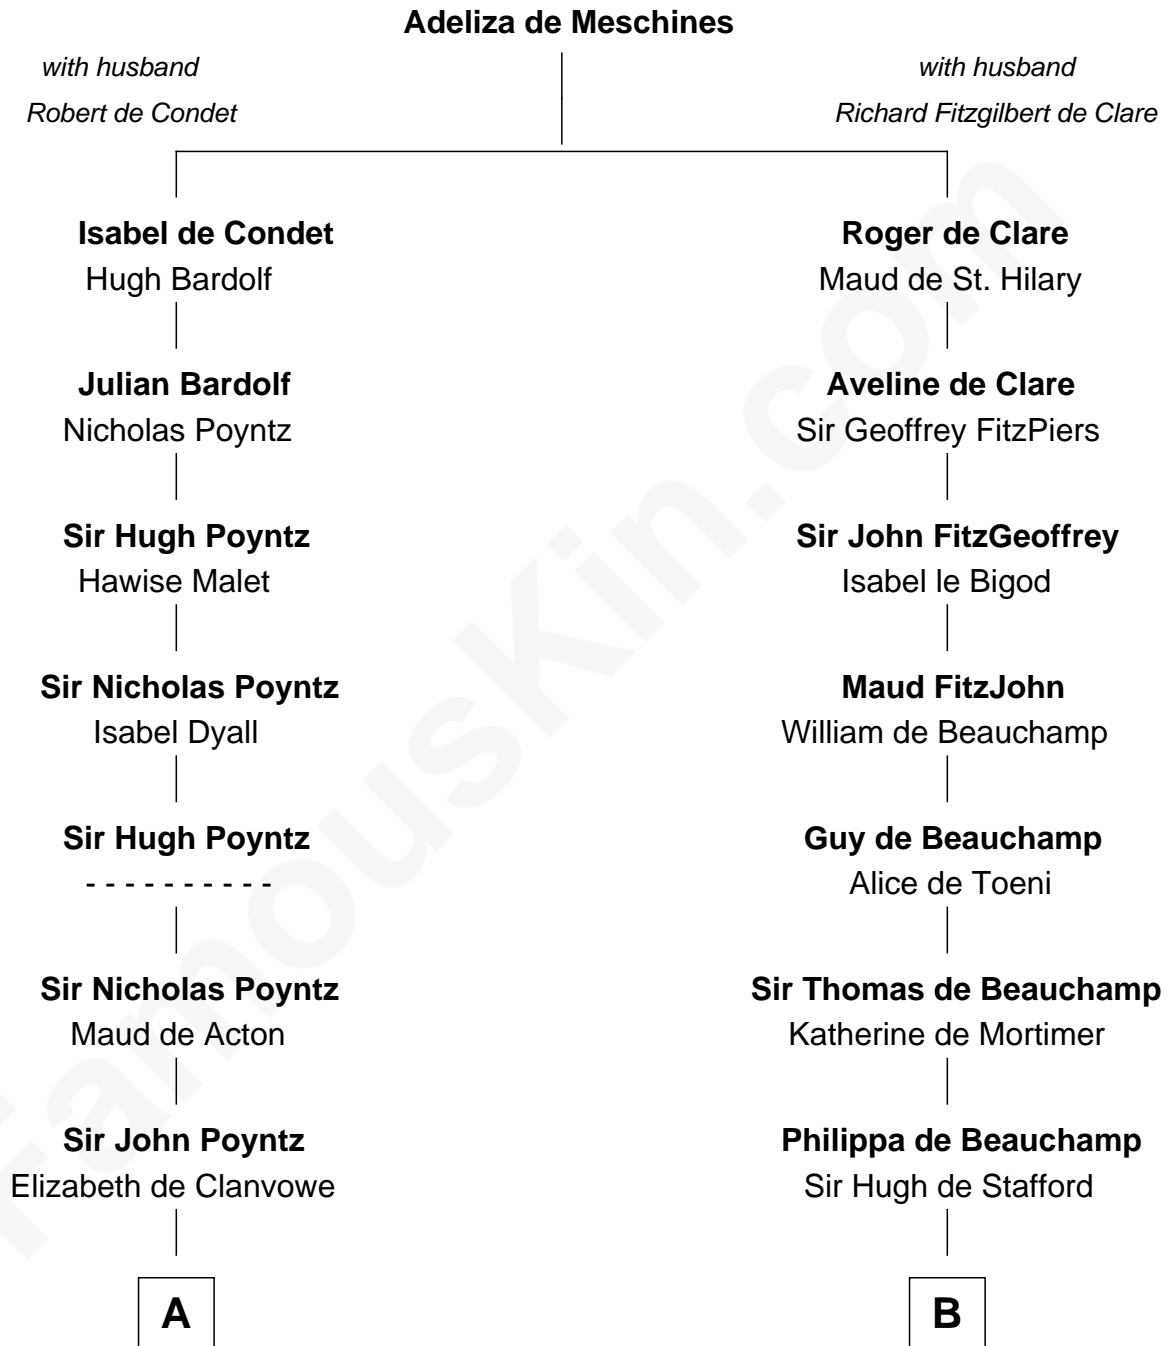

FamousKin.com

Relationship Chart of

Samuel Ward King

15th Governor of Rhode Island

20th cousin 1 time removed of

William Henry Harrison

9th U.S. President

C

Samuel Greene

Mary Gorton

Samuel Greene
Sarah Coggeshall

Mercy Green
John Walton

Welthian Walton
William Borden King

Samuel Ward King
15th Governor of Rhode Island

D

Benjamin Harrison