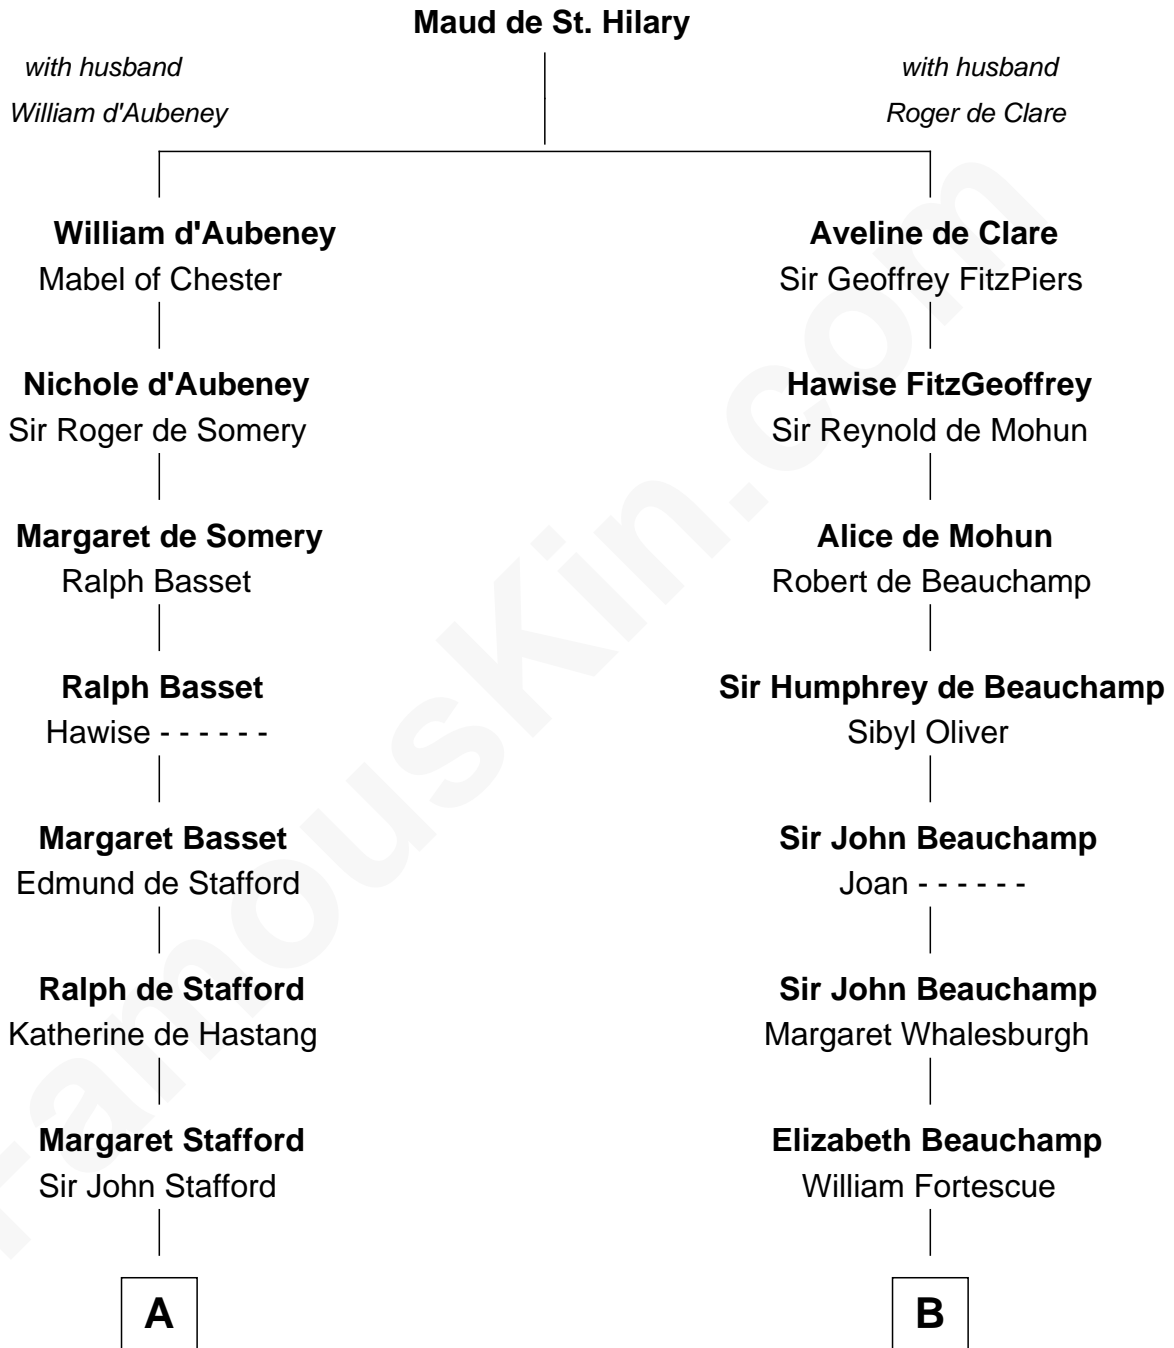

FamousKin.com

Relationship Chart of

Samuel Ward King

15th Governor of Rhode Island

21st cousin of

Harriet Beecher Stowe

Author of *Uncle Tom's Cabin*

C

Samuel Greene

Mary Gorton

Samuel Greene
Sarah Coggeshall

Mercy Green
John Walton

Welthian Walton
William Borden King

Samuel Ward King
15th Governor of Rhode Island

D

Col. Andrew Ward