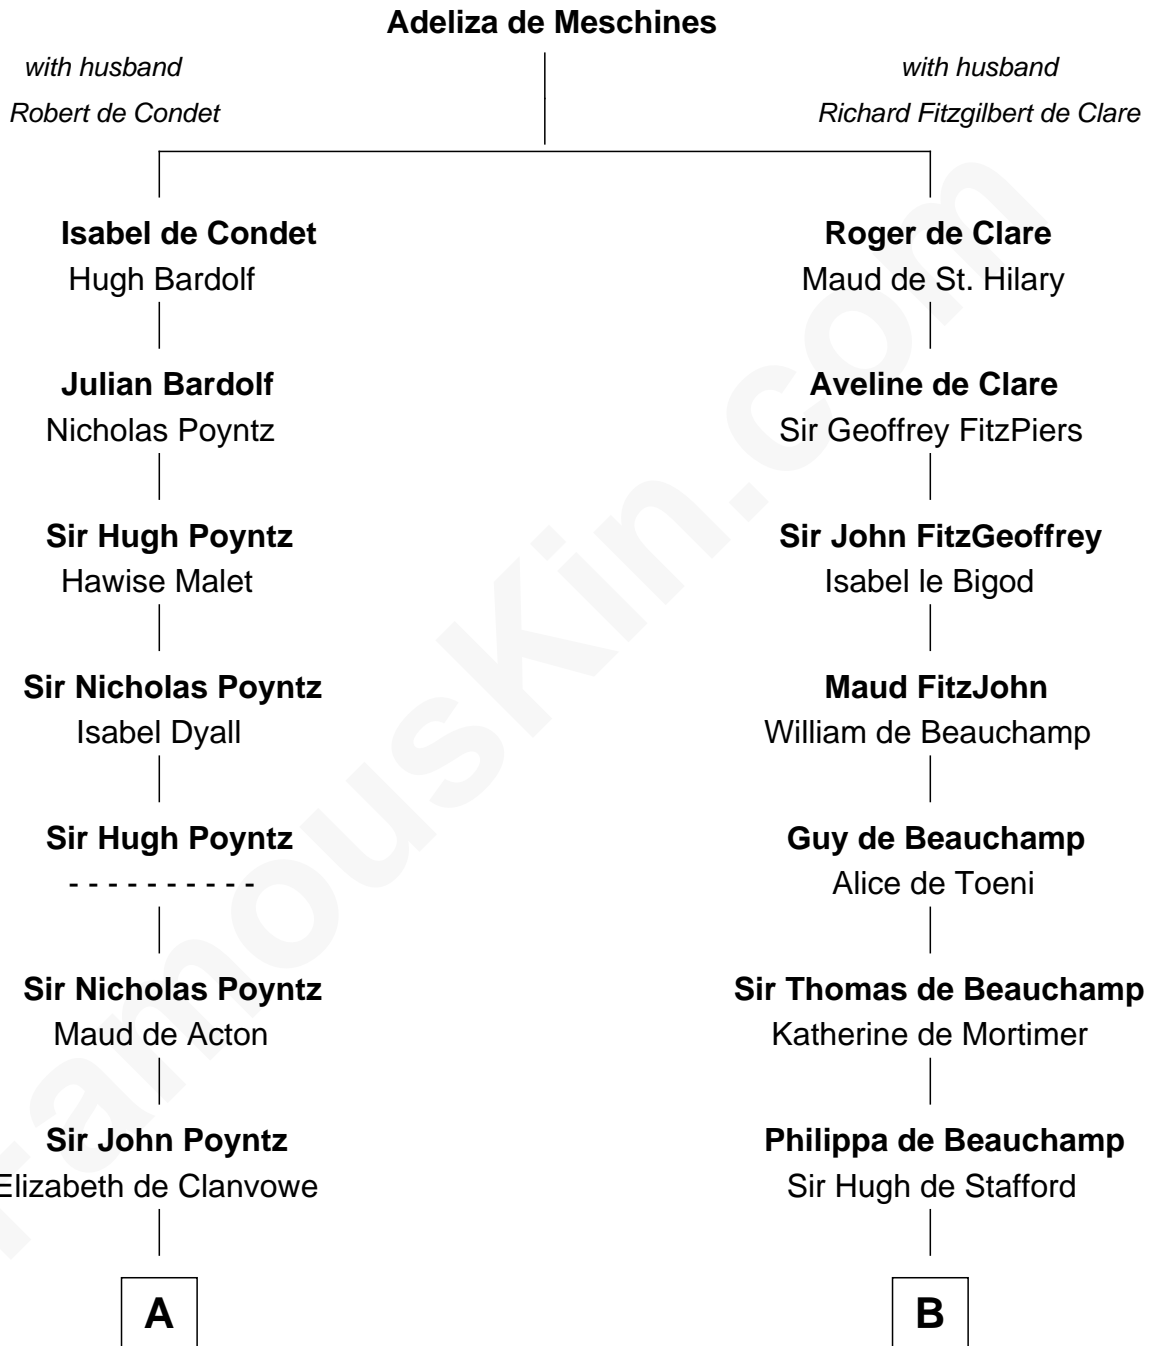

FamousKin.com

Relationship Chart of

Samuel Ward King

15th Governor of Rhode Island

19th cousin 2 times removed of

Benjamin Harrison V

Signer of the Declaration of Independence

C

Samuel Greene

Mary Gorton

Samuel Greene
Sarah Coggeshall

Mercy Green
John Walton

Welthian Walton
William Borden King

Samuel Ward King
15th Governor of Rhode Island

D

Benjamin Harrison