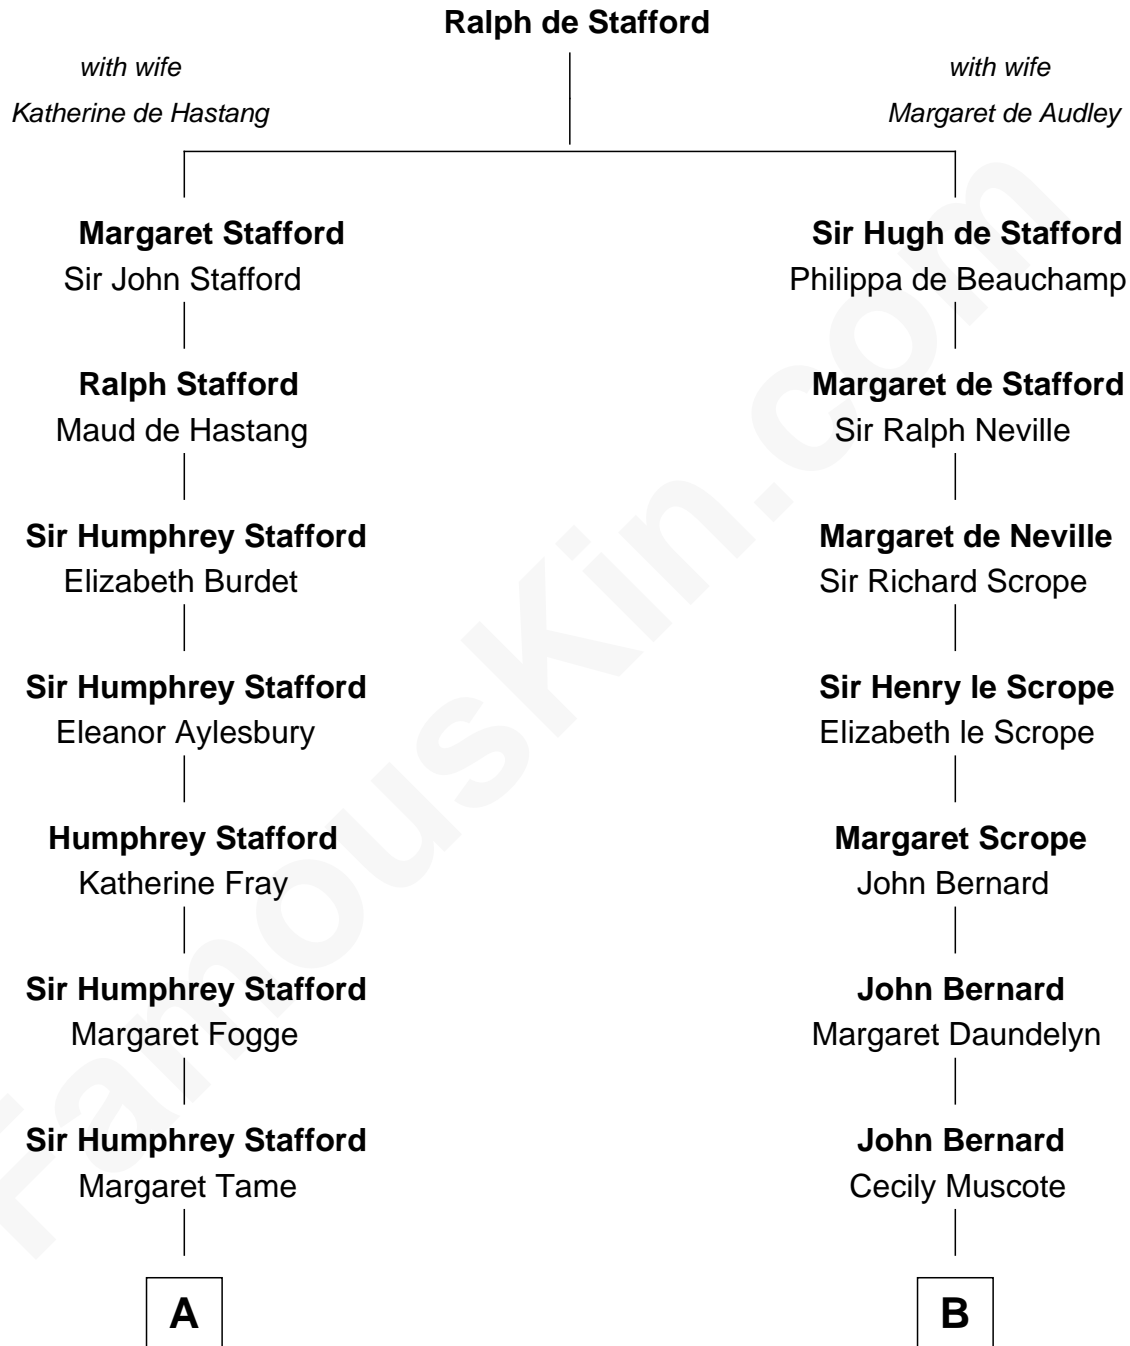

FamousKin.com

Relationship Chart of

Samuel Ward King

15th Governor of Rhode Island

13th cousin 2 times removed of

Benjamin Harrison V

Signer of the Declaration of Independence

A

Ellen Stafford
Thomas Barlow

Stafford Barlow

Audrey Barlow
William Almy

Annis Almy
John Greene

Samuel Greene
Mary Gorton

Samuel Greene
Sarah Coggeshall

Mercy Green
John Walton

Welthian Walton
William Borden King

Samuel Ward King
15th Governor of Rhode Island

B

Francis Bernard
Alice Hazlewood

Elizabeth Bernard
Thomas Harrison

Probable

Benjamin Harrison
Mary -----

Benjamin Harrison
Hannah Churchill

Benjamin Harrison
Elizabeth Burwell