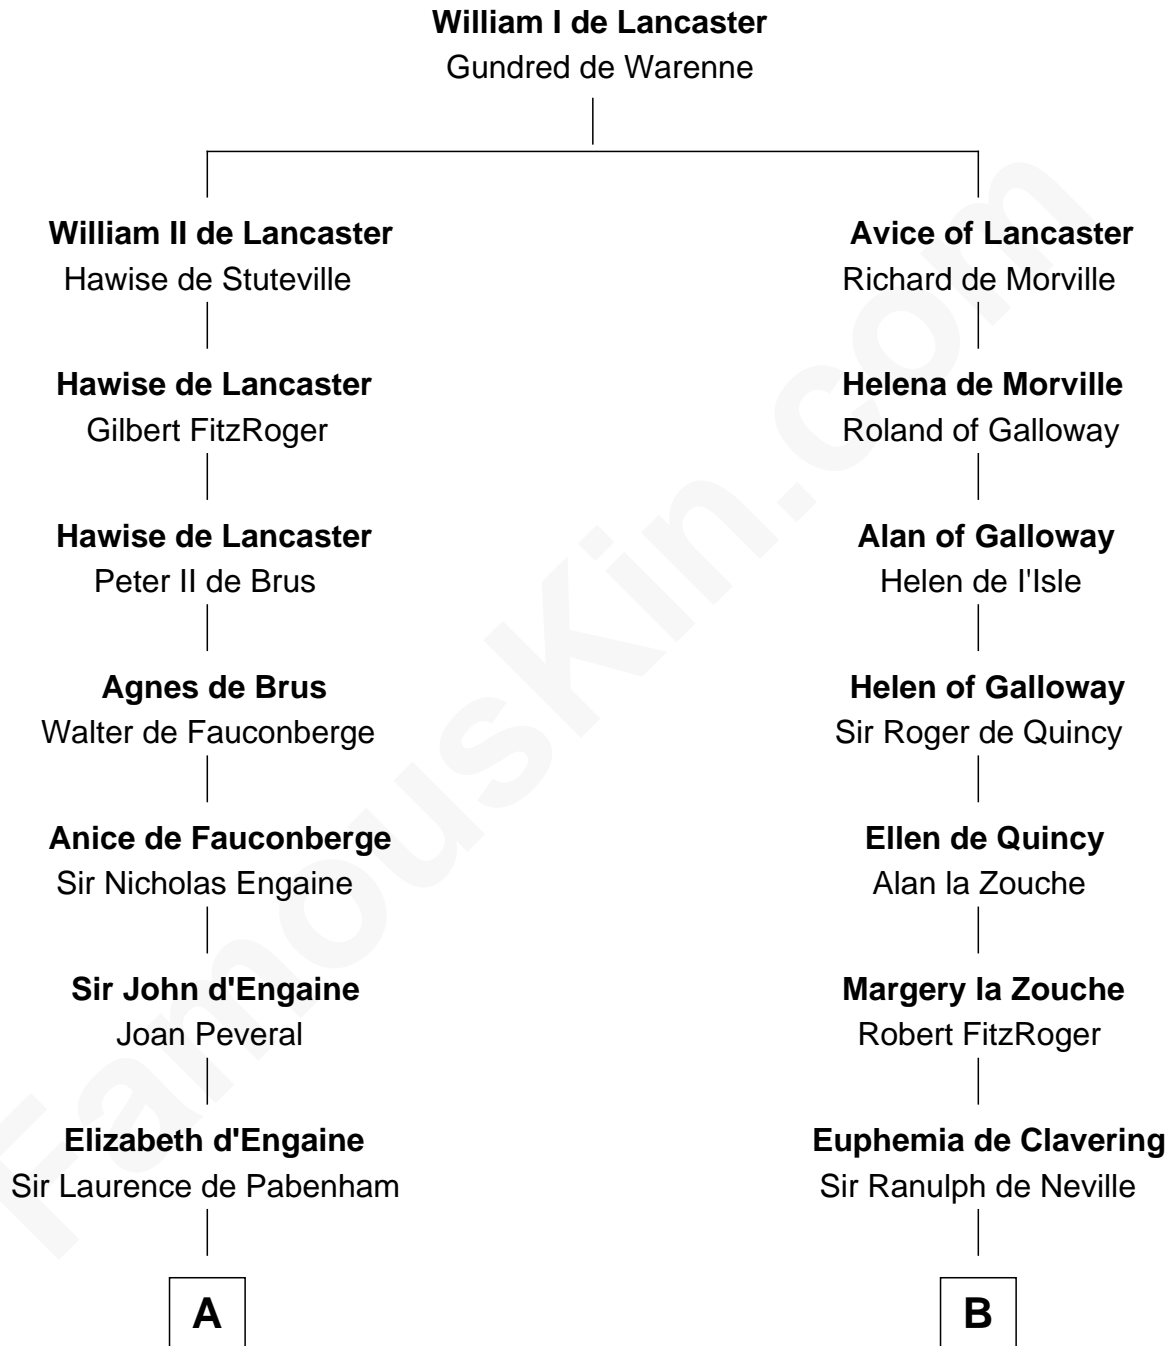

FamousKin.com

Relationship Chart of

Samuel Ward King

15th Governor of Rhode Island

20th cousin 1 time removed of

Benjamin Harrison V

Signer of the Declaration of Independence

C

Samuel Greene
Sarah Coggeshall

Mercy Green
John Walton

Welthian Walton
William Borden King

Samuel Ward King
15th Governor of Rhode Island

D

Benjamin Harrison
Mary - - - - -

Benjamin Harrison
Hannah Churchill