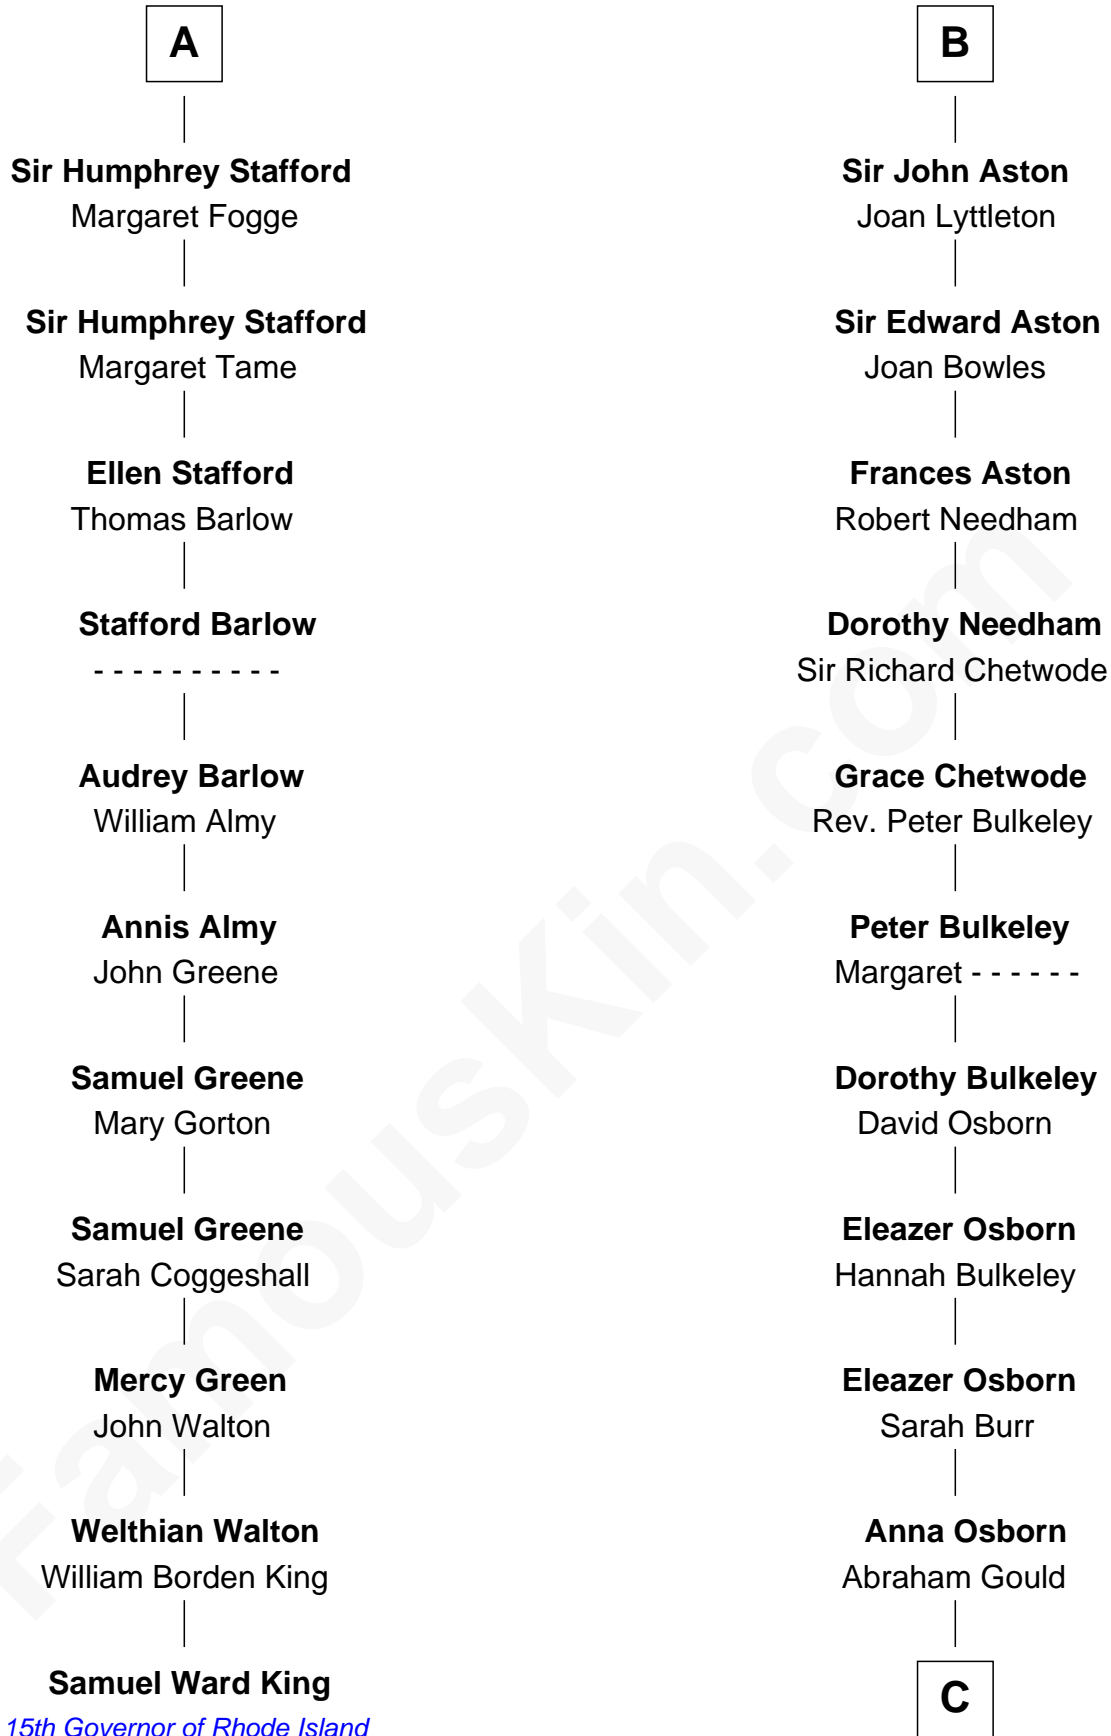

FamousKin.com

Relationship Chart of

Samuel Ward King

15th Governor of Rhode Island

17th cousin 1 time removed of

Jay Gould

American Railroad "Robber Baron"

C

|
John Burr Gould

Mary More

|
Jay Gould

"Robber Baron"

FamousKin.com