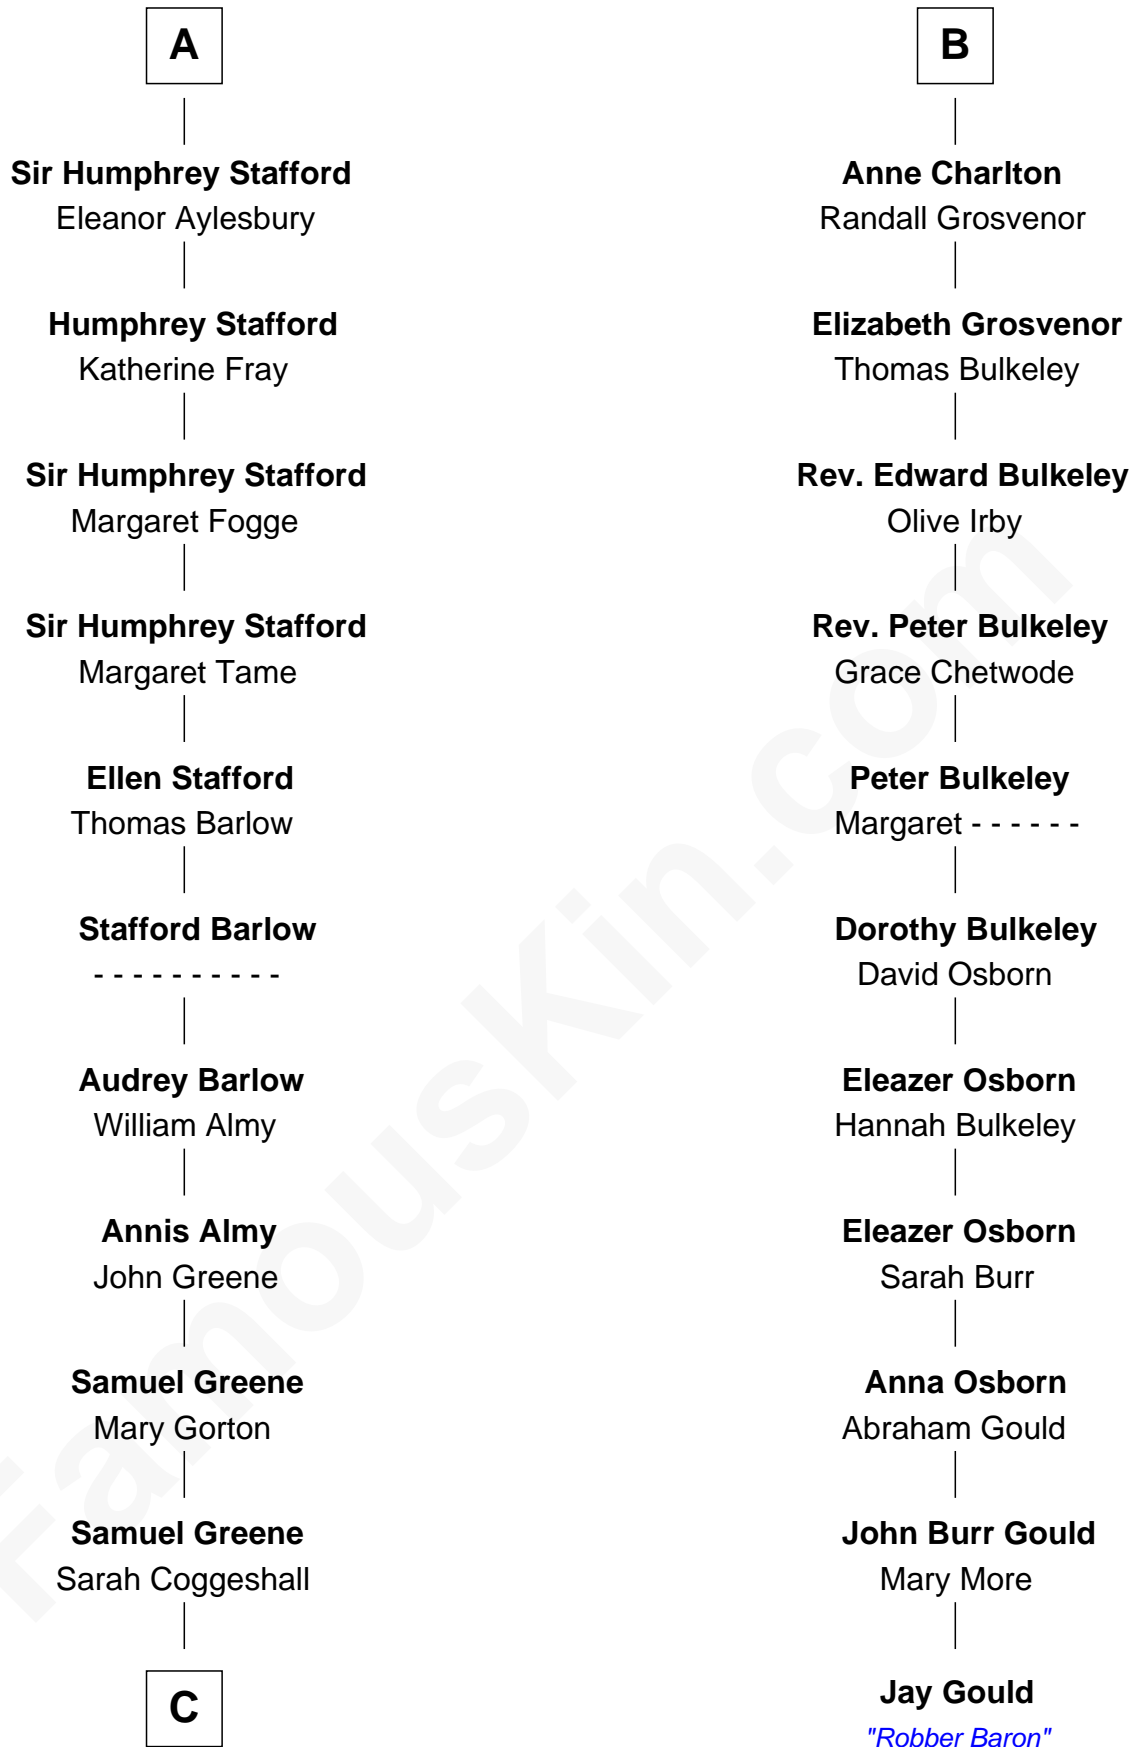

FamousKin.com

Relationship Chart of

Samuel Ward King

15th Governor of Rhode Island

17th cousin 2 times removed of

Jay Gould

American Railroad "Robber Baron"

C

—
Mercy Green

John Walton

—
Welthian Walton

William Borden King

—
Samuel Ward King

15th Governor of Rhode Island

FamousKin.com