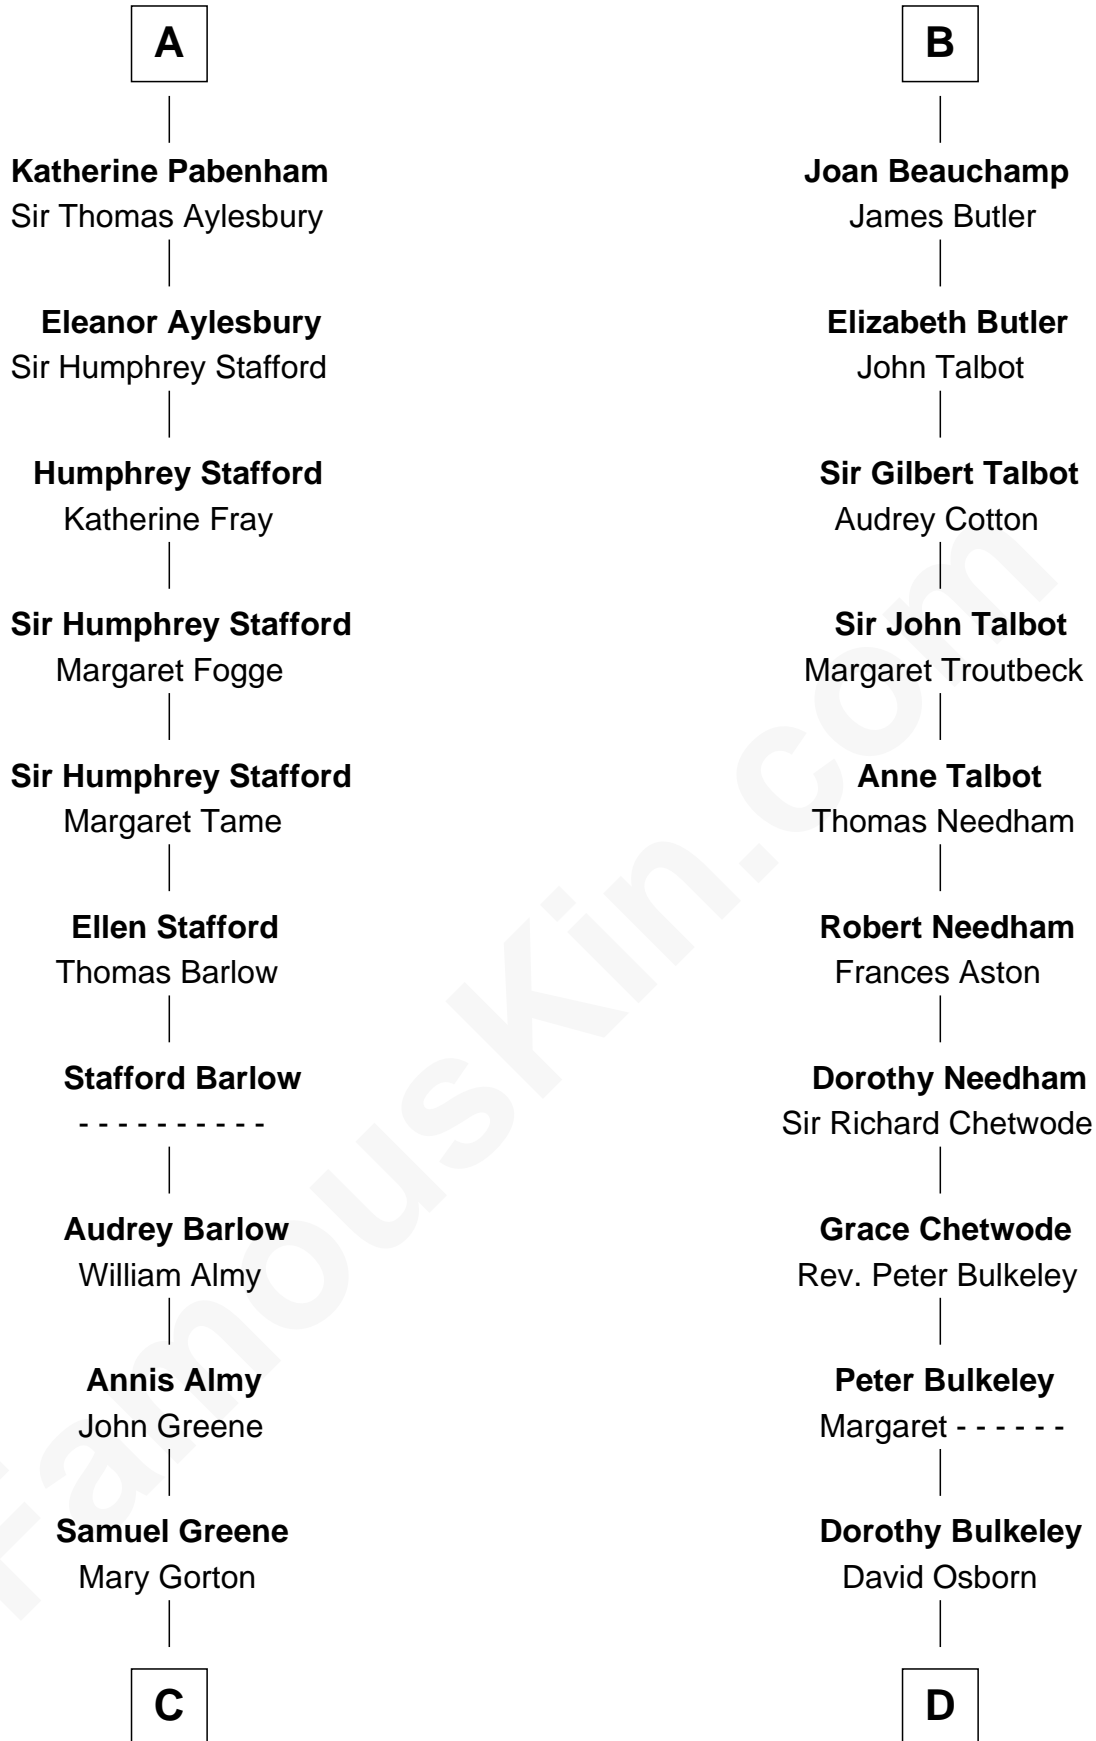

FamousKin.com

Relationship Chart of

Samuel Ward King

15th Governor of Rhode Island

20th cousin 1 time removed of

Jay Gould

American Railroad "Robber Baron"

C

Samuel Greene
Sarah Coggeshall

Mercy Green
John Walton

Welthian Walton
William Borden King

Samuel Ward King
15th Governor of Rhode Island

D

Eleazer Osborn
Hannah Bulkeley

Eleazer Osborn
Sarah Burr

Anna Osborn
Abraham Gould

John Burr Gould
Mary More

Jay Gould
"Robber Baron"