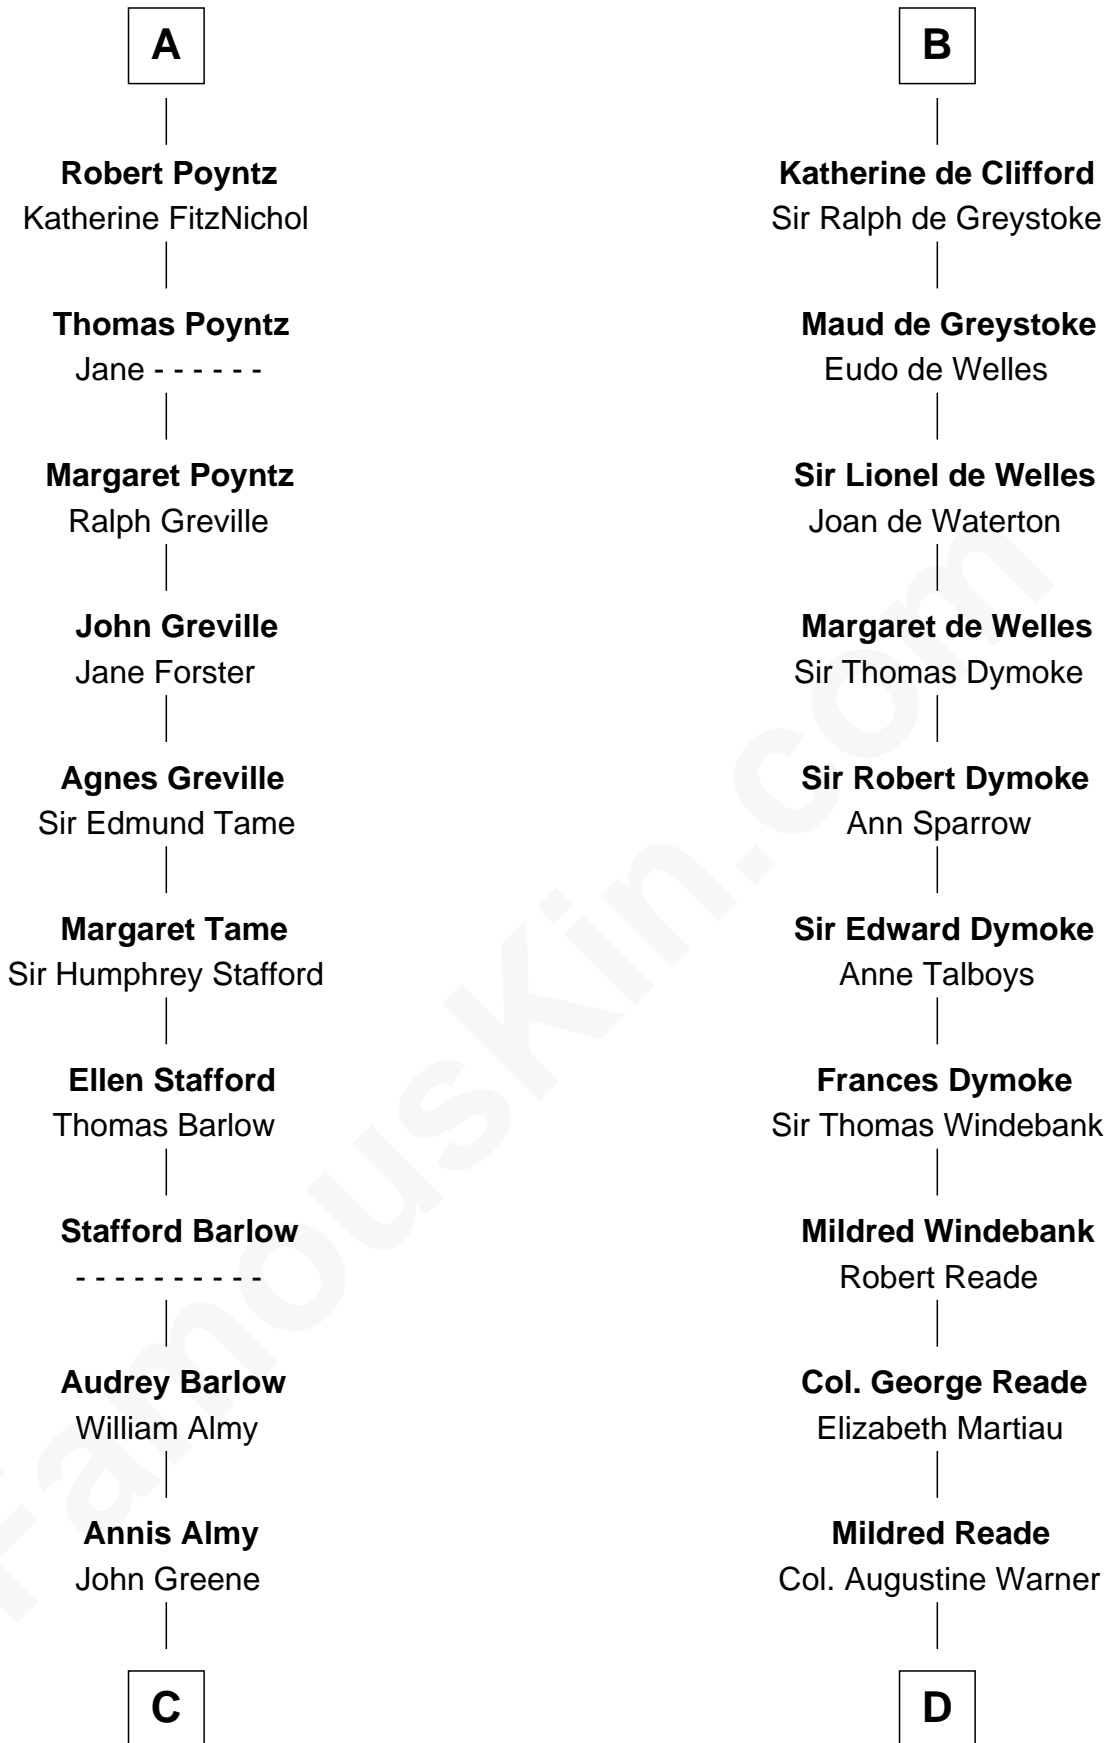

## Relationship Chart of

### Samuel Ward King

15th Governor of Rhode Island

20th cousin 1 time removed of

### Meriwether Lewis

Lewis and Clark Expedition

**C**

**Samuel Greene**

Mary Gorton

**Samuel Greene**

Sarah Coggeshall

**Mercy Green**