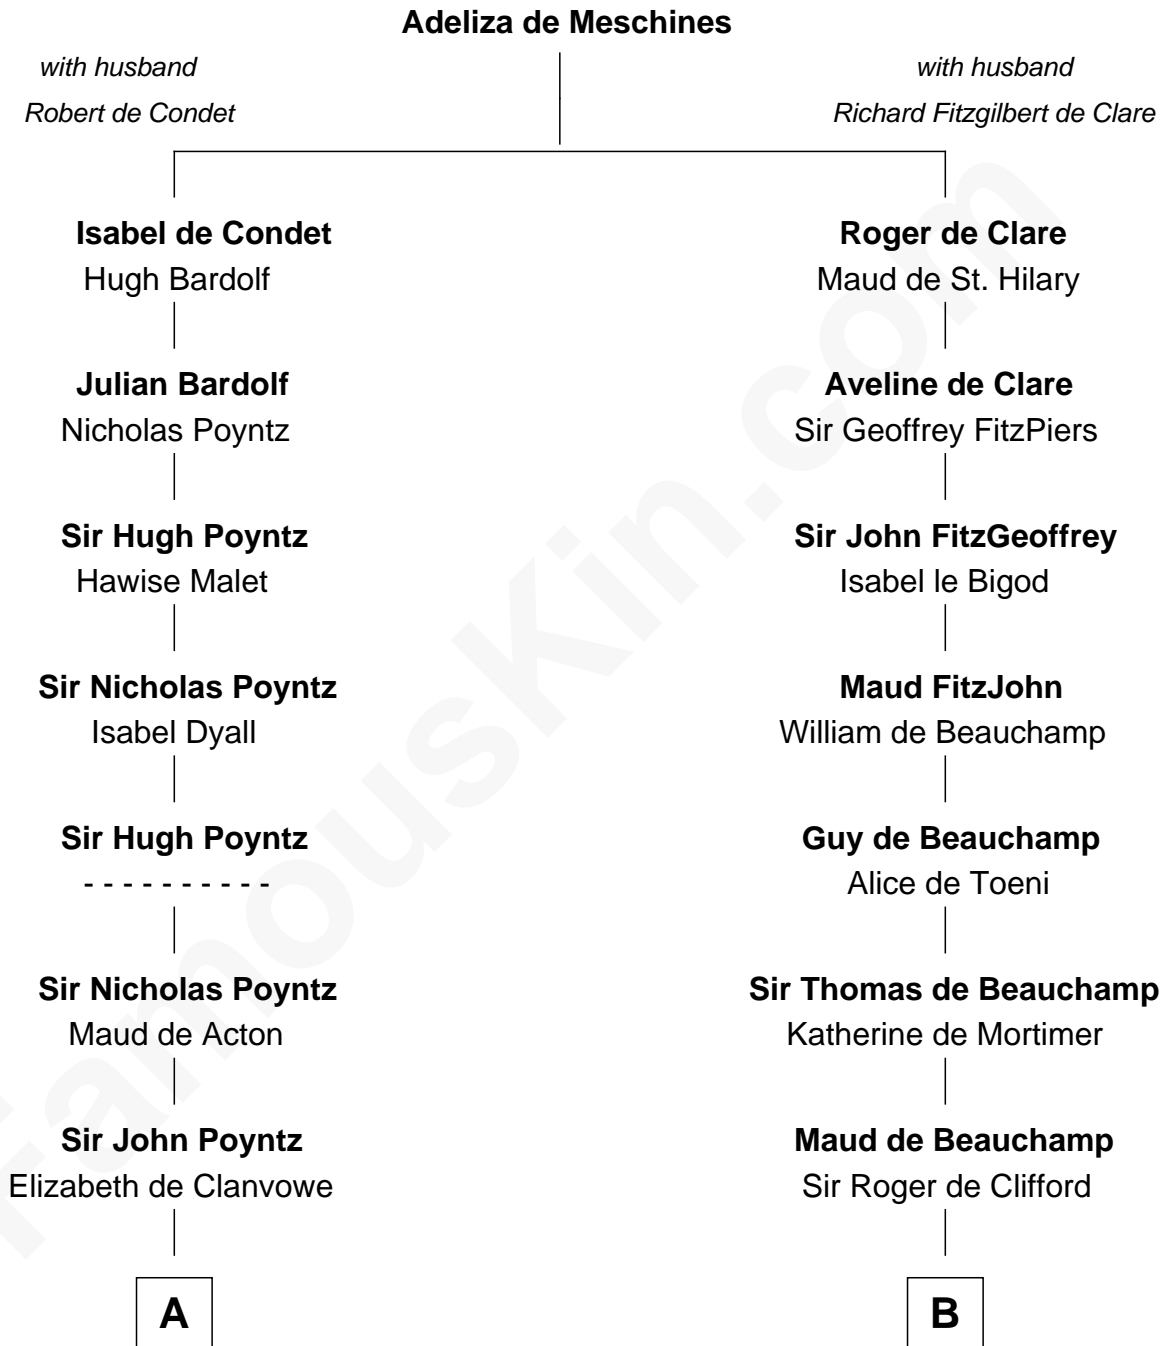

## Relationship Chart of

### Samuel Ward King

15th Governor of Rhode Island

20th cousin 1 time removed of

### Meriwether Lewis

Lewis and Clark Expedition

**C**

**Samuel Greene**

Mary Gorton

**Samuel Greene**

Sarah Coggeshall

**Mercy Green**