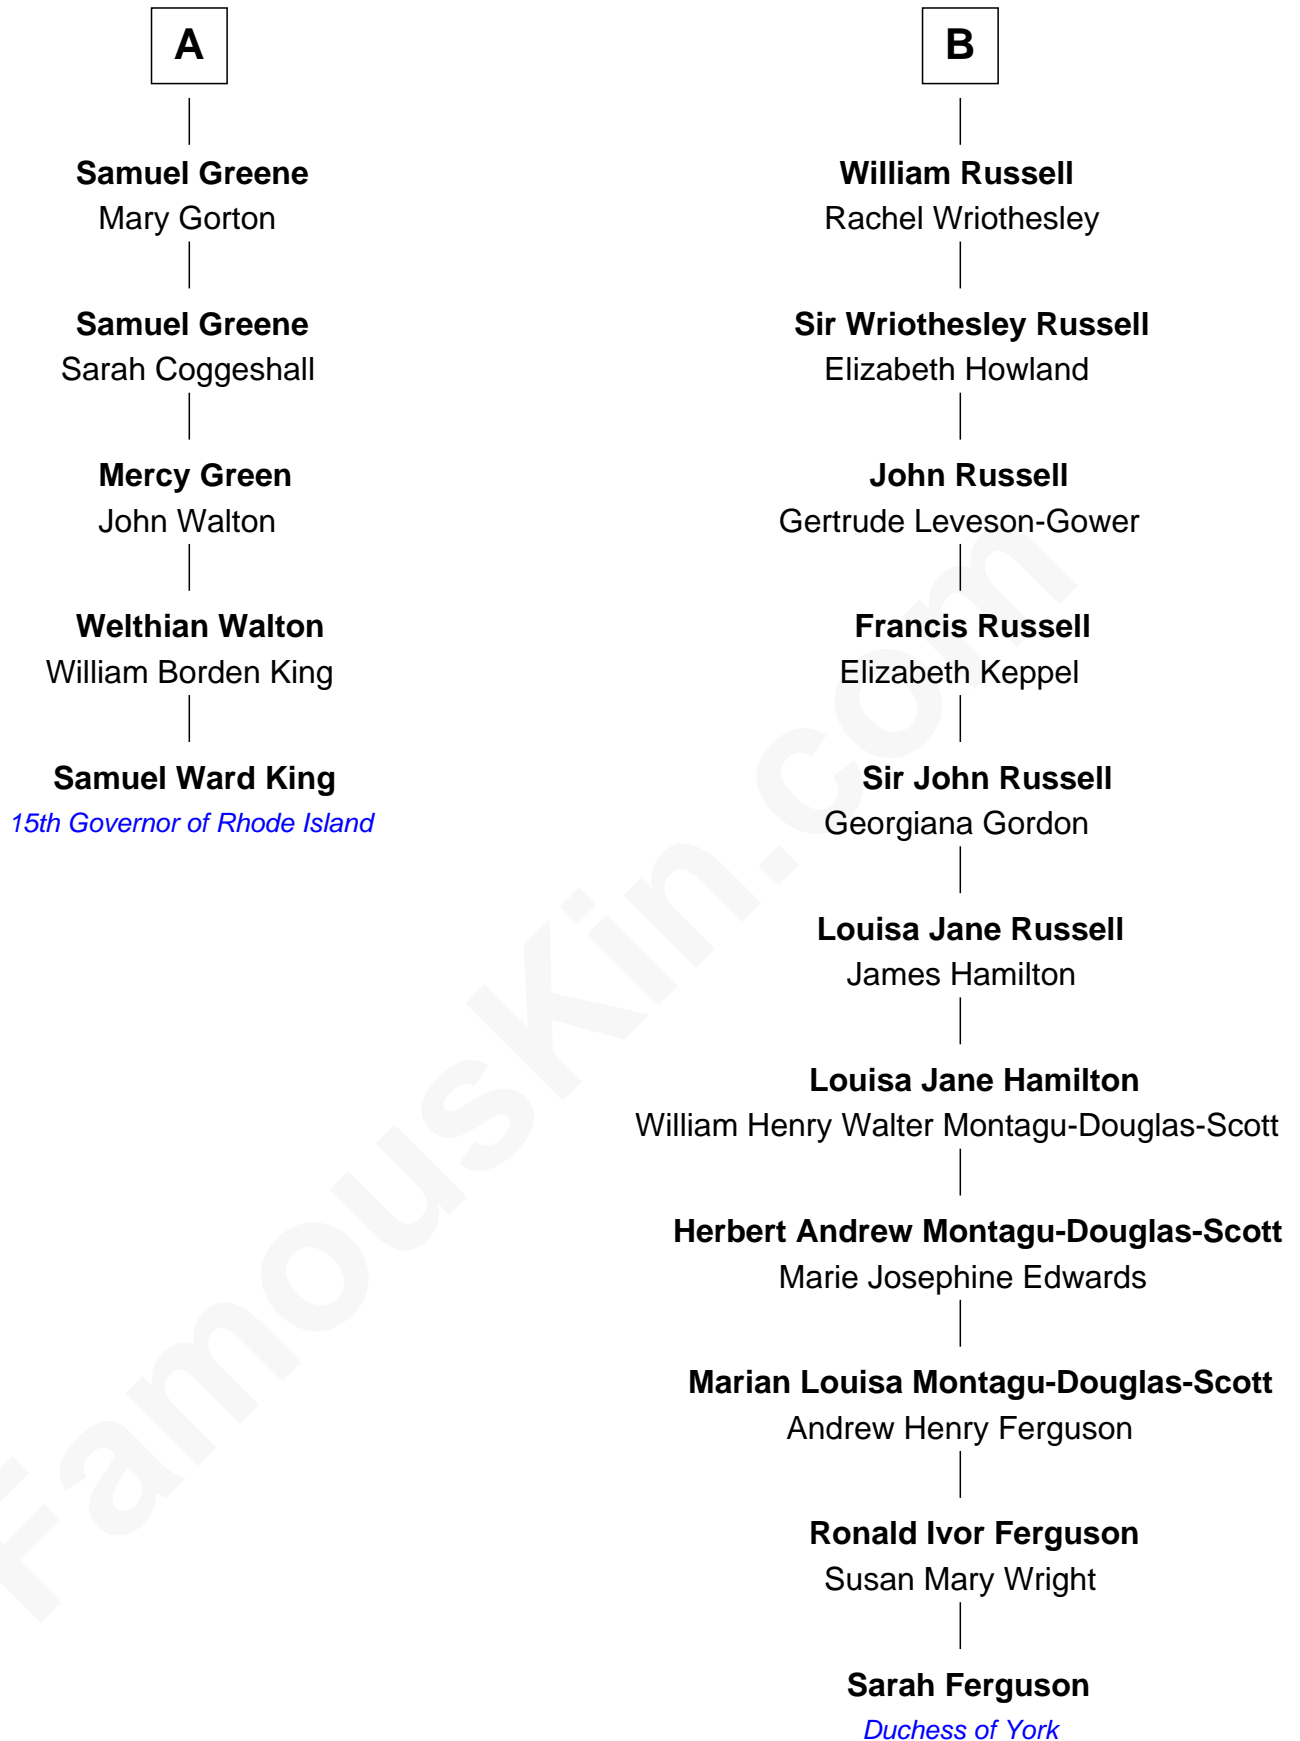

FamousKin.com

Relationship Chart of

Samuel Ward King

15th Governor of Rhode Island

11th cousin 6 times removed of

Sarah Ferguson

Duchess of York

Sarah Ferguson photo by [Norbert Aepli](#) ([CC BY 3.0](#))