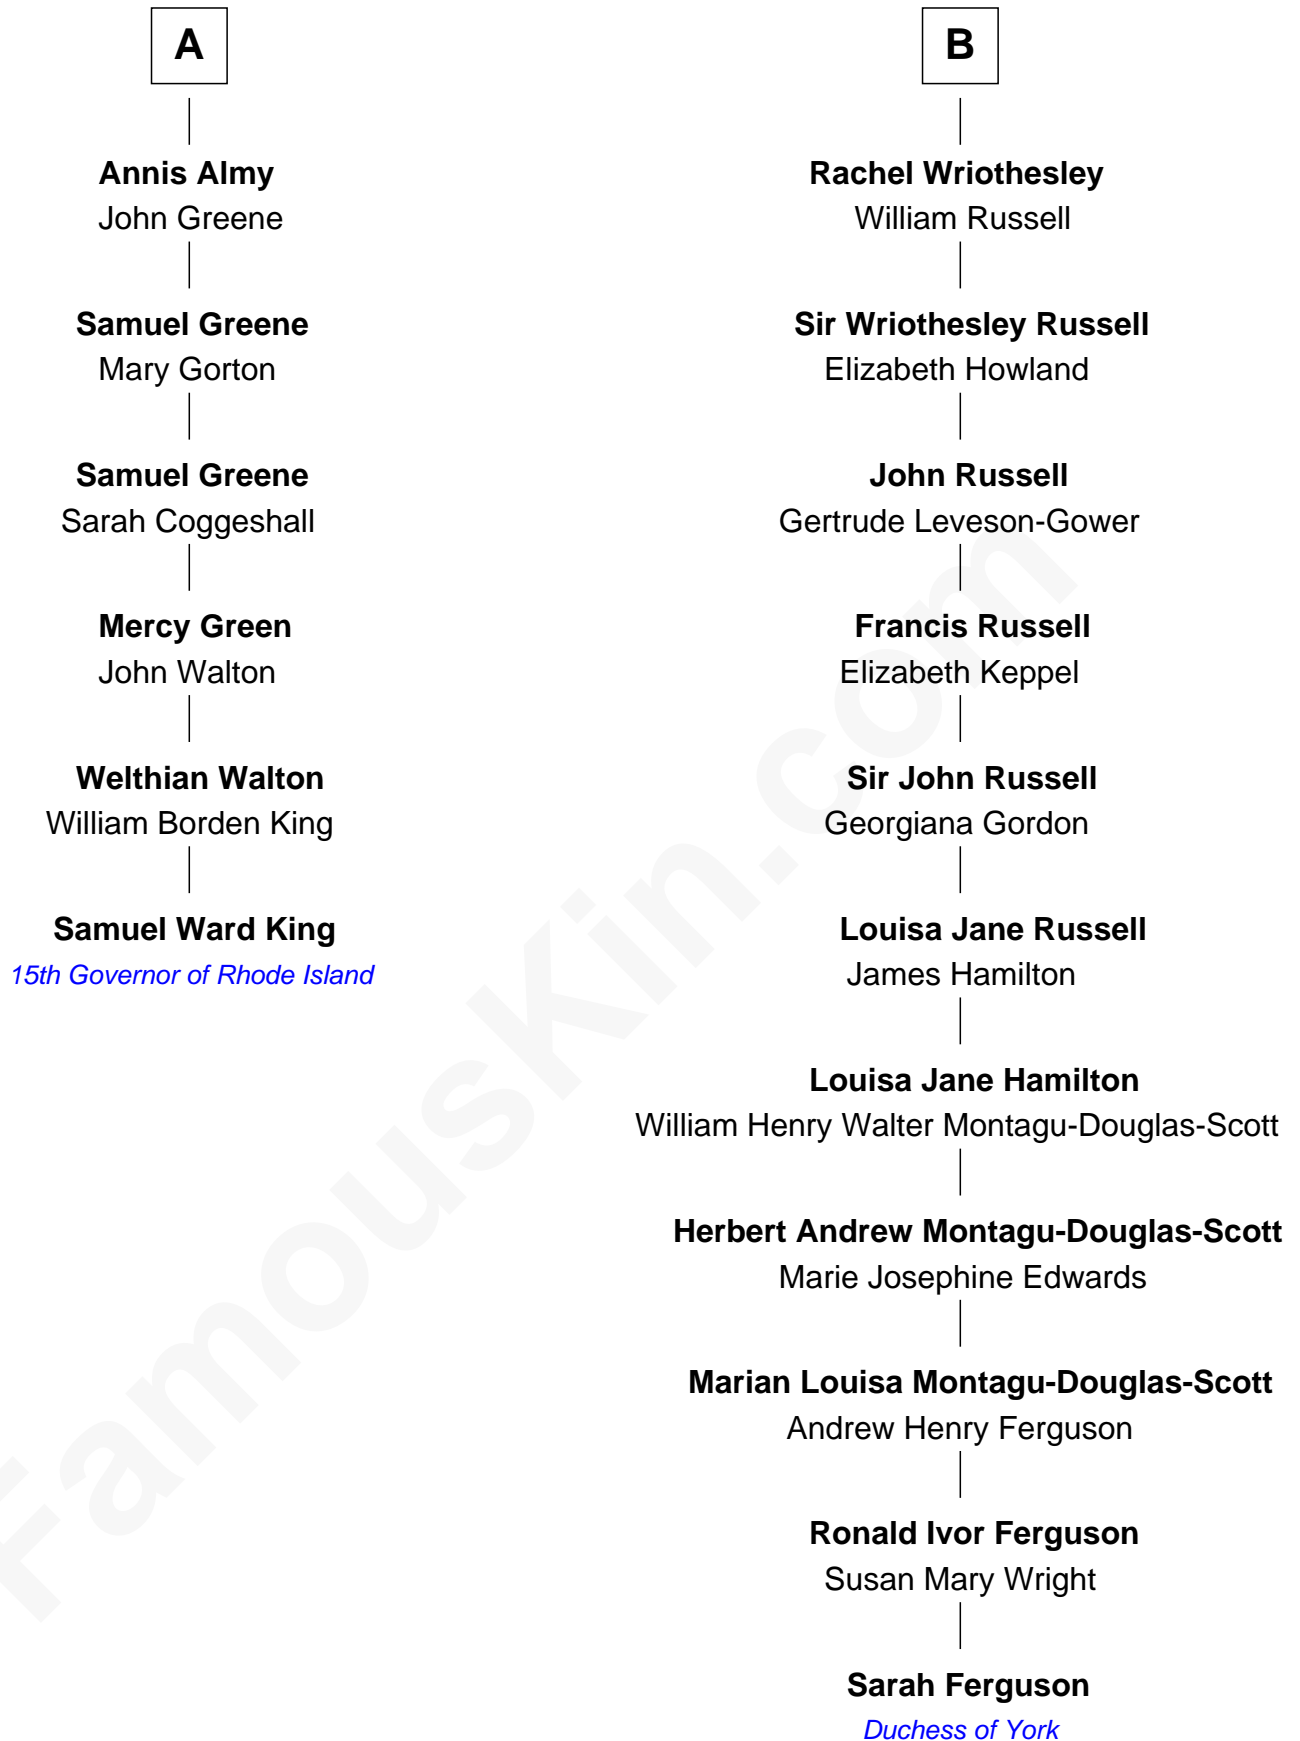

FamousKin.com

Relationship Chart of

Samuel Ward King

15th Governor of Rhode Island

12th cousin 5 times removed of

Sarah Ferguson

Duchess of York

Richard Woodville

Joan Bedlisgate

Sarah Ferguson photo by [Norbert Aepli](#) ([CC BY 3.0](#))