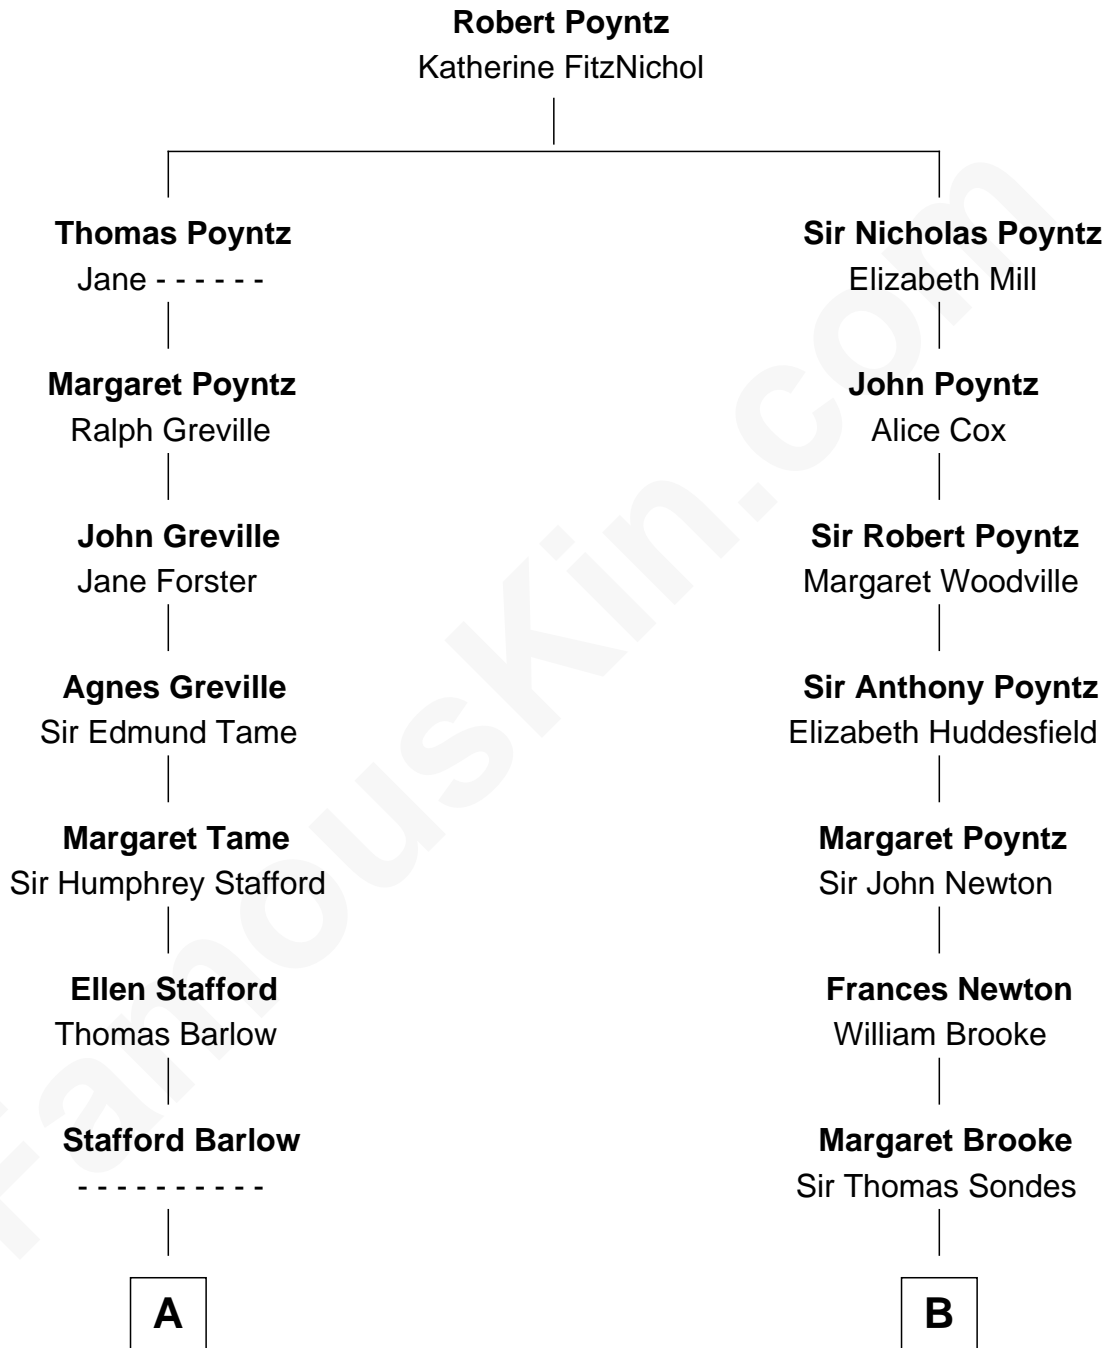

FamousKin.com

Relationship Chart of

Samuel Ward King

15th Governor of Rhode Island

13th cousin 7 times removed of

Sarah Ferguson
Duchess of York

C

Herbert Andrew Montagu-Douglas-Scott

Marie Josephine Edwards

Marian Louisa Montagu-Douglas-Scott

Andrew Henry Ferguson

Ronald Ivor Ferguson

Susan Mary Wright

Sarah Ferguson

Duchess of York

FamousKin.com