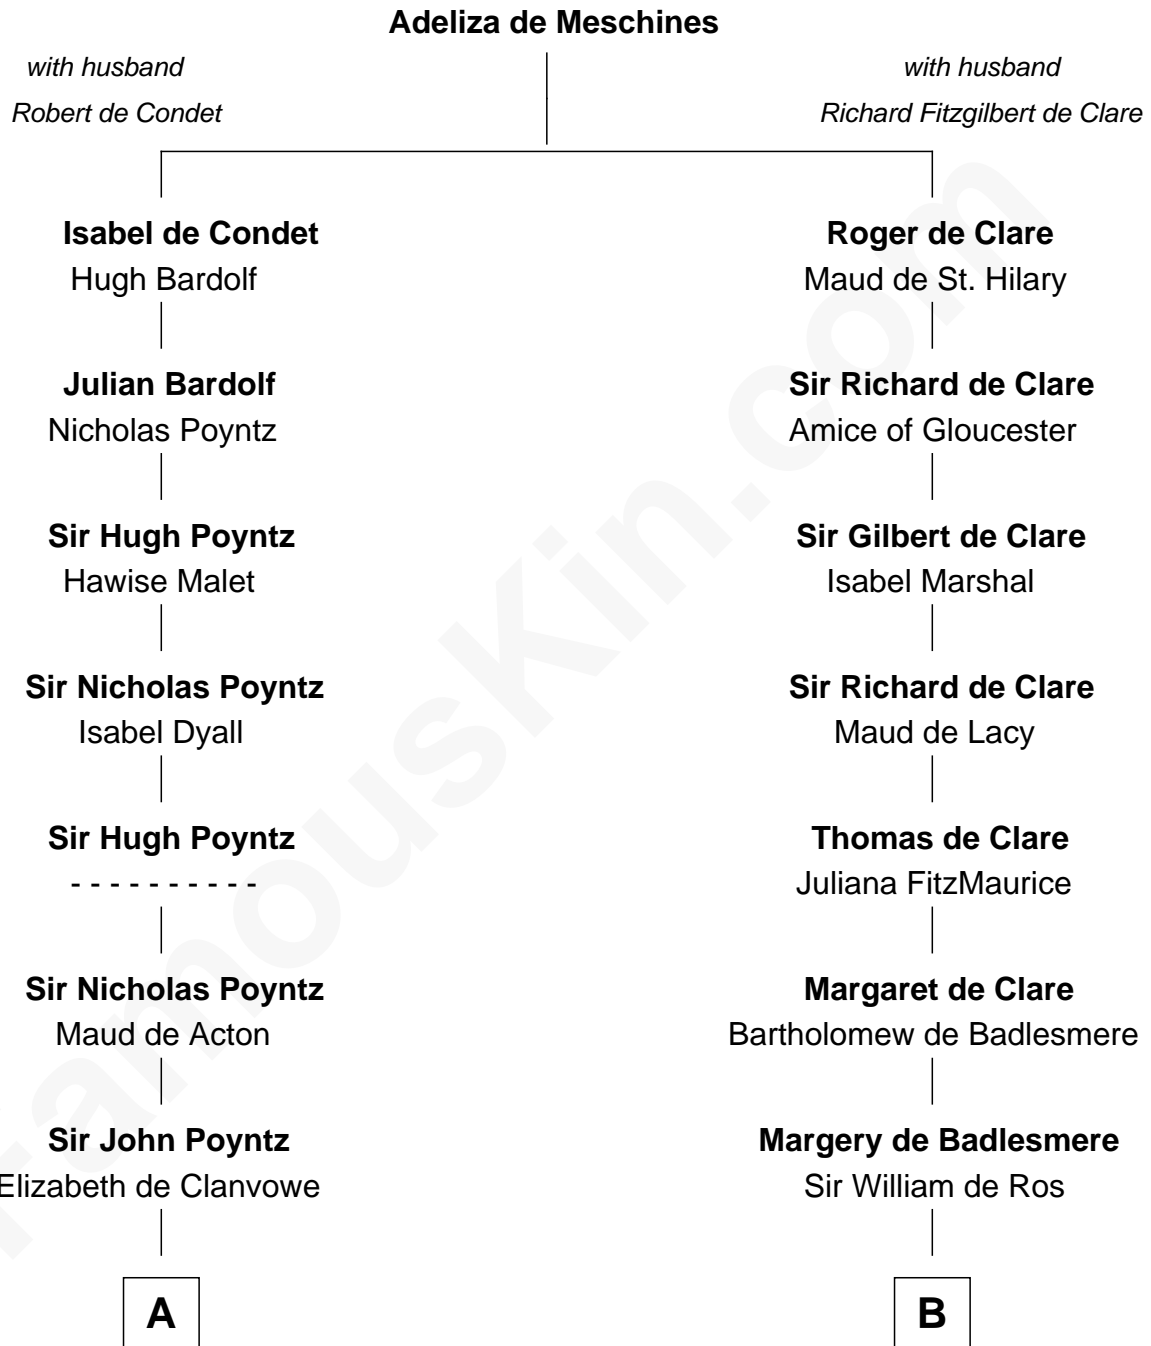

FamousKin.com

Relationship Chart of

Samuel Ward King

15th Governor of Rhode Island

19th cousin 2 times removed of

George Clinton

4th U.S. Vice President

C

Samuel Greene

Mary Gorton

Samuel Greene

Sarah Coggeshall

Mercy Green

John Walton

Welthian Walton

William Borden King

Samuel Ward King

15th Governor of Rhode Island

D

James Clinton

Elizabeth Smith

Charles Clinton

Elizabeth Denniston

George Clinton

4th U.S. Vice President

FamousKin.com