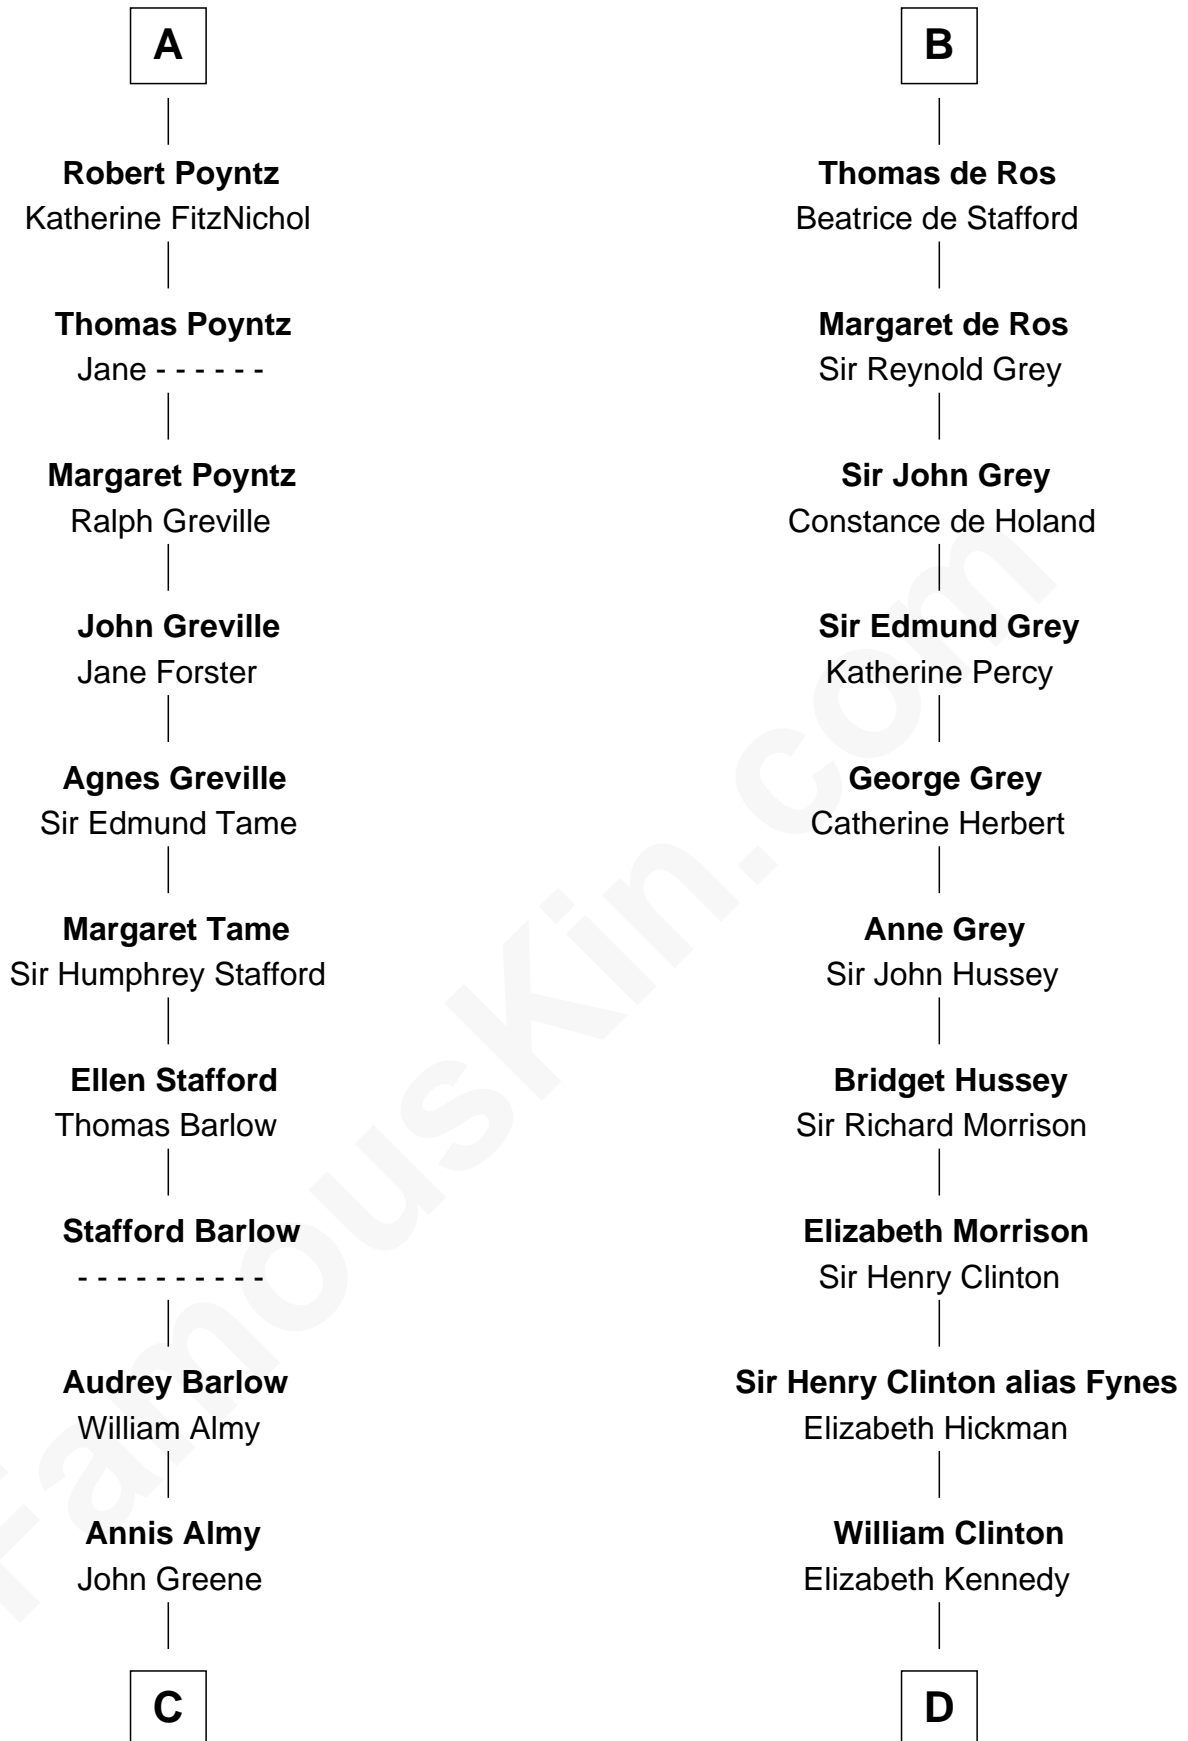

FamousKin.com

Relationship Chart of

Samuel Ward King

15th Governor of Rhode Island

19th cousin 2 times removed of

George Clinton

4th U.S. Vice President

C

Samuel Greene

Mary Gorton

Samuel Greene

Sarah Coggeshall

Mercy Green

John Walton

Welthian Walton

William Borden King