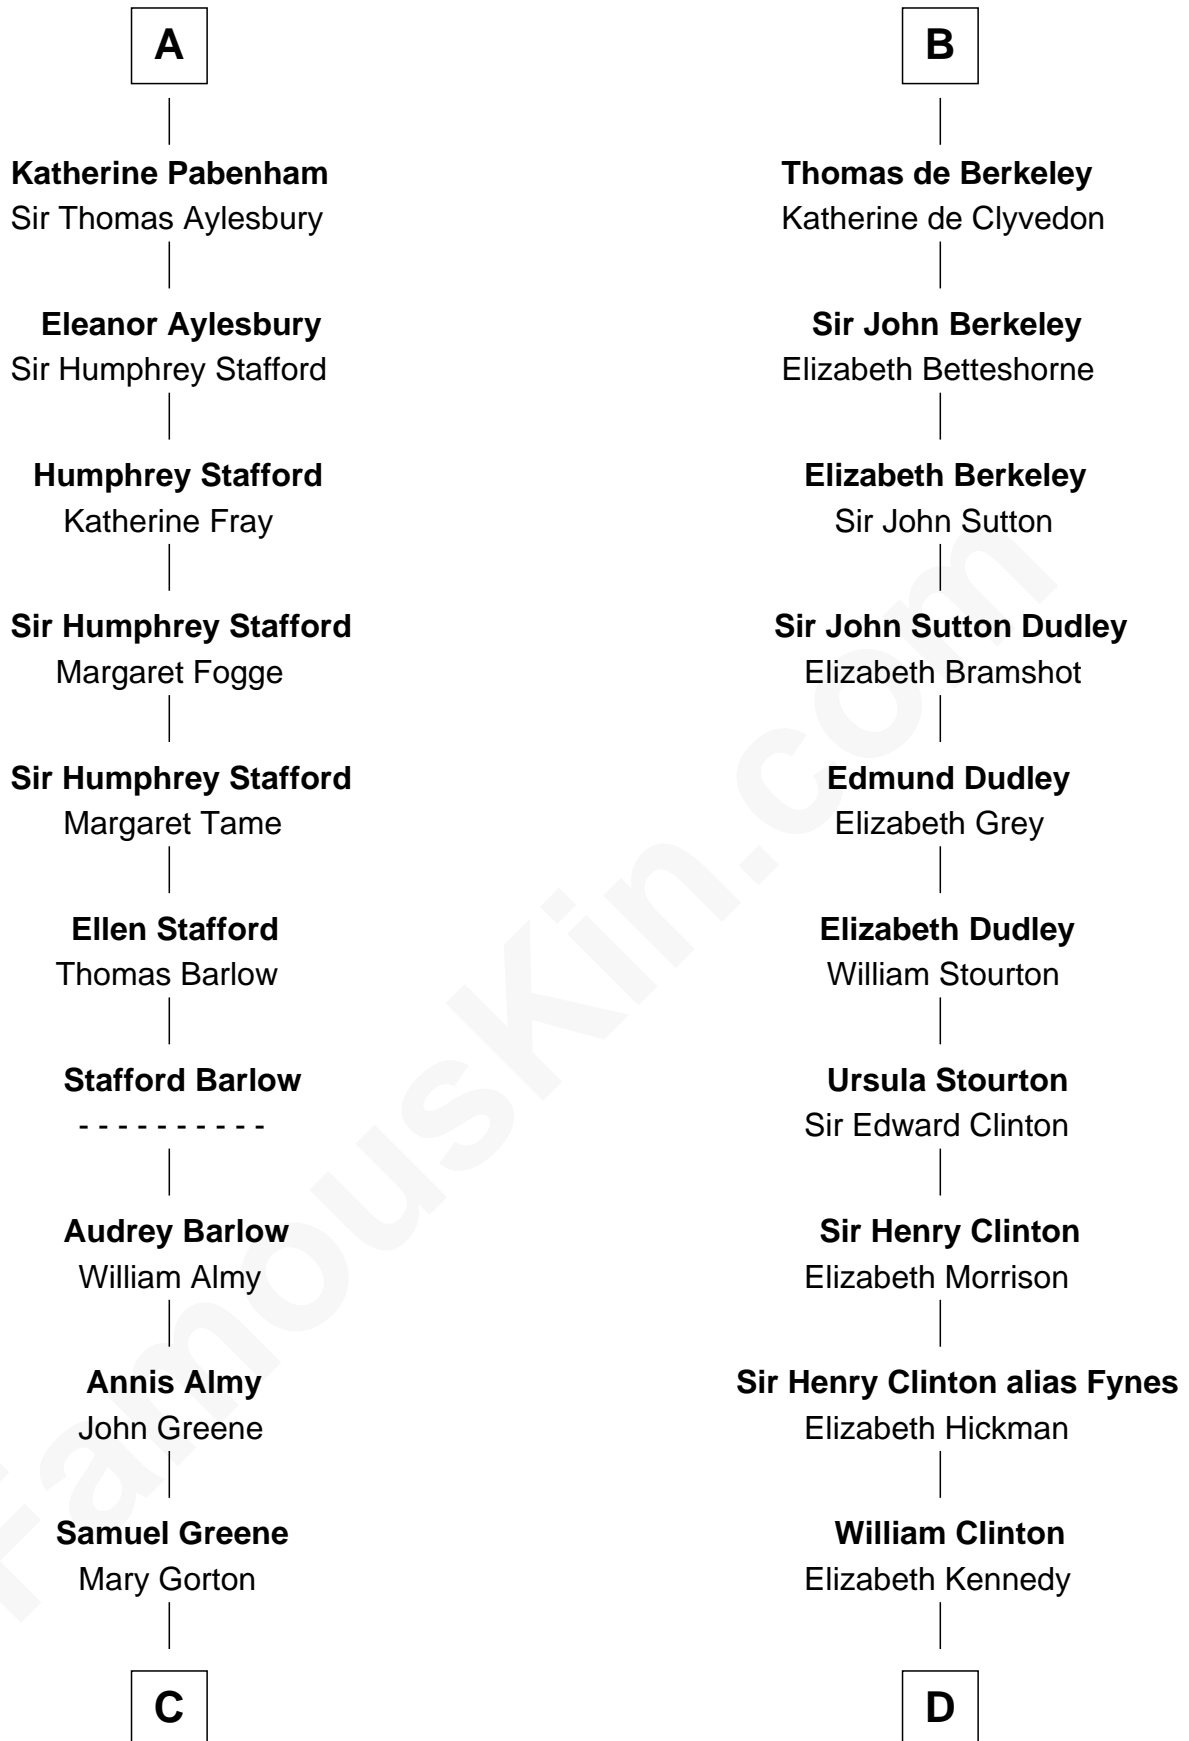

**FamousKin.com**  
**Relationship Chart of**  
**Samuel Ward King**

*15th Governor of Rhode Island*

**19th cousin 1 time removed of**

**George Clinton**

*4th U.S. Vice President*

**William I de Lancaster**  
 Gundred de Warenne

Richard de Morville

**Helena de Morville**

Roland of Galloway

**Alan of Galloway**

Helen de l'Isle

**Helen of Galloway**

Sir Roger de Quincy

**Margaret de Quincy**

Sir William de Ferrers

**Joan de Ferrers**

Sir Thomas de Berkeley

**Sir Maurice de Berkeley**

Eve la Zouche

**B**

**C**

**Samuel Greene**  
Sarah Coggeshall

**Mercy Green**  
John Walton

**Welthian Walton**  
William Borden King

**Samuel Ward King**  
*15th Governor of Rhode Island*

**D**

**James Clinton**  
Elizabeth Smith

**Charles Clinton**  
Elizabeth Denniston