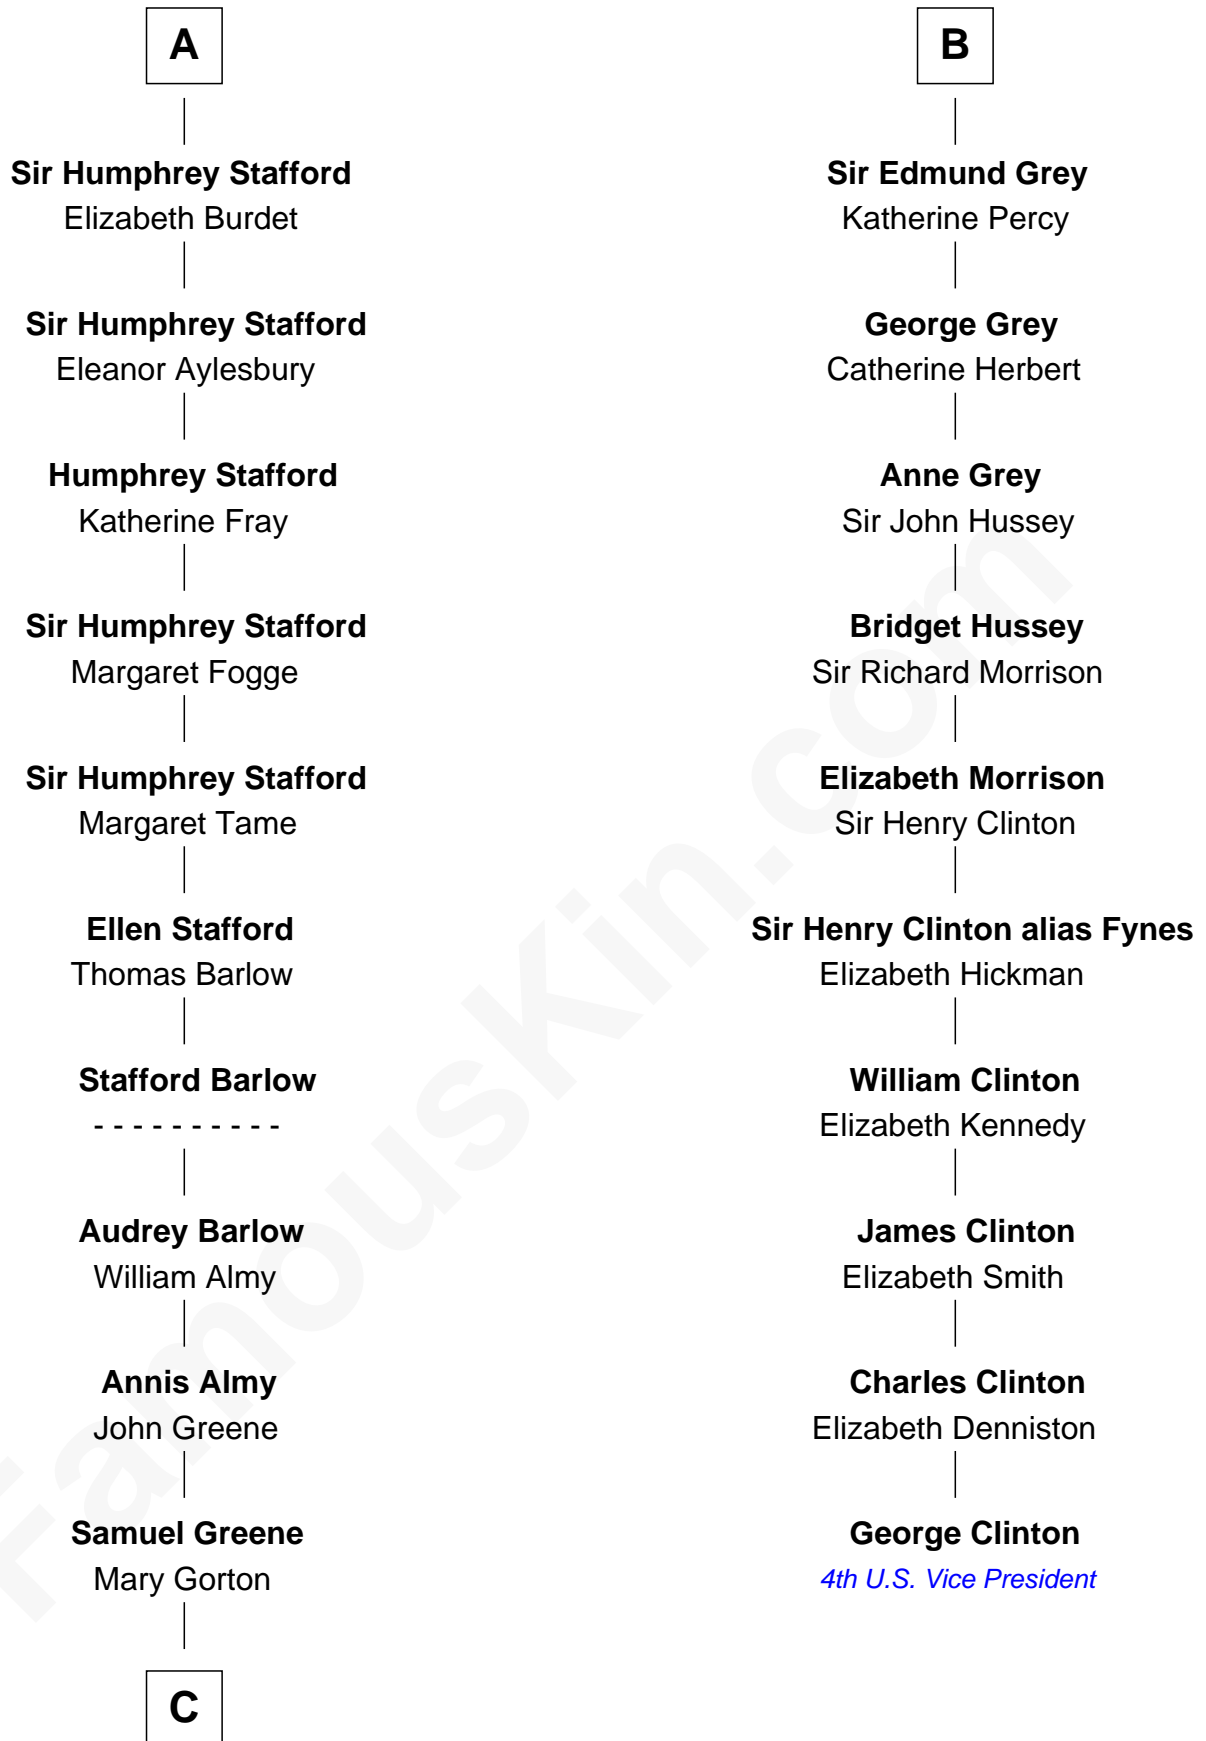

FamousKin.com
Relationship Chart of
Samuel Ward King

15th Governor of Rhode Island

16th cousin 4 times removed of

George Clinton

4th U.S. Vice President

Sir William Longespee

Ela of Salisbury

C

—
Samuel Greene
Sarah Coggeshall

—
Mercy Green
John Walton

—
Welthian Walton
William Borden King

—
Samuel Ward King
15th Governor of Rhode Island

FamousKin.com