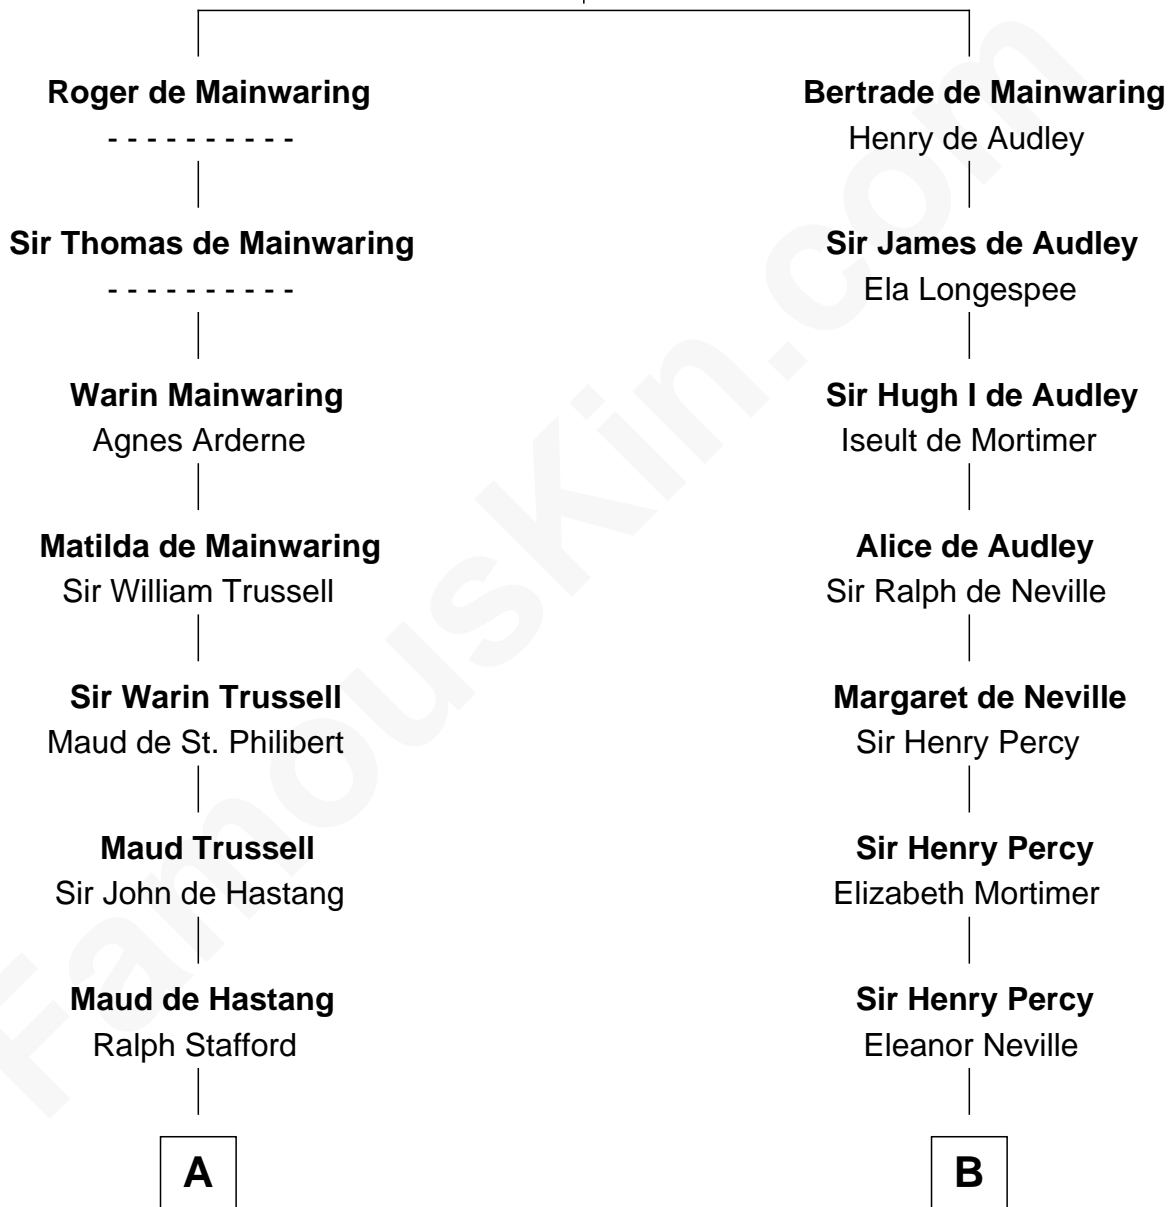

FamousKin.com
Relationship Chart of
Samuel Ward King

15th Governor of Rhode Island

16th cousin 4 times removed of

George Clinton

4th U.S. Vice President

Ralph de Mainwaring
 Amice de Chester

C

—
Samuel Greene
Sarah Coggeshall

—
Mercy Green
John Walton

—
Welthian Walton
William Borden King

—
Samuel Ward King
15th Governor of Rhode Island

FamousKin.com