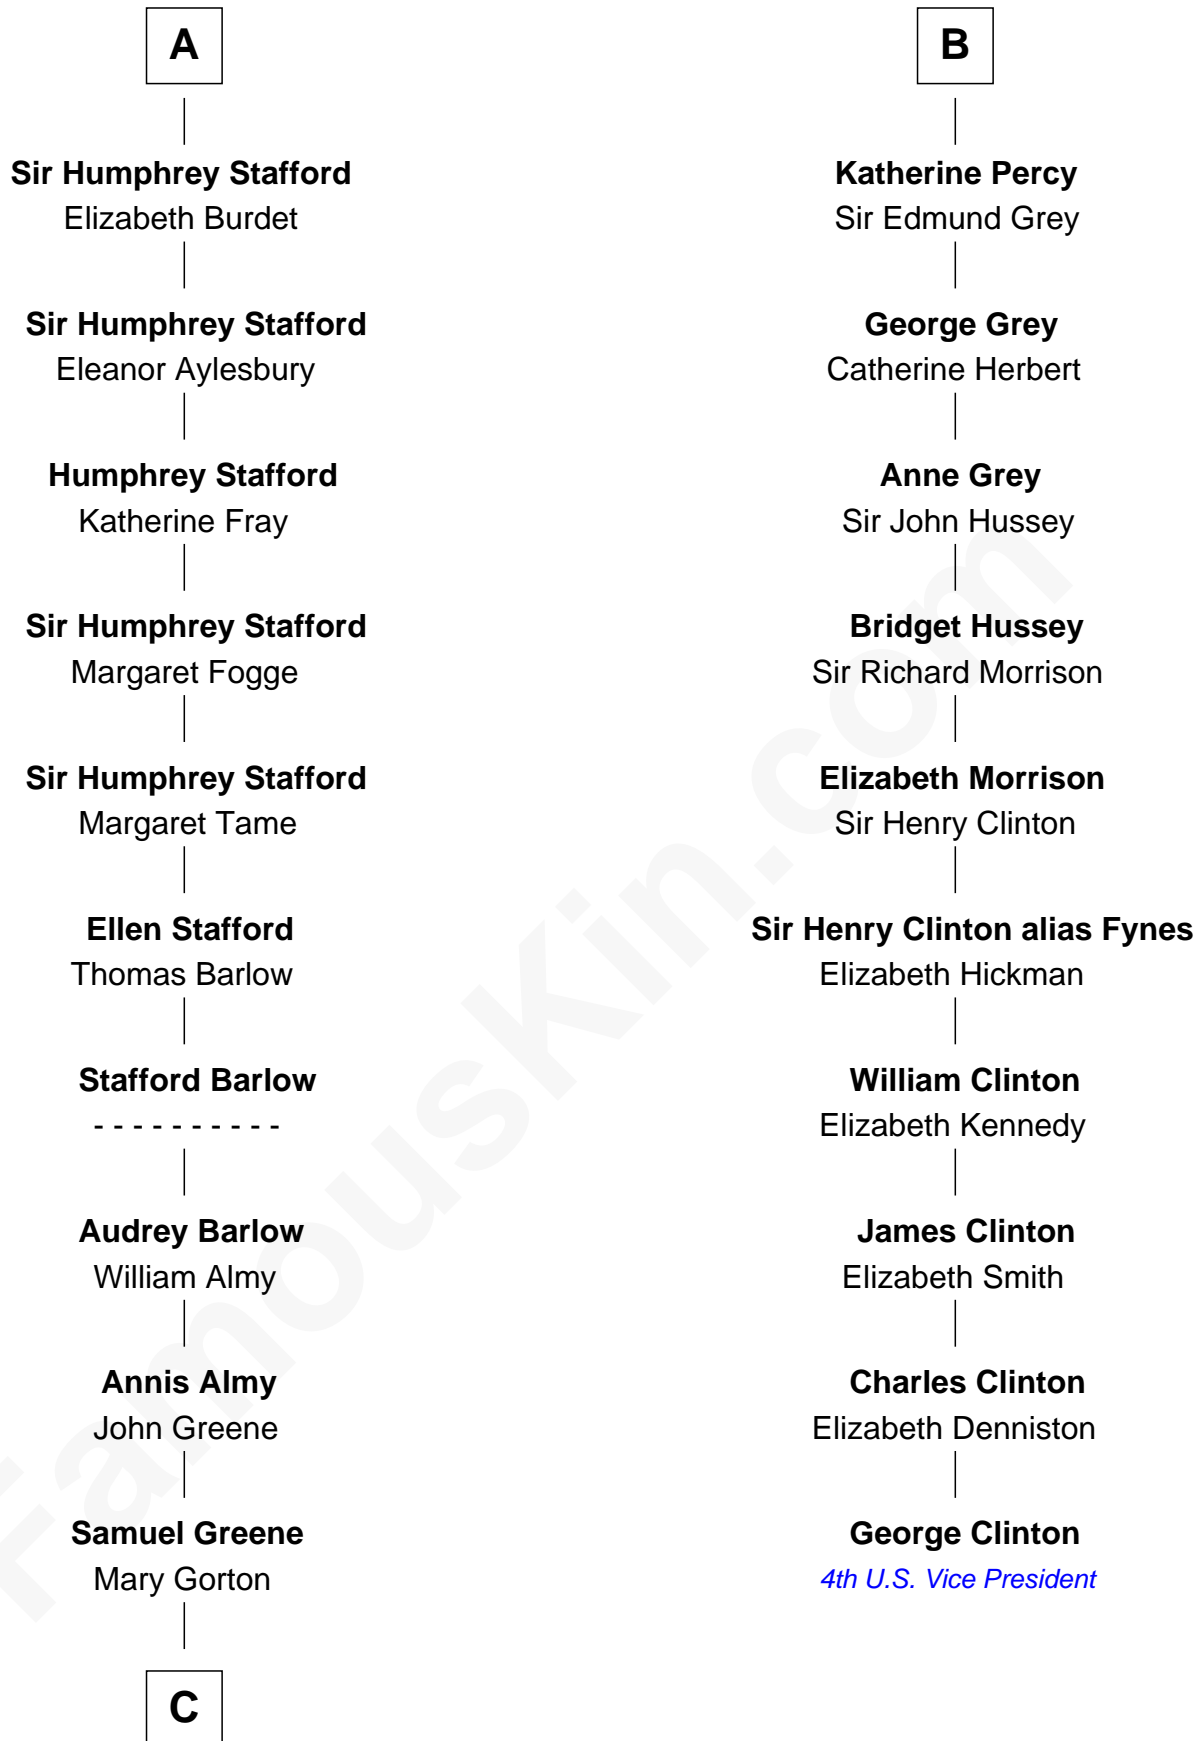

FamousKin.com
Relationship Chart of
Samuel Ward King

15th Governor of Rhode Island

16th cousin 4 times removed of

George Clinton

4th U.S. Vice President

Ralph de Mainwaring
 Amice de Chester

C

—
Samuel Greene
Sarah Coggeshall

—
Mercy Green
John Walton

—
Welthian Walton
William Borden King

—
Samuel Ward King
15th Governor of Rhode Island

FamousKin.com