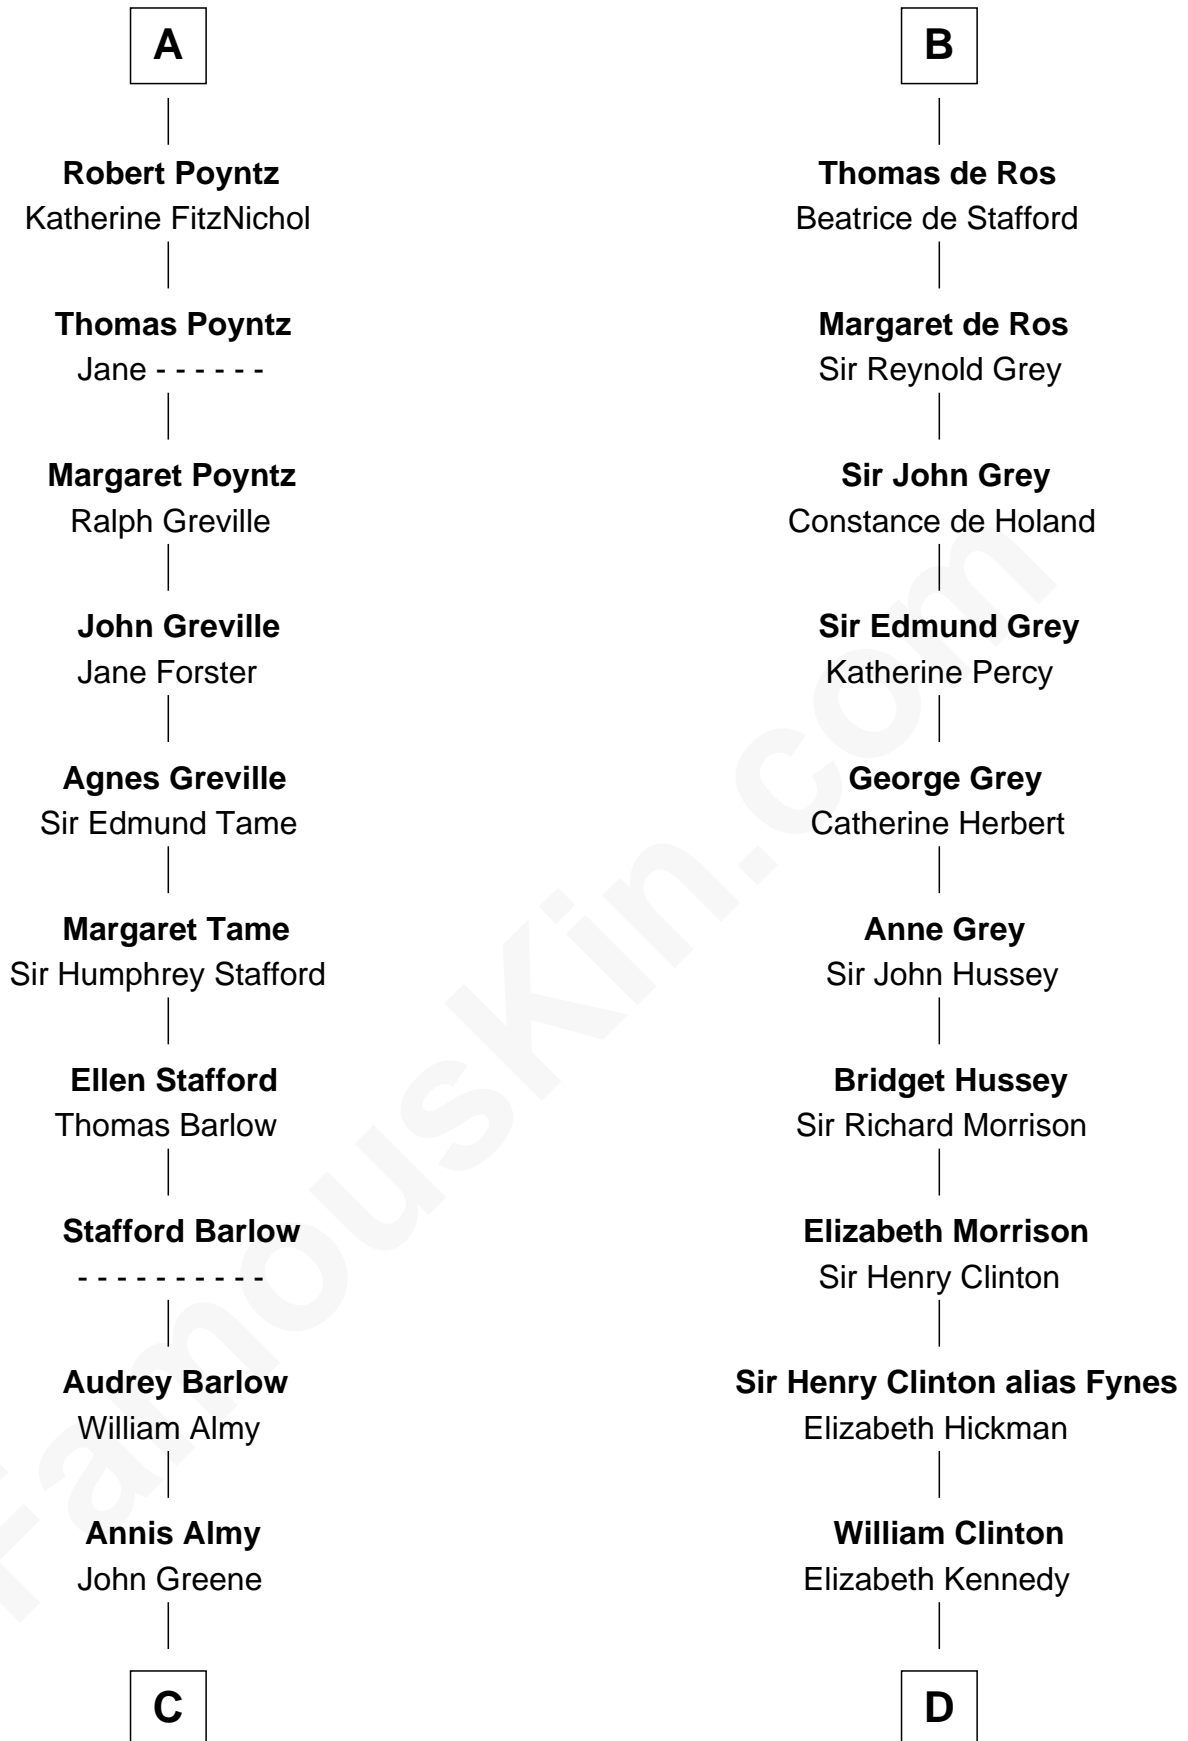

FamousKin.com

Relationship Chart of

Samuel Ward King

15th Governor of Rhode Island

20th cousin 1 time removed of

DeWitt Clinton

6th Governor of New York

C

Samuel Greene

Mary Gorton

Samuel Greene
Sarah Coggeshall

Mercy Green
John Walton

Welthian Walton
William Borden King

Samuel Ward King
15th Governor of Rhode Island

D

James Clinton

Elizabeth Smith

Charles Clinton
Elizabeth Denniston

Gen. James Clinton
Mary DeWitt

DeWitt Clinton
6th Governor of New York

FamousKin.com