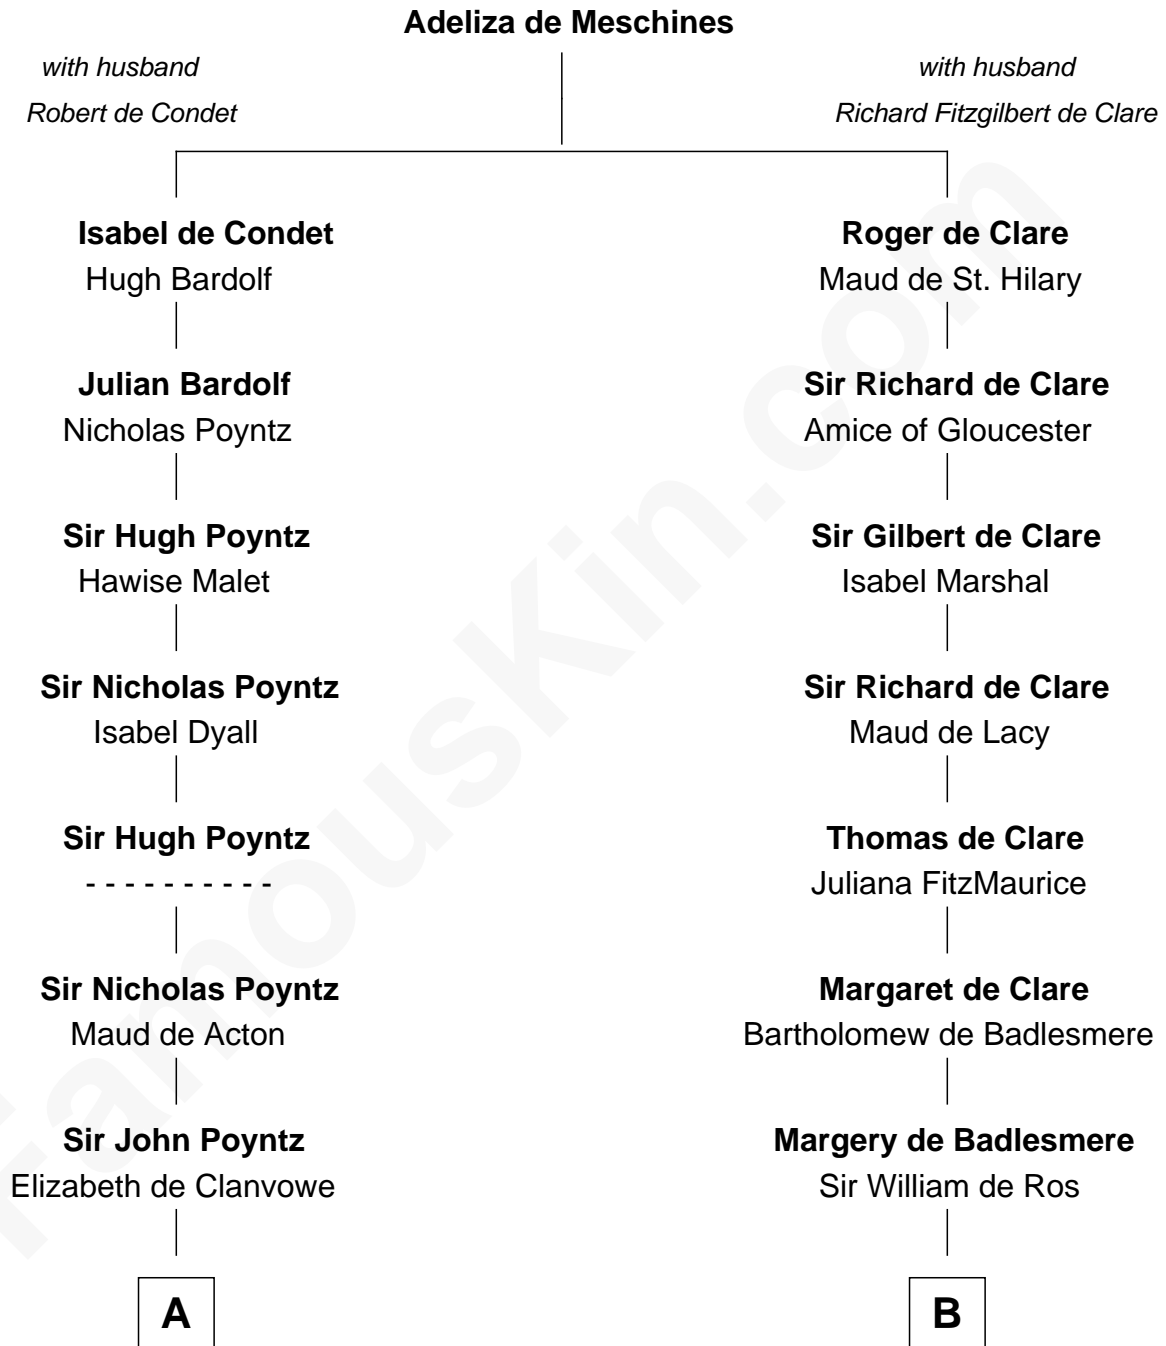

FamousKin.com

Relationship Chart of

Samuel Ward King

15th Governor of Rhode Island

20th cousin 1 time removed of

DeWitt Clinton

6th Governor of New York

C

Samuel Greene

Mary Gorton

Samuel Greene
Sarah Coggeshall

Mercy Green
John Walton

Welthian Walton
William Borden King

Samuel Ward King
15th Governor of Rhode Island

D

James Clinton

Elizabeth Smith

Charles Clinton
Elizabeth Denniston

Gen. James Clinton
Mary DeWitt

DeWitt Clinton
6th Governor of New York

FamousKin.com