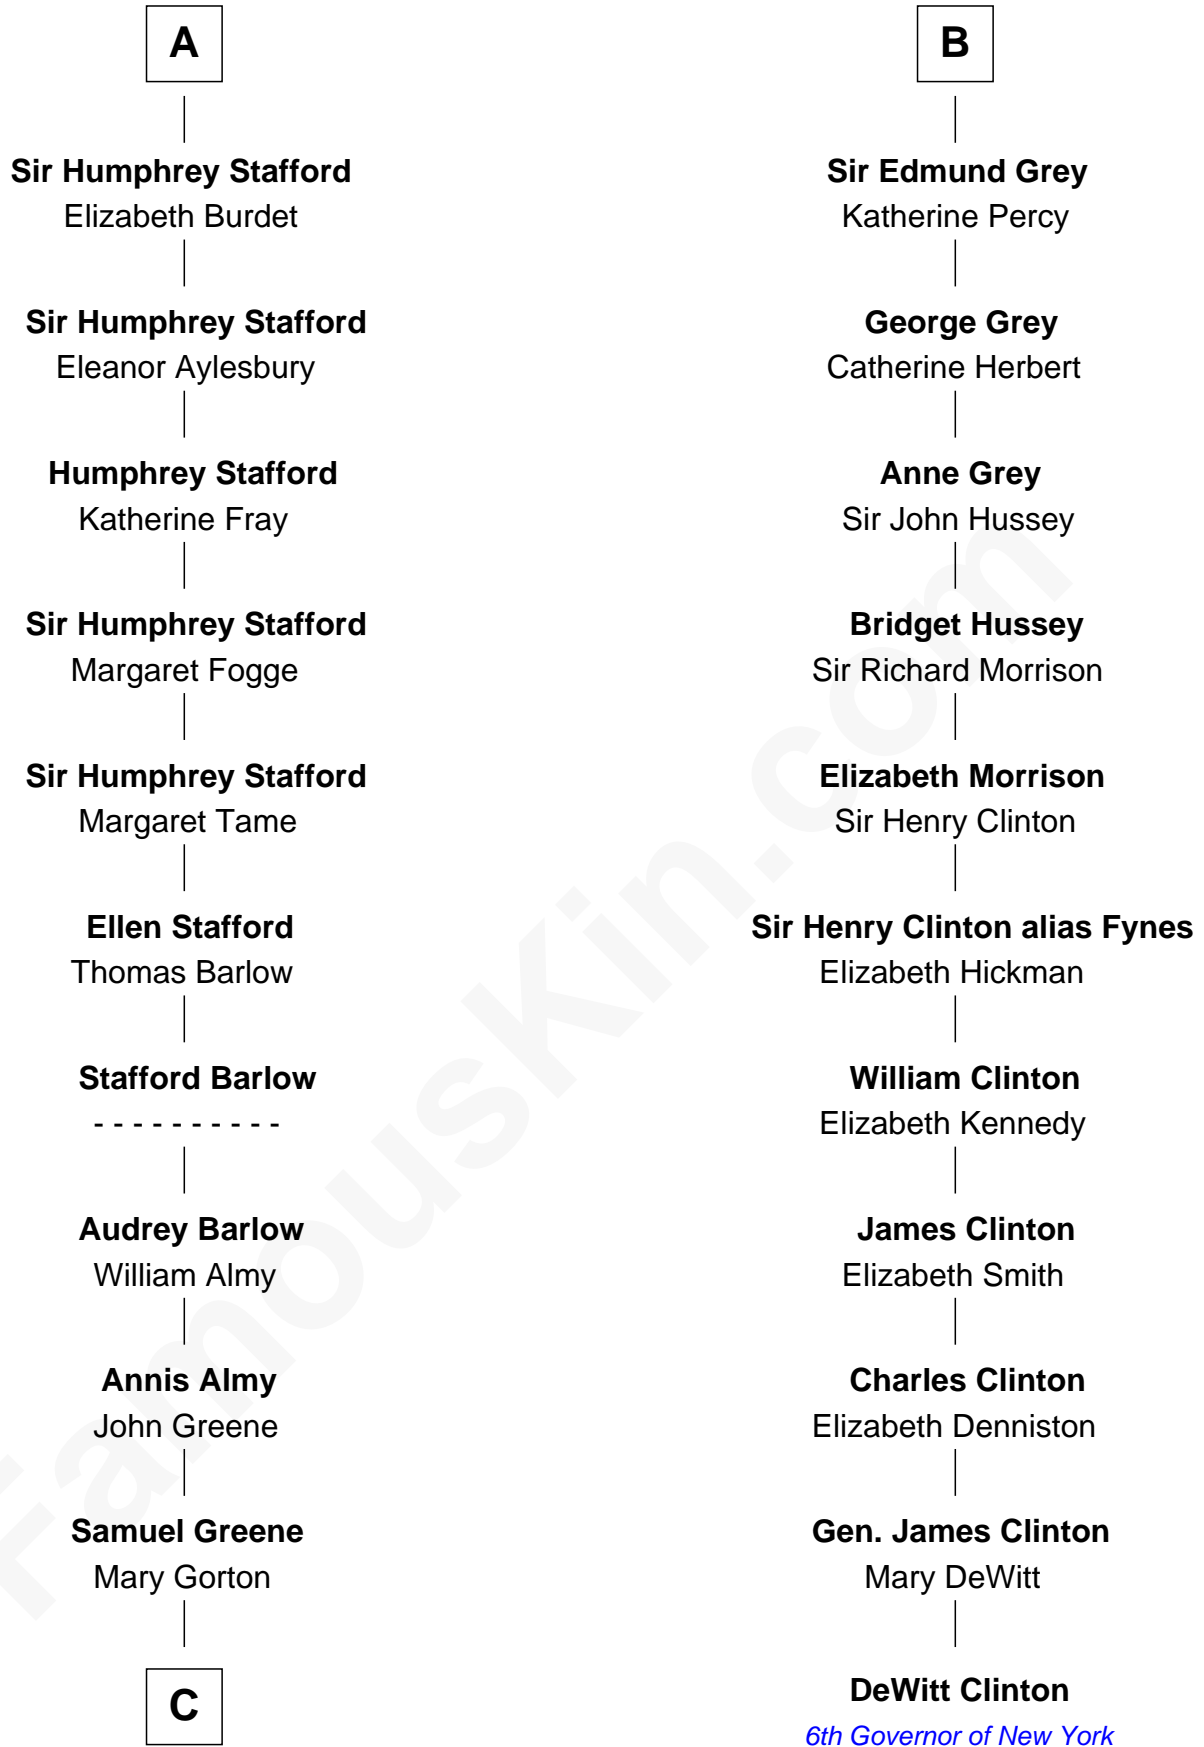

FamousKin.com

Relationship Chart of

Samuel Ward King

15th Governor of Rhode Island

17th cousin 3 times removed of

DeWitt Clinton

6th Governor of New York

Sir William Longespee

Ela of Salisbury

C

—
Samuel Greene
Sarah Coggeshall

—
Mercy Green
John Walton

—
Welthian Walton
William Borden King

—
Samuel Ward King
15th Governor of Rhode Island

FamousKin.com