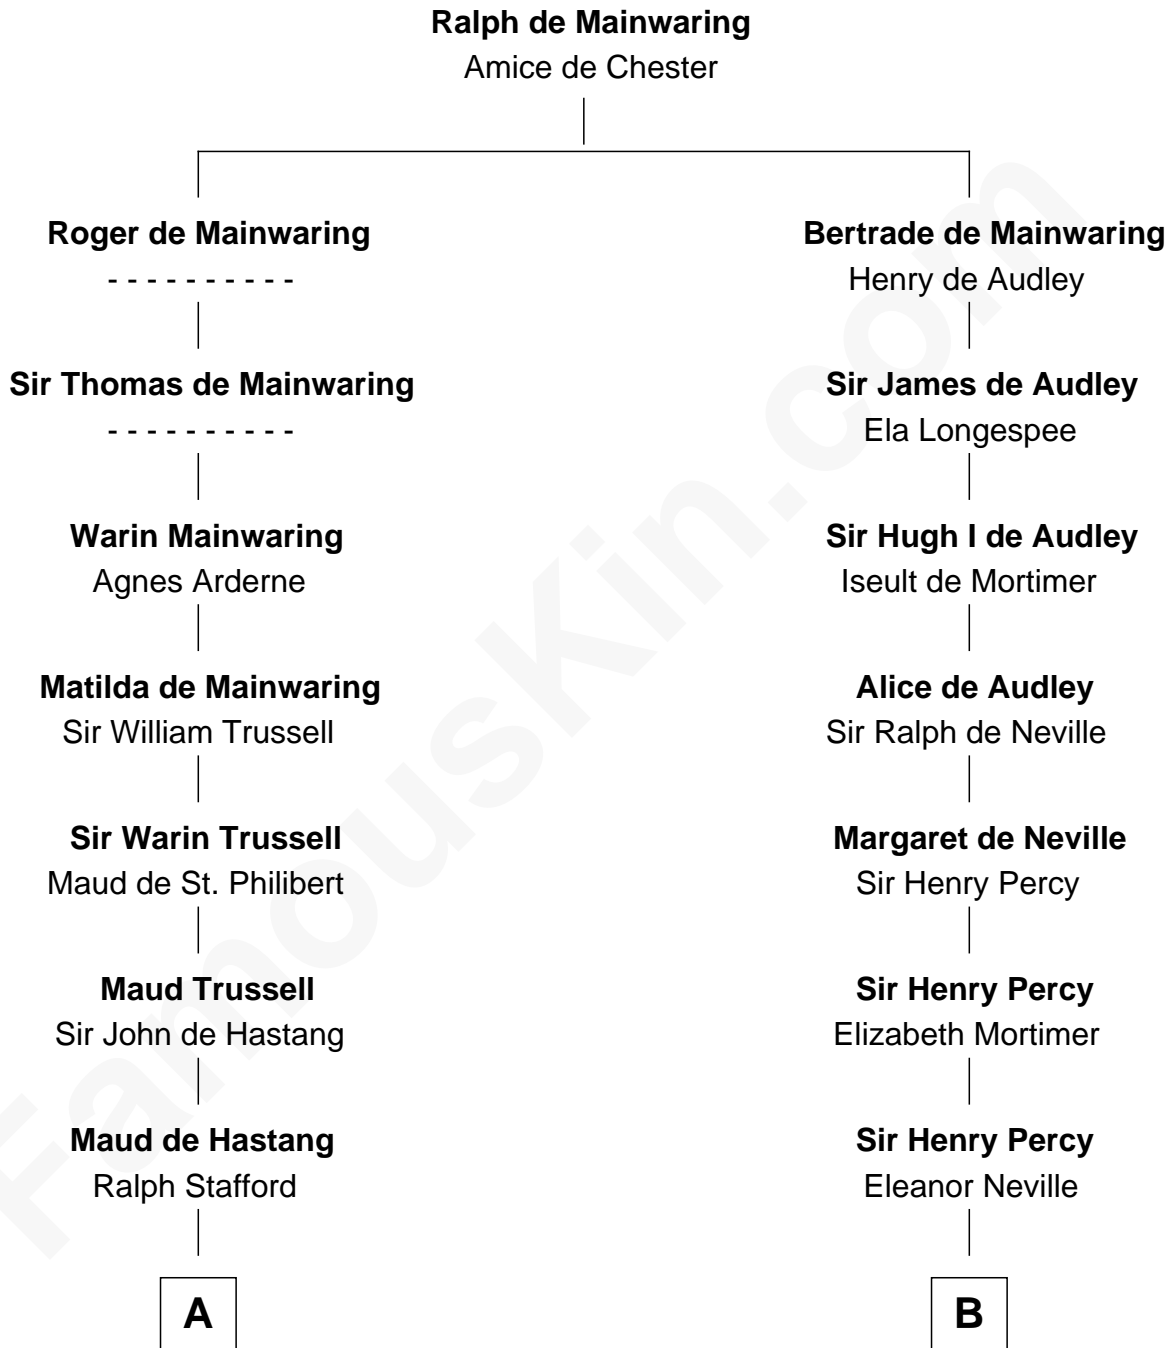

## Relationship Chart of

### Samuel Ward King

15th Governor of Rhode Island

17th cousin 3 times removed of

**DeWitt Clinton**

6th Governor of New York

**C**

—  
**Samuel Greene**  
Sarah Coggeshall

—  
**Mercy Green**  
John Walton

—  
**Welthian Walton**  
William Borden King

—  
**Samuel Ward King**  
*15th Governor of Rhode Island*

FamousKin.com